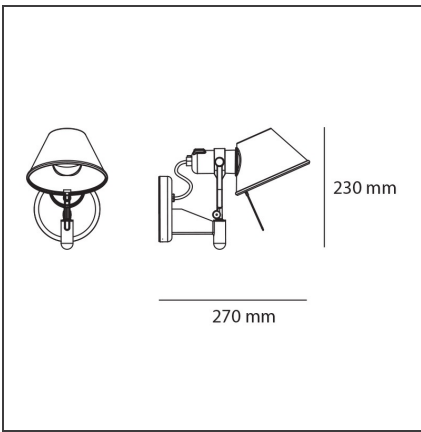

Tolomeo faretto - without switchinterruttore

IP20

TECHNICAL DRAWINGS

DESIGN BY

Michele De Lucchi, Giancarlo Fassina

DESCRIPTION

Wall support in polished aluminium; diffuser in matt anodised aluminium. Without switch.

DIMENSIONS

| | |
|----------------|-------|
| Height: | cm 23 |
| Depth: | cm 25 |

NOT INCLUDED SOURCES

| | | | |
|----------------------|-------|-------------------------------|-------|
| Category: | HALO | Color Rendering: | 1a |
| Number: | 1 | Color temperature (K): | 2900K |
| Watt: | 77W | | |
| Lbs: | A60 | | |
| Socket: | E27 | | |
| Duration (h): | 1000h | | |