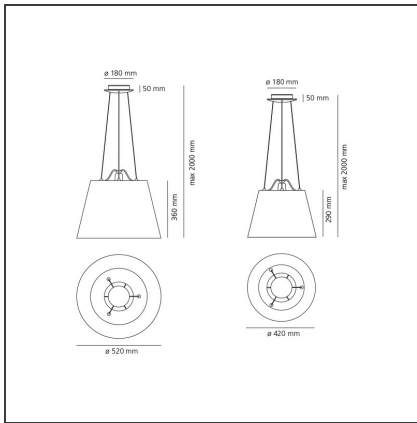

Tolomeo Mega suspension - Body lamp - Alluminium

DESIGN BY

Michele De Lucchi, Giancarlo Fassina

DESCRIPTION

Aluminium and transparent injection-moulded methacrylate structure; diffuser in parchment paper on a plastic frame. The code refers to the luminaire's body only, for the diffusers options please consult the "Accessory" section.

IP20     Dimmerable: 

TECHNICAL DRAWINGS

FEATURES

Article Code:	0782010A	Material:	Aluminum
Colour:	Alluminium	Series:	Design
Installation:	Suspension		

DIMENSIONS

Base Width:	cm 5
Base Diameter:	cm 18
Max Height from ceiling:	cm 200