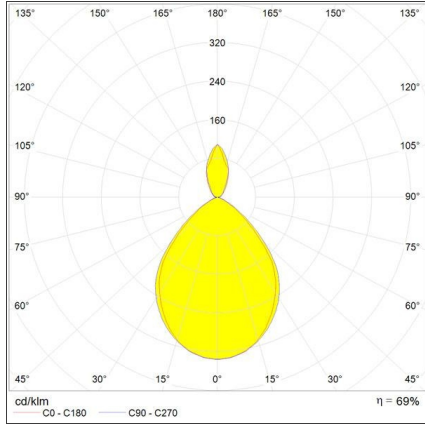

FEATURES

Article Code:	A0436W00	Material:	Aluminium
Colour:	Aluminium	Series:	Design
Installation:	Wall		

DIMENSIONS

Height:	cm 20	Glow Wire Test:	750
Depth:	cm 20		

INCLUDED SOURCES

Category:	LED	Color temperature (K):	2700K
Number:	1	CRI:	90
Watt:	9W		
Type:	1		
Class:	A		

LUMINAIRE

Watt:	9W	Delivered lumens output (lm):	461lm
Voltage:	220V-240V	CCT:	2700K
		Efficiency:	63%
		Efficacy:	51lm/W
		CRI:	90
		Dimmer Typology:	Microswitch Dimmer
		Dimmable Typology:	-

LIGHT DISTRIBUTION