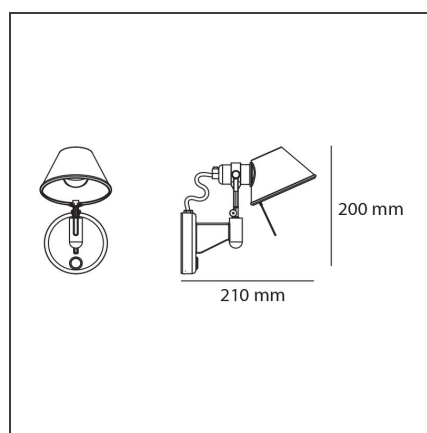

Tolomeo Micro Faretto LED 2700K with dimmable switch

IP20    

TECHNICAL DRAWINGS

DESIGN BY

Michele De Lucchi, Giancarlo Fassina

DESCRIPTION

Wall support in polished aluminium; diffuser in matt anodised aluminium.

FEATURES

Article Code:	A0436W00	Material:	Aluminium
Colour:	Aluminium	Series:	Design
Installation:	Wall		

DIMENSIONS

Height:	cm 20	Glow Wire Test:	750
Depth:	cm 20		

INCLUDED SOURCES

Category:	LED	Color temperature (K):	2700K
Number:	1	CRI:	90
Watt:	9W		
Type:	1		
Class:	A		