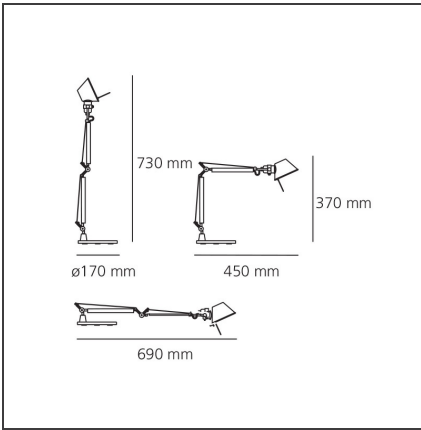

Tolomeo Micro Table - Aluminium

IP20      

TECHNICAL DRAWINGS

DESIGN BY

Michele De Lucchi, Giancarlo Fassina

DESCRIPTION

Base and cantilevered arms in polished aluminium; diffuser in matt anodised aluminium; joints and supports in polished aluminium. System of spring balancing. The code is referred to the body lamp only

FEATURES

Article Code:	A011800	Material:	Aluminium, steel
Colour:	Aluminium	Series:	Design
Installation:	Table		

DIMENSIONS

Length:	cm 45	Max Extension Length:	cm 69
Height:	cm 37		
Base Diameter:	cm 17		
Max Extension Height:	cm 73		

LUMINAIRE

Watt:	46W	Dimmer Typology:	-
Voltage:	220V-240V	Dimmable Typology:	-