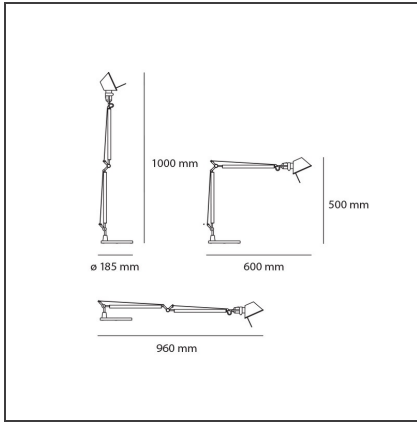

Tolomeo Midi Table LED 2700K Anthracite grey

IP20 

TECHNICAL DRAWINGS

DESIGN BY

Michele De Lucchi, Giancarlo Fassina

DESCRIPTION

Table lamp, extension of the range of the Tolomeo series. Maintaining the reduced dimensions of the diffuser of the Tolomeomicro, it increases the power to 9W and extends the dimensions of the structure and arms enabling it to be used on work tables and desks. The code is referred to the body lamp only

FEATURES

Article Code:	A0151W20	Material:	aluminium, steel
Colour:	Anthracite grey	Series:	Design
Installation:	Table		

DIMENSIONS

Length:	cm 60	Max Extension Length:	cm 96
Height:	cm 50	Glow Wire Test:	750
Max Extension Height:	cm 100		