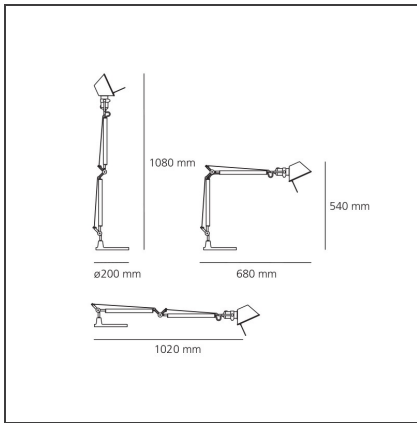

Tolomeo Mini Table - Aluminum

IP20

TECHNICAL DRAWINGS

DESIGN BY

Michele De Lucchi, Giancarlo Fassina

DESCRIPTION

Base and cantilevered arms in polished aluminium; diffuser in matt anodised aluminium; joints and supports in polished aluminium. System of spring balancing. The code is referred to the body lamp only

FEATURES

Article Code:	A005910	Material:	aluminium, steel
Colour:	Aluminium	Series:	Design
Installation:	Table		

DIMENSIONS

Length:	cm 68	Max Extension Length:	cm 102
Height:	cm 54	Impact Resistance:	N/D
Base Diameter:	cm 20	Glow Wire Test:	N/D
Max Extension Height:	cm 108		