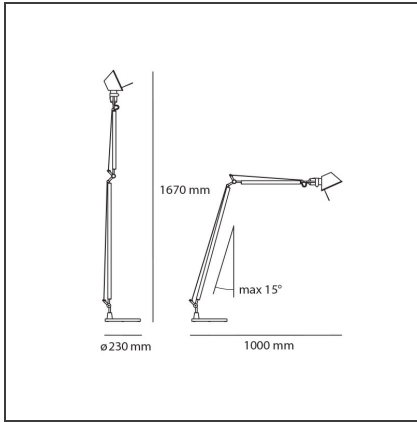

Tolomeo Reading Floor - Aluminium

IP20     

TECHNICAL DRAWINGS

DESIGN BY

Michele De Lucchi, Giancarlo Fassina

DESCRIPTION

The code is referred to the body lamp only

FEATURES

Article Code:	A013900	Material:	Aluminium, steel
Colour:	Aluminium	Series:	Design
Installation:	Floor		

DIMENSIONS

Base Diameter:	cm 23	Max Extension Length:	cm 100
Max Extension Height:	cm 167	Impact Resistance:	N/D
		Glow Wire Test:	N/D

NOT INCLUDED SOURCES

Category:	HALO	Color Rendering:	1a
Number:	1	Color temperature (K):	2900K
Watt:	77W		
Lbs:	A60		
Socket:	E27		
Duration (h):	1000h		

ALTERNATIVE SOURCES

Category:	LED
Number:	1
Watt:	8W
Delivered lumens output (lm):	1000lm
Type:	2
Socket:	E27
Class:	A