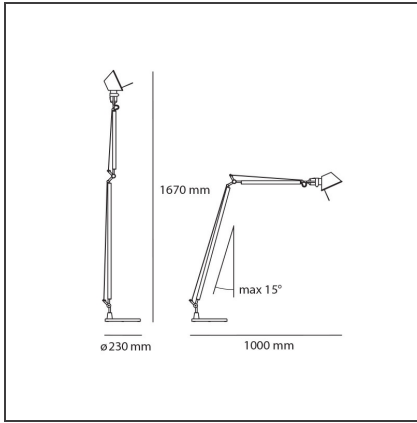

Tolomeo Reading Floor LED 2700K

IP20     

TECHNICAL DRAWINGS

DESIGN BY

Michele De Lucchi, Giancarlo Fassina

DESCRIPTION

The code is referred to the body lamp only

FEATURES

Article Code:	A0131W00	Material:	Aluminium, steel
Colour:	Aluminium	Series:	Design
Installation:	Floor		

DIMENSIONS

Base Diameter:	cm 23	Max Extension Length:	cm 100
Max Extension Height:	cm 167	Glow Wire Test:	750

INCLUDED SOURCES

Category:	LED	Color temperature (K):	2700K
Number:	1	CRI:	90
Watt:	10W		
Type:	1		
Class:	A		

LUMINAIRE

Watt:	10W	Delivered lumens output (lm):	593lm
Voltage:	220V-240V	CCT:	2700K
		Efficiency:	70%
		Efficacy:	59lm/W
		CRI:	90
		Dimmer Typology:	Microswitch Dimmer
		Dimmable Typology:	-