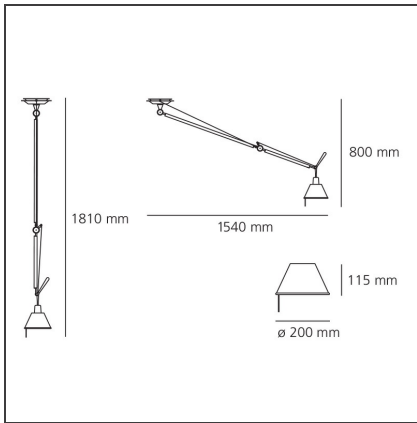

Tolomeo suspension decentralized - Structure

DESIGN BY

Michele De Lucchi, Giancarlo Fassina

DESCRIPTION

Cantilevered arms in polished aluminium; joints in polished aluminium; diffuser in matt aluminium or in parchment paper or silk satin fabric or stainless steel ring. The code refers to the luminaire's body only

IP20      Dimmerable: 

TECHNICAL DRAWINGS

FEATURES

Article Code:	0629000A	Material:	Aluminium
Colour:	Aluminium	Series:	Design
Installation:	Suspension		

DIMENSIONS

Height:	cm 80	Max Extension Length:	cm 154
Max Height from ceiling:	cm 181		