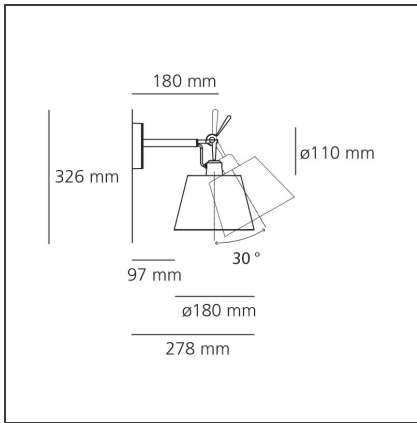

Tolomeo wall diffuser 18

DESIGN BY

Michele De Lucchi, Giancarlo Fassina

DESCRIPTION

Arm and wall support in polished aluminium; diffuser in parchment paper on a plastic frame. The code refers to the luminaire's body only

IP20 Dimmerable:

TECHNICAL DRAWINGS

FEATURES

Article Code:	1183010A	Material:	Aluminium,
Colour:	Alluminium	Series:	parchment paper or
Installation:	Wall	Design	satın

DIMENSIONS

Length:	cm 27.8
Height:	cm 32.6
Base Diameter:	cm 11
Rotation:	cm 30