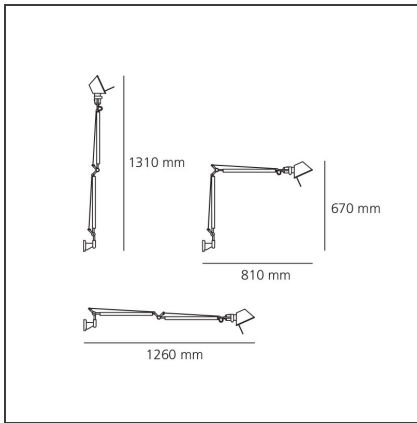

Tolomeo Wall LED 2700K

IP20     

TECHNICAL DRAWINGS

DESIGN BY

Michele De Lucchi, Giancarlo Fassina

DESCRIPTION

Cantilevered arms in polished aluminium; diffuser in matt anodised or polished aluminium; joints and wall support in polished aluminium. System of spring balancing. The code refers to the luminaire's body only

FEATURES

Article Code:	A0048W00	Material:	Aluminium
Colour:	Aluminium	Series:	Design
Installation:	Wall		

DIMENSIONS

Length:	cm 81	Max Extension Length:	cm 126
Height:	cm 67		
Max Extension Height:	cm 131		