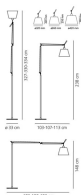

### Tolomeo Mega Floor

The code is referred to the body lamp only

Alluminium ● Black ●

Undimmable Prova

Watt	Length	Luminous Flux (lm)	CCT	Color	Code	Product name
150W	103 cm	820lm	2800K	●	0564010A	Tolomeo Floor Mega - Alluminium - On/Off
				●	0564030A	Tolomeo Floor Mega - Black - On/Off

Dimmable

Watt	Length	Color	Code	Product name
150W	103 cm	●	0778010A	Tolomeo Floor Mega - Alluminium - Dimmer
		●	0778030A	Tolomeo Floor Mega - Black - Dimmer