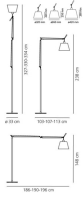

### Tolomeo Mega Floor

The code is referred to the body lamp only

Alluminium ● Black ●

Undimmable Prova

Watt	Length	Luminous Flux (lm)	CCT	Color	Code	Product name
150W	103 cm	820lm	2800K	●	0564010A	Tolomeo Floor Mega - Alluminium - On/Off
				●	0564030A	Tolomeo Floor Mega - Black - On/Off

Dimmable

Watt	Length	Color	Code	Product name
150W	103 cm	●	0778010A	Tolomeo Floor Mega - Alluminium - Dimmer
		●	0778030A	Tolomeo Floor Mega - Black - Dimmer