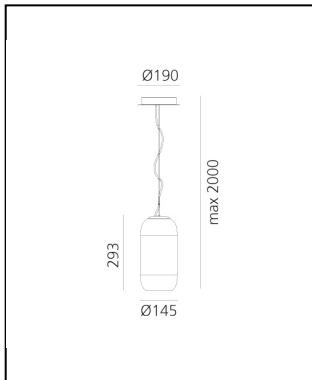

Gople Mini Suspension - White

BIG - Bjarke Ingels Group

IP20    Dimmerable: 

LUMINAIRE

- Watt: **5W**
- Delivered lumens output: **440lm**
- Efficiency: **94%**
- Efficacy: **87.91lm/W**
- CRI: **80**

Notes

PRODUCT CODE: 1406020A

FEATURES

- Article Code: **1406020A**
- Colour: **White**
- Installation: **Suspension**
- Material: **Blown glass, aluminium**
- Series: **Design Collection**
- Environment: **Indoor**
- design by: **BIG - Bjarke Ingels Group**

DIMENSIONS

- Height: **cm 30**
- Diameter: **cm 14.5**
- Base Diameter: **cm 16.5**
- Max Height from ceiling: **cm 200**

SOURCES NOT INCLUDED

- Category: **LED RETROFIT**
- Number: **1**
- Watt: **6W**
- Socket: **E14**