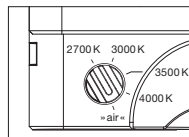

sospeso/piena / scura up

sospeso/piena / scura flat

parete

Occhio air
powered by
Casambi

Occhio air (standard)

Bluetooth control via Occhio air app or »air« controller (optional), control of individual luminaires, groups and scenes.

sospeso up/flat/pure

COLOR (K) = SENSOR OFF
adjustable color temperature (4 steps),
trailing-edge phase cut dimming possible

»air« + SENSOR
»air« + »touchless control« (Bluetooth and gesture control), control via »touchless control« and Occhio air app or »air« controller, switching, dimming, »color tune« (color temperature continuously adjustable), no external dimming possible, control and sensors can be deactivated via Occhio air app

sospeso cloud

Integrated Bluetooth control,
»air« + »touchless control« (Bluetooth and gesture control), control via »touchless control« and Occhio air app or »air« controller, switching, dimming, »color tune« (color temperature continuously adjustable), no external dimming possible, control and sensors can be deactivated via Occhio air app

basso/ sogno

Integrated Bluetooth control,
»air« + »touchless control« (Bluetooth and gesture control), control via »touchless control« and Occhio air app or »air« controller, switching, dimming, »color tune« (color temperature continuously adjustable), control and sensors can be deactivated via Occhio air app

parete

COLOR (K) = SENSOR OFF
adjustable color temperature (4 steps),
trailing-edge phase cut dimming possible

Occhio air

»air« (Bluetooth control), control via Occhio air app or »air« controller, switching, dimming, »color tune« (color temperature continuously adjustable), no external dimming possible

piena/ scura up/flat

COLOR (K) = SENSOR OFF
adjustable color temperature (4 steps),
trailing-edge phase cut dimming possible,
Occhio air deactivated

»air« + SENSOR (piena/scura)

»air« (Bluetooth control), control via Occhio air app or »air« controller, switching, dimming, »color tune« (color temperature continuously adjustable), no external dimming possible,