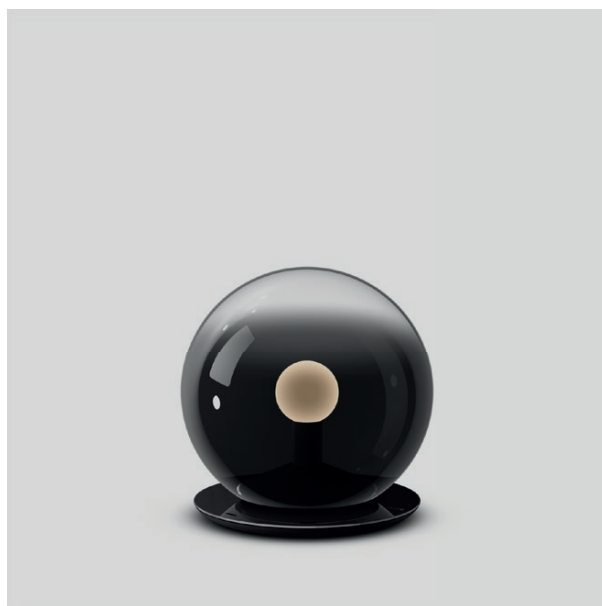

Luna basso datasheet

LED table / floor luminaire with spherical head and light aimed upwards and a glass sphere diameter of 200 mm. The innovative LED fireball technology creates a special lighting effect – direct, upward-facing and atmospheric lights of the fireball within the glass sphere.

To be connected via an external power supply plug (included) to 230 V AC mains voltage. Glass cover and fireball removable for maintenance purposes, LED interchangeable. Can be switched on and dimmed, and the color temperature can be adjusted continuously between 2700 and 4000K using »touchless control« (gesture control on the base) or via Occhio air.

dimensions in mm

technical data Luna basso

properties	material	aluminium, glass, PVD coated, steel, plastic
	weight	1.8 kg
surface	head / body / base	dark chrome, phantom
	power supply	matt black
Occhio »color tune« LED	average life time	> 50.000 hrs
	energy efficiency class (luminous efficiency)	G (46 lm/W)
	power	LED 9W (incl. Occhio power supply unit 11 W, standby <0.5 W)
	color rendering index	CRI Ra 95
	color temperature (color consistency)	2700–4000 K (2-step)
electricity	dimming	»touchless control«, Occhio air
	connection	230 V AC
	power factor power supply (cos φ1)	0.9
	flicker / stroboscopic effect	< 1 (PstLM) / 0.4 (SVM)
	permitted operating conditions	max. 30°C for indoor use only

Luna basso lighting effects

floor mirrored up

direct light upwards, beam angle approx. 50°,
atmospheric light in all directions

light source : Occhio Fireball technology

luminous flux : high color 9 W 430 lm