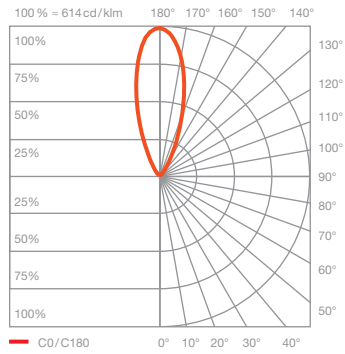

Luna basso lighting effects

floor mirrored up

direct light upwards, beam angle approx. 50°,
atmospheric light in all directions

light source : Occhio Fireball technology

luminous flux : high color 9 W 430 lm