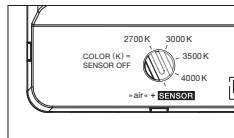

sospeso/piena / scura flat