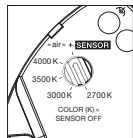

control options

version (»color tune«)

Luna luminaires can be dimmed via »touchless control« (basso, sogno, sospeso and sospeso cloud) and Occhio air (standard for all Luna luminaires). Alternatively, dimming is possible via phase section (Occhio air can be deactivated via power supply, not for basso, sogno and sospeso cloud).

Occhio air / Phase cut-off dimming (switchable at power supply)

sospeso/piena / scura up