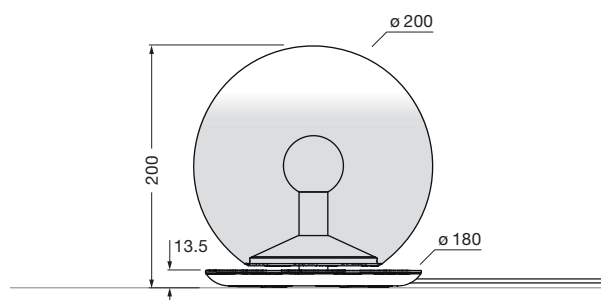

Luna basso datasheet

LED table / floor luminaire with spherical head and light aimed upwards and a glass sphere diameter of 200 mm. The innovative LED fireball technology creates a special lighting effect – direct, upward-facing and atmospheric lights of the fireball within the glass sphere.

dimensions in mm

technical data Luna basso

properties	material	aluminium, glass, PVD coated, steel, plastic
	weight	1.8 kg
surface	head / body / base	dark chrome, phantom
	power supply	matt black
Occhio »color tune« LED	average life time	> 50.000 hrs
	energy efficiency class (luminous efficiency)	G (46 lm/W)
	power	LED 9W (incl. Occhio power supply unit 11 W, standby <0.5 W)
	color rendering index	CRI Ra 95
	color temperature (color consistency)	2700–4000 K (2-step)
electricity	dimming	»touchless control«, Occhio air
	connection	230 V AC
	power factor power supply (cos φ1)	0.9
	flicker / stroboscopic effect	< 1 (PstLM) / 0.4 (SVM)
	permitted operating conditions	max. 30°C for indoor use only