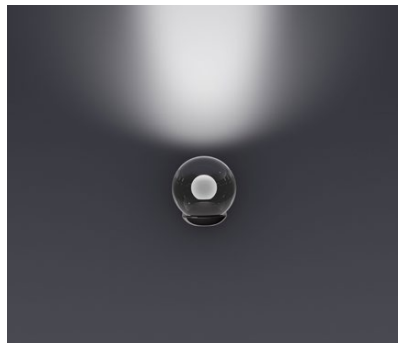

Luna parete datasheet

LED wall luminaire with spherical head and directed light aimed upwards and a glass sphere diameter of 125 mm. The innovative LED fireball technology creates a special lighting effect – direct, upward-facing and atmospheric lights of the fireball within the glass sphere.

Version with integrated power supply unit for surface mounting, connection to 230V AC mains voltage. Glass cover and fireball removable for maintenance purposes, LED interchangeable. Controllable via Occhio air or alternatively dimmable via phase cut-off dimmer*. The color temperature can be adjusted continuously between 2700 and 4000K using Occhio air.

technical data Luna parete

properties	material	aluminium, glass, PVD coated, steel, plastic
	weight	0.8 kg
surface	head / body / base	dark chrome, phantom
Occhio »color tune« LED	average life time	> 50.000 hrs
	energy efficiency class (luminous efficiency)	G (46 lm / W)
	power	LED 9W (incl. Occhio power supply unit 11 W, standby < 0.5 W)
	color rendering index	CRI Ra 95
	color temperature (color consistency)	2700–4000 K (2-step)
electricity	dimming	Occhio air (optional) or via trailing-edge phasecut dimmer*
	connection	230 V AC
	power factor power supply (cos φ1)	0.9
	flicker / stroboscopic effect	< 1 (PstLM) / 0.4 (SVM)
	permitted operating conditions	max. 30°C for indoor use only

*For a list of compatible dimmers, see www.occhio.com/dim_en, trailing-edge phasecut dimmer and Occhio air not combinable

Luna parete lighting effects

floor mirrored up

direct light upwards, beam angle approx. 50°,
atmospheric light in all directions