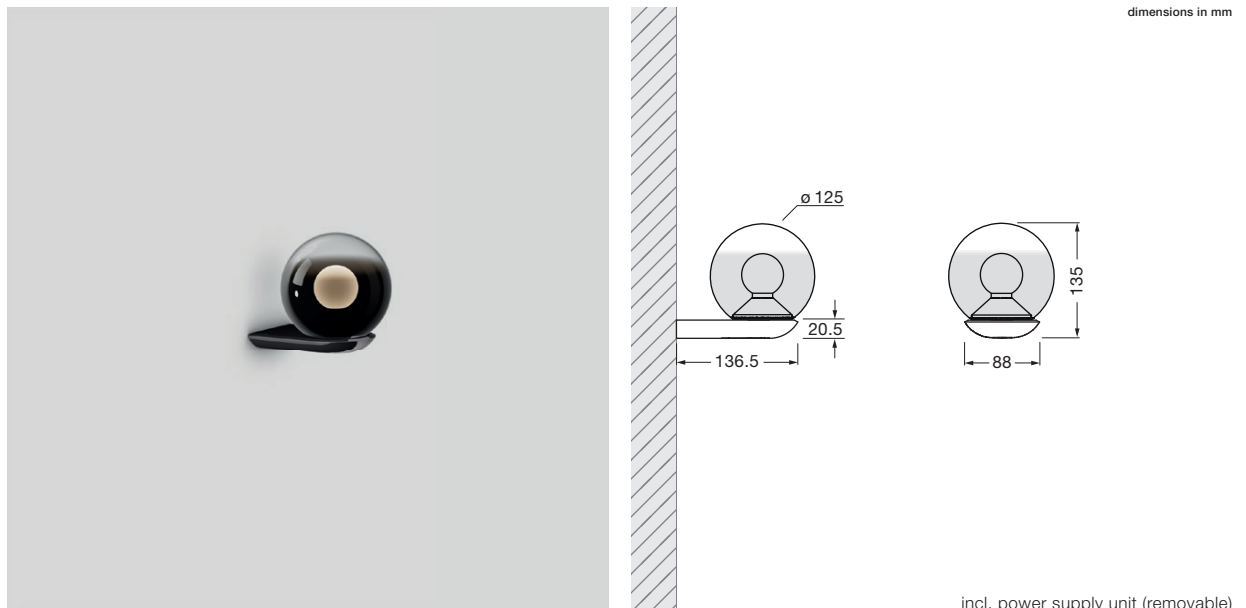

Luna parete datasheet

LED wall luminaire with spherical head and directed light aimed upwards and a glass sphere diameter of 125 mm. The innovative LED fireball technology creates a special lighting effect – direct, upward-facing and atmospheric lights of the fireball within the glass sphere.

Version with integrated power supply unit for surface mounting, connection to 230V AC mains voltage. Glass cover and fireball removable for maintenance purposes, LED interchangeable. Controllable via Occhio air or alternatively dimmable via phase cut-off dimmer*. The color temperature can be adjusted continuously between 2700 and 4000K using Occhio air.

technical data Luna parete

properties	material	aluminium, glass, PVD coated, steel, plastic
	weight	0.8 kg
surface	head / body / base	dark chrome, phantom
Occhio »color tune« LED	average life time	> 50.000 hrs
	energy efficiency class (luminous efficiency)	G (46 lm / W)
	power	LED 9W (incl. Occhio power supply unit 11 W, standby < 0.5 W)
	color rendering index	CRI Ra 95
	color temperature (color consistency)	2700–4000 K (2-step)
electricity	dimming	Occhio air (optional) or via trailing-edge phasecut dimmer*
	connection	230 V AC
	power factor power supply (cos φ1)	0.9
	flicker / stroboscopic effect	< 1 (PstLM) / 0.4 (SVM)
	permitted operating conditions	max. 30°C for indoor use only