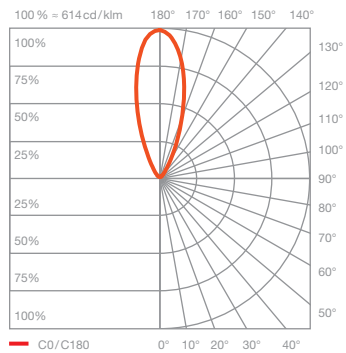

Luna parete lighting effects

floor mirrored up

direct light upwards, beam angle approx. 50°,
atmospheric light in all directions

light source : Occhio Fireball technology

luminous flux : high color 9 W 430 lm