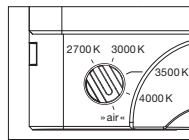

parete

Occhio air
powered by
Casambi

Occhio air (standard)

Bluetooth control via Occhio air app or »air« controller (optional), control of individual luminaires, groups and scenes.

sospeso up/flat/pure

COLOR (K) = SENSOR OFF
adjustable color temperature (4 steps),
trailing-edge phase cut dimming possible

»air« + SENSOR
»air« + »touchless control« (Bluetooth
and gesture control), control via
»touchless control« and Occhio air app
or »air« controller, switching, dimming,
»color tune« (color temperature continuously
adjustable), no external dimming possible,
control and sensors can be deactivated via
Occhio air app

sospeso cloud

Integrated Bluetooth control,
»air« + »touchless control« (Bluetooth
and gesture control),
control via »touchless control«
and Occhio air app or »air« controller,
switching, dimming, »color tune«
(color temperature continuously adjustable),
no external dimming possible,
control and sensors can be deactivated
via Occhio air app

basso/ sogno

Integrated Bluetooth control,
»air« + »touchless control«
(Bluetooth and gesture control),
control via »touchless control«
and Occhio air app or »air« controller,
switching, dimming, »color tune«
(color temperature continuously adjustable),
control and sensors can be deactivated
via Occhio air app

parete

COLOR (K) = SENSOR OFF
adjustable color temperature (4 steps),
trailing-edge phase cut dimming possible

Occhio air

»air« (Bluetooth control), control via Occhio air app
or »air« controller, switching, dimming,
»color tune« (color temperature continuously
adjustable), no external dimming possible

piena/ scura up/flat

COLOR (K) = SENSOR OFF
adjustable color temperature (4 steps),
trailing-edge phase cut dimming possible,
Occhio air deactivated

»air« + SENSOR (piena/scura)

»air« (Bluetooth control),
control via Occhio air app or »air« controller,
switching, dimming, »color tune«
(color temperature continuously adjustable),
no external dimming possible,