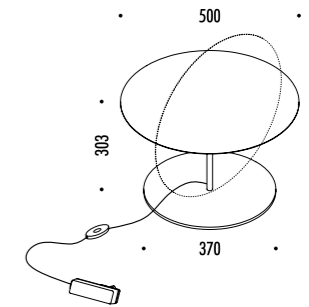

The sizes are expressed in millimeters.

DESIGN DAVIDE GROPPI - 2018
 LAMPADA DA TAVOLO - METACRILATO - METALLO - OTTONE - SPECCHIO
 TABLE LAMP - METHACRYLATE - METAL - BRASS - MIRROR

CALVINO

CE IP20

1A2710000.27.06	STANDARD - 2700K	24 V DC - 18 W LED 2700K - 1275 lm - CRI > 90 / 3000K - 1372 lm - CRI > 90
1A2710000.30.06	STANDARD - 3000K	DISCO A SPECCHIO CON RETRO BLU - STELO IN OTTONE - BASE NERA - CAVO NERO - ORIENTABILE DRIVER INDIPENDENTE INCLUSO INPUT 110-240 V - 50/60 Hz - DIMMER
		MIRROR PLATE WITH BLUE BACK SIDE - BRASS STEM - BLACK BASE - BLACK CABLE - ADJUSTABLE INCLUDES INDIPENDENT DRIVER INPUT 110-240 V - 50/60 Hz - DIMMER