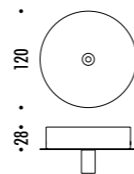

The sizes are expressed in millimeters.

DESIGN OMAR CARRAGLIA - 2015
LAMPADA A SOSPENSIONE - METALLO - VETRO SOFFIATO
SUSPENSION LAMP - METAL - BLOWN GLASS

CATHODE 1

ENDLESS SYSTEM VERSION AVAILABLE

CE IP20

CEILING ROSE