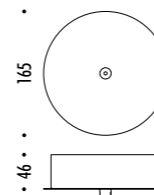

DIMMABLE VERSIONS

1A2980300.27.01	BIANCO OPACO / MATT WHITE - 2700K - DALI	100-240 V - 50/60 Hz - 5,6 W LED 2700K - 286 lm - CRI > 90 / 3000K - 286 lm - CRI > 90 CAVO BIANCO - ROSONE BIANCO - DIMMERABILE ACCESSORI OPZIONALI KIT SOSPENSIONE NON INCLUSI WHITE CABLE - WHITE CEILING ROSE - DIMMABLE OPTIONAL ACCESSORIES SUSPENSION KIT NOT INCLUDED	
1A2980300.30.01	BIANCO OPACO / MATT WHITE - 3000K - DALI		
1A2980300.27.02	BIANCO OPACO / MATT WHITE - 2700K - TRIAC		
1A2980300.30.02	BIANCO OPACO / MATT WHITE - 3000K - TRIAC		
1A2980300.27.03	BIANCO OPACO / MATT WHITE - 2700K - 1-10 V		
1A2980300.30.03	BIANCO OPACO / MATT WHITE - 3000K - 1-10 V		
1A2980300.27.04	BIANCO OPACO / MATT WHITE - 2700K - PUSH		
1A2980300.30.04	BIANCO OPACO / MATT WHITE - 3000K - PUSH		
1A2980800.27.01	OTTONE SPAZZOLATO / BRUSHED BRASS - 2700K - DALI		100-240 V - 50/60 Hz - 5,6 W LED 2700K - 286 lm - CRI > 90 / 3000K - 286 lm - CRI > 90 CAVO NERO - ROSONE NERO - DIMMERABILE ACCESSORI OPZIONALI KIT SOSPENSIONE NON INCLUSI BLACK CABLE - BLACK CEILING ROSE - DIMMABLE OPTIONAL ACCESSORIES SUSPENSION KIT NOT INCLUDED
1A2980800.30.01	OTTONE SPAZZOLATO / BRUSHED BRASS - 3000K - DALI		
1A2980800.27.02	OTTONE SPAZZOLATO / BRUSHED BRASS - 2700K - TRIAC		
1A2980800.30.02	OTTONE SPAZZOLATO / BRUSHED BRASS - 3000K - TRIAC		
1A2980800.27.03	OTTONE SPAZZOLATO / BRUSHED BRASS - 2700K - 1-10 V		
1A2980800.30.03	OTTONE SPAZZOLATO / BRUSHED BRASS - 3000K - 1-10 V		
1A2980800.27.04	OTTONE SPAZZOLATO / BRUSHED BRASS - 2700K - PUSH		
1A2980800.30.04	OTTONE SPAZZOLATO / BRUSHED BRASS - 3000K - PUSH		

CE IP20

CATHODE 1