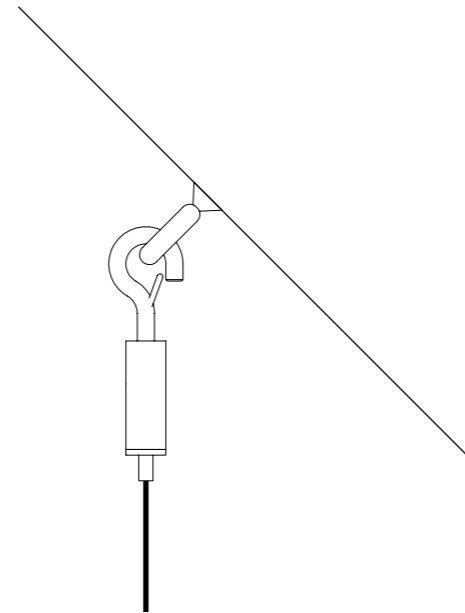

ACCESSORI OPZIONALI / OPTIONAL ACCESSORIES

1A0510000.00.00	STANDARD	KIT FISSAGGIO PER SOFFITTO INCLINATO - NICHELATO 1 PEZZO SLOPED CEILING FIXING KIT - NICKEL PLATED - 1 PIECE	
		COMPATIBLE LAMPS: QuiQuoQua - MASAI - FOSBURY - MOON 120 - SPY - SPY DE	
1A0520000.00.00	STANDARD	KIT FISSAGGIO PER ROSONE INCLINATO - NICHELATO 1 PEZZO SLOPED ROSE FIXING KIT - NICKEL PLATED - 1 PIECE	
		COMPATIBLE LAMPS: MOON 60 - MOON 60 DE - MOON 80	
1A0530000.00.00	STANDARD	GANCIO PER SOFFITTO INCLINATO - CROMATO 1 PEZZO SLOPED CEILING FIXING HOOK - CHROME PLATED - 1 PIECE	
		COMPATIBLE LAMPS: MERIDIANA - SIMBIOSI - SHANGHAI	
1A0360000.00.00	STANDARD	KIT DECENTRATORE / DECENTRALIZATION KIT	
		COMPATIBLE LAMPS: LED IS MORE - MISS 1 - MOON 60 - MOON 60 DE MOON 80 - MOON 120 - CATHODE 1	
1A0770300.00.00	BIANCO OPACO / MATT WHITE	KIT ROSONE + DECENTRATORE KIT CEILING ROSE + DECENTRALIZER CAVO BIANCO 3 m INCLUSO 3 m WHITE CABLE INCLUDED	
1A0770400.00.00	NERO OPACO / MATT BLACK	KIT ROSONE + DECENTRATORE KIT CEILING ROSE + DECENTRALIZER CAVO NERO 3 m INCLUSO 3 m BLACK CABLE INCLUDED	
1A3270300.00.00	BIANCO OPACO / MATT WHITE	BLOCCACAVO - 1 PEZZO CLAMP - 1 PIECE	
1A3270400.00.00	NERO OPACO / MATT BLACK		

1A051000.00.00 - KIT FISSAGGIO PER SOFFITTO INCLINATO / SLOPED CEILING FIXING KIT

1A052000.00.00 - KIT FISSAGGIO PER ROSONE INCLINATO / SLOPED ROSE FIXING KIT

1A053000.00.00 - GANCIO PER SOFFITTO INCLINATO / SLOPED CEILING FIXING HOOK