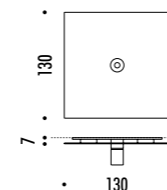

The sizes are expressed in millimeters.

DESIGN OMAR CARRAGLIA - 2015
LAMPADA A SOSPENSIONE - METALLO - VETRO SOFFIATO
SUSPENSION LAMP - METAL - BLOWN GLASS

CATHODE 1

 ENDLESS SYSTEM VERSION AVAILABLE

CE IP20

CE IP20

CATHODE 1

CEILING ROSE

1A2990300.27.00	BIANCO OPACO / MATT WHITE - 2700K - ON/OFF	MAX 350 mA DC - 4 W LED 2700K - 286 lm - CRI > 90 / 3000K - 286 lm - CRI > 90
1A2990300.30.00	BIANCO OPACO / MATT WHITE - 3000K - ON/OFF	CAVO BIANCO - ROSONE BIANCO INSTALLAZIONE SU CARTONGESSO CON ROSONE PIANO E FISSAGGIO MAGNETICO KIT INSTALLAZIONE OBBLIGATORIO INCLUSO DIMENSIONI TAGLIO CARTONGESSO 85 x 97 mm - SPAZIO MINIMO PER INCASSO 120 mm DRIVER INDIPENDENTE INCLUSO INPUT 100-240 V - 50/60 Hz WHITE CABLE - WHITE CEILING ROSE INSTALLATION ON PLASTERBOARD WITH FLAT ROSE AND MAGNETIC FIXING COMPULSORY INSTALLATION KIT INCLUDED PLASTERBOARD CUT-OUT 85 x 97 mm - MINIMUM SPACE FOR MOUNTING 120 mm INCLUDES INDEPENDENT DRIVER INPUT 100-240 V - 50/60 Hz
1A2990800.27.00	OTTONE SPAZZOLATO / BRUSHED BRASS - 2700K - ON/OFF	MAX 350 mA DC - 4 W LED 2700K - 286 lm - CRI > 90 / 3000K - 286 lm - CRI > 90
1A2990800.30.00	OTTONE SPAZZOLATO / BRUSHED BRASS - 3000K - ON/OFF	CAVO NERO - ROSONE NERO INSTALLAZIONE SU CARTONGESSO CON ROSONE PIANO E FISSAGGIO MAGNETICO KIT INSTALLAZIONE OBBLIGATORIO INCLUSO DIMENSIONI TAGLIO CARTONGESSO 85 x 97 mm - SPAZIO MINIMO PER INCASSO 120 mm DRIVER INDIPENDENTE INCLUSO INPUT 100-240 V - 50/60 Hz BLACK CABLE - BLACK CEILING ROSE INSTALLATION ON PLASTERBOARD WITH FLAT ROSE AND MAGNETIC FIXING COMPULSORY INSTALLATION KIT INCLUDED PLASTERBOARD CUT-OUT 85 x 97 mm - MINIMUM SPACE FOR MOUNTING 120 mm INCLUDES INDEPENDENT DRIVER INPUT 100-240 V - 50/60 Hz