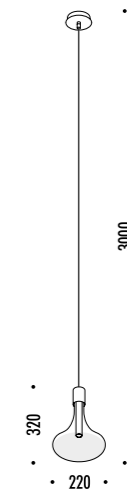

The sizes are expressed in millimeters.

DESIGN OMAR CARRAGLIA - 2015
LAMPADA A SOSPENSIONE - METALLO - VETRO SOFFIATO
SUSPENSION LAMP - METAL - BLOWN GLASS

CATHODE 1

 ENDLESS SYSTEM VERSION AVAILABLE

CE IP20

CEILING ROSE

1A2980300.27.00	BIANCO OPACO / MATT WHITE - 2700K - ON/OFF	100-240 V - 50/60 Hz - 5,6 W LED 2700K - 286 lm - CRI > 90 / 3000K - 286 lm - CRI > 90
1A2980300.30.00	BIANCO OPACO / MATT WHITE - 3000K - ON/OFF	CAVO BIANCO - ROSONE BIANCO ACCESSORI OPZIONALI KIT SOSPENSIONE NON INCLUSI WHITE CABLE - WHITE CEILING ROSE OPTIONAL ACCESSORIES SUSPENSION KIT NOT INCLUDED
1A2980800.27.00	OTTONE SPAZZOLATO / BRUSHED BRASS - 2700K - ON/OFF	100-240 V - 50/60 Hz - 5,6 W LED 2700K - 286 lm - CRI > 90 / 3000K - 286 lm - CRI > 90
1A2980800.30.00	OTTONE SPAZZOLATO / BRUSHED BRASS - 3000K - ON/OFF	CAVO NERO - ROSONE NERO ACCESSORI OPZIONALI KIT SOSPENSIONE NON INCLUSI BLACK CABLE - BLACK CEILING ROSE OPTIONAL ACCESSORIES SUSPENSION KIT NOT INCLUDED