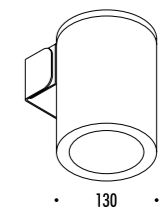

The sizes are expressed in millimeters.

DESIGN 2011
LAMPADA DA ESTERNO - METALLO - VETRO
OUTDOOR LAMP - METAL - GLASS

CHILLOUT

CE IP65

1A3660300.00.00	BIANCO OPACO / MATT WHITE - ON/OFF	100-240 V - 50/60 Hz - MAX 12 W LED - E27 ORIENTABILE - LAMPADINA NON INCLUSA ADJUSTABLE - BULB NOT INCLUDED

CODE	SOCKET	TENSION	WATTAGE	BEAM ANGLE (°)	TEMPERATURE (K)	SOURCE LUMENS	BULB EFFICIENCY	CRI (Ra)	DIMMABLE	PRODUCT REFERENCE
------	--------	---------	---------	----------------	-----------------	---------------	-----------------	----------	----------	-------------------