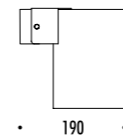

The sizes are expressed in millimeters.

DESIGN 2011
LAMPADA DA ESTERNO - METALLO - VETRO
OUTDOOR LAMP - METAL - GLASS

CHILLOUT

CE IP65

1A3660300.00.00	BIANCO OPACO / MATT WHITE - ON/OFF	100-240 V - 50/60 Hz - MAX 12 W LED - E27 ORIENTABILE - LAMPADINA NON INCLUSA ADJUSTABLE - BULB NOT INCLUDED

CODE	SOCKET	TENSION	WATTAGE	BEAM ANGLE (°)	TEMPERATURE (K)	SOURCE LUMENS	BULB EFFICIENCY	CRI (Ra)	DIMMABLE	PRODUCT REFERENCE
------	--------	---------	---------	----------------	-----------------	---------------	-----------------	----------	----------	-------------------