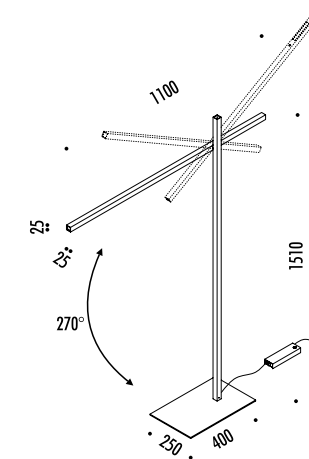

The sizes are expressed in millimeters.

DESIGN FEDERICO DELROSSO - 2017
LAMPADA DA TERRA - METACRILATO - METALLO
FLOOR LAMP - METHACRYLATE - METAL

HASHI

EXTRADARK LUMINAIRE

CE IP20

DRIVER

1A2510400.27.06	NERO OPACO / MATT BLACK - 2700K	110-240 V - 50/60 Hz - 15,5 W LED 2700K - 765 lm - CRI > 90 / 3000K - 823 lm - CRI > 90 CAVO NERO - ORIENTABILE - DIMMER BLACK CABLE - ADJUSTABLE - DIMMER
1A2510400.30.06	NERO OPACO / MATT BLACK - 3000K	
1A2510800.27.06	OTTONE SPAZZOLATO / BRUSHED BRASS - 2700K	
1A2510800.30.06	OTTONE SPAZZOLATO / BRUSHED BRASS - 3000K	