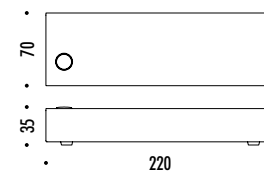

The sizes are expressed in millimeters.

DESIGN FEDERICO DELROSSO - 2017
LAMPADA DA TERRA - METACRILATO - METALLO
FLOOR LAMP - METHACRYLATE - METAL

HASHI

EXTRADARK LUMINAIRE

CE IP20

DRIVER

1A2510400.27.06	NERO OPACO / MATT BLACK - 2700K	110-240 V - 50/60 Hz - 15,5 W LED 2700K - 765 lm - CRI > 90 / 3000K - 823 lm - CRI > 90 CAVO NERO - ORIENTABILE - DIMMER BLACK CABLE - ADJUSTABLE - DIMMER
1A2510400.30.06	NERO OPACO / MATT BLACK - 3000K	
1A2510800.27.06	OTTONE SPAZZOLATO / BRUSHED BRASS - 2700K	
1A2510800.30.06	OTTONE SPAZZOLATO / BRUSHED BRASS - 3000K	