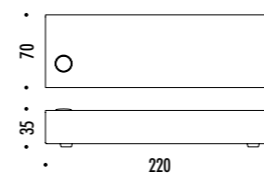

The sizes are expressed in millimeters.

DESIGN MAURIZIO MANCINI - 2015
LAMPADA DA TERRA E SOSPENSIONE - METACRILATO - METALLO
FLOOR AND SUSPENSION LAMP - METHACRYLATE - METAL

MASAI

CE IP20

CEILING ROSE

DRIVER