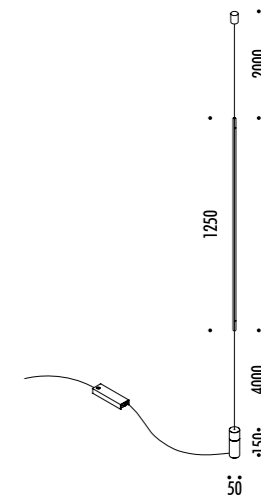

The sizes are expressed in millimeters.

DESIGN MAURIZIO MANCINI - 2015
LAMPADA DA TERRA E SOSPENSIONE - METACRILATO - METALLO
FLOOR AND SUSPENSION LAMP - METHACRYLATE - METAL

MASAI

CE IP20

CEILING ROSE

DRIVER

1A2720300.27.06	BIANCO OPACO / MATT WHITE - 2700K	110-240 V - 50/60 Hz - 15,5 W LED 2700K - 600 lm - CRI > 90 / 3000K - 619 lm - CRI > 90 ALIMENTAZIONE CON SPINA - DIMMER CAVO ACCIAIO INOX - ROSONE BIANCO POWER SUPPLY WITH PLUG - DIMMER STAINLESS STEEL CABLE - WHITE CEILING ROSE
1A2720300.30.06	BIANCO OPACO / MATT WHITE - 3000K	
1A2720400.27.06	NERO OPACO / MATT BLACK - 2700K	
1A2720400.30.06	NERO OPACO / MATT BLACK - 3000K	
1A2720800.27.06	OTTONE SPAZZOLATO / BRUSHED BRASS - 2700K	
1A2720800.30.06	OTTONE SPAZZOLATO / BRUSHED BRASS - 3000K	