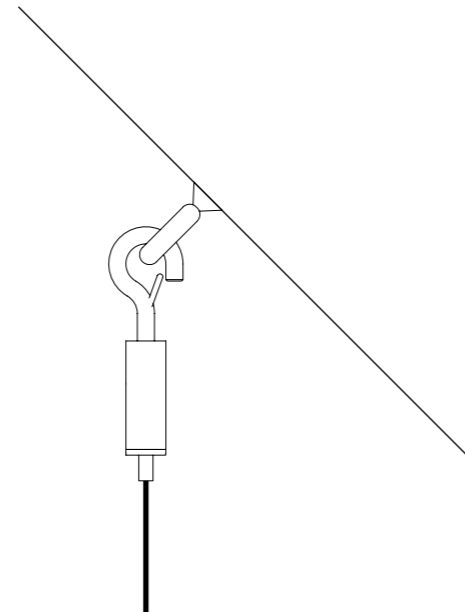

1A2720300.27.06	BIANCO OPACO / MATT WHITE - 2700K	110-240 V - 50/60 Hz - 15,5 W LED 2700K - 600 lm - CRI > 90 / 3000K - 619 lm - CRI > 90 ALIMENTAZIONE CON SPINA - DIMMER CAVO ACCIAIO INOX - ROSONE BIANCO POWER SUPPLY WITH PLUG - DIMMER STAINLESS STEEL CABLE - WHITE CEILING ROSE
1A2720300.30.06	BIANCO OPACO / MATT WHITE - 3000K	
1A2720400.27.06	NERO OPACO / MATT BLACK - 2700K	
1A2720400.30.06	NERO OPACO / MATT BLACK - 3000K	
1A2720800.27.06	OTTONE SPAZZOLATO / BRUSHED BRASS - 2700K	
1A2720800.30.06	OTTONE SPAZZOLATO / BRUSHED BRASS - 3000K	

ACCESSORI OPZIONALI / OPTIONAL ACCESSORIES

1A0510000.00.00	STANDARD	KIT FISSAGGIO PER SOFFITTO INCLINATO - NICHELATO 1 PEZZO SLOPED CEILING FIXING KIT - NICKEL PLATED - 1 PIECE	
		COMPATIBLE LAMPS: QuiQuoQua - MASAI - FOSBURY - MOON 120 - SPY - SPY DE	
1A0520000.00.00	STANDARD	KIT FISSAGGIO PER ROSONE INCLINATO - NICHELATO 1 PEZZO SLOPED ROSE FIXING KIT - NICKEL PLATED - 1 PIECE	
		COMPATIBLE LAMPS: MOON 60 - MOON 60 DE - MOON 80	
1A0530000.00.00	STANDARD	GANCIO PER SOFFITTO INCLINATO - CROMATO 1 PEZZO SLOPED CEILING FIXING HOOK - CHROME PLATED - 1 PIECE	
		COMPATIBLE LAMPS: MERIDIANA - SIMBIOSI - SHANGHAI	
1A0360000.00.00	STANDARD	KIT DECENTRATORE / DECENTRALIZATION KIT	
		COMPATIBLE LAMPS: LED IS MORE - MISS 1 - MOON 60 - MOON 60 DE MOON 80 - MOON 120 - CATHODE 1	
1A0770300.00.00	BIANCO OPACO / MATT WHITE	KIT ROSONE + DECENTRATORE KIT CEILING ROSE + DECENTRALIZER CAVO BIANCO 3 m INCLUSO 3 m WHITE CABLE INCLUDED	
1A0770400.00.00	NERO OPACO / MATT BLACK	KIT ROSONE + DECENTRATORE KIT CEILING ROSE + DECENTRALIZER CAVO NERO 3 m INCLUSO 3 m BLACK CABLE INCLUDED	
1A3270300.00.00	BIANCO OPACO / MATT WHITE	BLOCCACAVO - 1 PEZZO CLAMP - 1 PIECE	
1A3270400.00.00	NERO OPACO / MATT BLACK		

1A051000.00.00 - KIT FISSAGGIO PER SOFFITTO INCLINATO / SLOPED CEILING FIXING KIT

1A052000.00.00 - KIT FISSAGGIO PER ROSONE INCLINATO / SLOPED ROSE FIXING KIT

1A053000.00.00 - GANCIO PER SOFFITTO INCLINATO / SLOPED CEILING FIXING HOOK