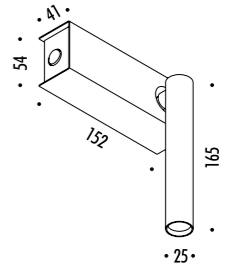

The sizes are expressed in millimeters.

DESIGN OMAR CARRAGLIA - 2015
LAMPADA DA PARETE - METALLO
WALL LAMP - METAL

CE IP20

MIRA SWITCH

1A2280300.27.00	BIANCO OPACO / MATT WHITE - 2700K - ON/OFF	110-240 V - 50/60 Hz - 8 W LED 2700K - 352 lm - CRI > 90 / 3000K - 352 lm - CRI > 90 ORIENTABILE ADJUSTABLE
1A2280300.30.00	BIANCO OPACO / MATT WHITE - 3000K - ON/OFF	
1A2280400.27.00	NERO OPACO / MATT BLACK - 2700K - ON/OFF	
1A2280400.30.00	NERO OPACO / MATT BLACK - 3000K - ON/OFF	