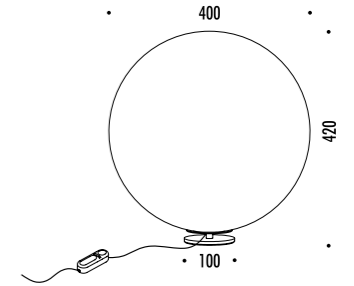

The sizes are expressed in millimeters.

DESIGN DAVIDE GROPPI - 2019
 LAMPADA DA TAVOLO - CARTA GIAPPONESE - METALLO - PE
 TABLE LAMP - JAPANESE PAPER - METAL - PE

MOON T

CE □ IP20

1A2690000.00.06	STANDARD	100-240 V - 50/60 Hz - MAX 15 W LED - E27 PARALUME CON TEXTURE IN CARTA GIAPPONESE - CAVO BIANCO - BASE DORATA - DIMMER LAMPADINA NON INCLUSA SHADE WITH JAPANESE PAPER TEXTURE - WHITE CABLE - GOLD FINISH BASE - DIMMER BULB NOT INCLUDED

CODE	SOCKET	TENSION	WATTAGE	BEAM ANGLE (°)	TEMPERATURE (K)	SOURCE LUMENS	BULB EFFICIENCY	CRI (Ra)	DIMMABLE	PRODUCT REFERENCE
------	--------	---------	---------	----------------	-----------------	---------------	-----------------	----------	----------	-------------------