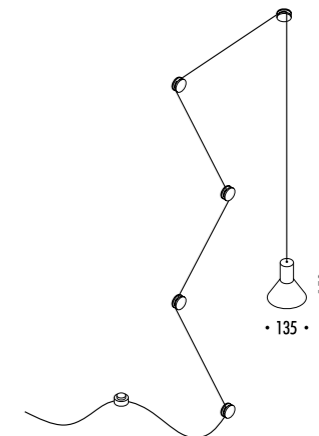

The sizes are expressed in millimeters.

DESIGN DAVIDE GROPPI - BEPPE MERLANO - 2013
LAMPADA A SOSPENSIONE - METALLO
SUSPENSION LAMP - METAL

NEURO

CE IP20

CLAMP

CEILING ROSE

1A0160300.00.00	BIANCO OPACO / MATT WHITE - ON/OFF	100-240 V - 50/60 Hz - MAX 15 W LED - E27 CAVO BIANCO 10 m - ALIMENTAZIONE CON SPINA 5 BLOCCACAVO INCLUSI - LAMPADINA NON INCLUSA WHITE CABLE 10 m - POWER SUPPLY WITH PLUG 5 CLAMPS INCLUDED - BULB NOT INCLUDED
1A0160400.00.00	NERO OPACO / MATT BLACK - ON/OFF	100-240 V - 50/60 Hz - MAX 15 W LED - E27 CAVO NERO 10 m - ALIMENTAZIONE CON SPINA 5 BLOCCACAVO INCLUSI - LAMPADINA NON INCLUSA BLACK CABLE 10 m - POWER SUPPLY WITH PLUG 5 CLAMPS INCLUDED - BULB NOT INCLUDED

INSTALLAZIONE CON ROSONE DA PARETE E SOFFITTO / WALL AND CEILING ROSE INSTALLATION

INSTALLAZIONE CON SPINA / POWER SUPPLY WITH PLUG INSTALLATION

CODE	SOCKET	TENSION	WATTAGE	BEAM ANGLE (°)	TEMPERATURE (K)	SOURCE LUMENS	BULB EFFICIENCY	CRI (Ra)	DIMMABLE	PRODUCT REFERENCE
------	--------	---------	---------	----------------	-----------------	---------------	-----------------	----------	----------	-------------------