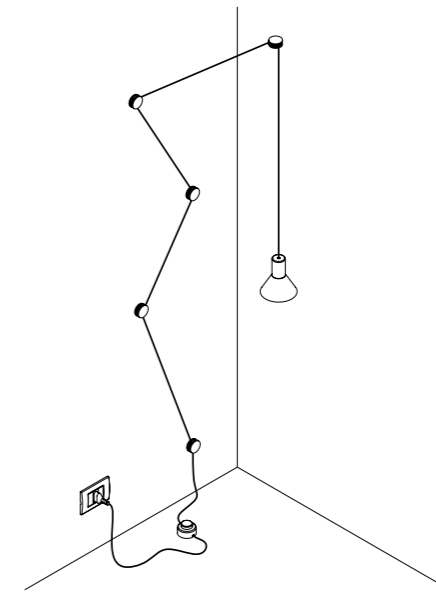

The sizes are expressed in millimeters.

DESIGN DAVIDE GROPPI - BEPPE MERLANO - 2013
LAMPADA A SOSPENSIONE - METALLO
SUSPENSION LAMP - METAL

NEURO

CE IP20

CLAMP

CEILING ROSE

1A0160300.00.00	BIANCO OPACO / MATT WHITE - ON/OFF	100-240 V - 50/60 Hz - MAX 15 W LED - E27 CAVO BIANCO 10 m - ALIMENTAZIONE CON SPINA 5 BLOCCACAVO INCLUSI - LAMPADINA NON INCLUSA WHITE CABLE 10 m - POWER SUPPLY WITH PLUG 5 CLAMPS INCLUDED - BULB NOT INCLUDED
1A0160400.00.00	NERO OPACO / MATT BLACK - ON/OFF	100-240 V - 50/60 Hz - MAX 15 W LED - E27 CAVO NERO 10 m - ALIMENTAZIONE CON SPINA 5 BLOCCACAVO INCLUSI - LAMPADINA NON INCLUSA BLACK CABLE 10 m - POWER SUPPLY WITH PLUG 5 CLAMPS INCLUDED - BULB NOT INCLUDED

ACCESSORI OPZIONALI / OPTIONAL ACCESSORIES

1A3440300.00.00	BIANCO OPACO / MATT WHITE	ROSONE DA PARETE E SOFFITTO / WALL AND CEILING ROSE
1A3440400.00.00	NERO OPACO / MATT BLACK	
1A3270300.00.00	BIANCO OPACO / MATT WHITE	BLOCCACAVO / CLAMP
1A3270400.00.00	NERO OPACO / MATT BLACK	

INSTALLAZIONE CON ROSONE DA PARETE E SOFFITTO / WALL AND CEILING ROSE INSTALLATION

INSTALLAZIONE CON SPINA / POWER SUPPLY WITH PLUG INSTALLATION

CODE	SOCKET	TENSION	WATTAGE	BEAM ANGLE (°)	TEMPERATURE (K)	SOURCE LUMENS	BULB EFFICIENCY	CRI (Ra)	DIMMABLE	PRODUCT REFERENCE
------	--------	---------	---------	----------------	-----------------	---------------	-----------------	----------	----------	-------------------