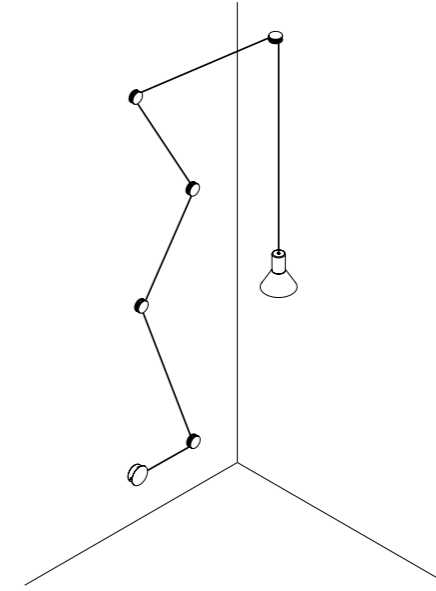

The sizes are expressed in millimeters.

DESIGN DAVIDE GROPPI - BEPPE MERLANO - 2013
LAMPADA A SOSPENSIONE - METALLO
SUSPENSION LAMP - METAL

NEURO

CE IP20

CLAMP

CEILING ROSE

1A0160300.00.00	BIANCO OPACO / MATT WHITE - ON/OFF	100-240 V - 50/60 Hz - MAX 15 W LED - E27 CAVO BIANCO 10 m - ALIMENTAZIONE CON SPINA 5 BLOCCACAVO INCLUSI - LAMPADINA NON INCLUSA WHITE CABLE 10 m - POWER SUPPLY WITH PLUG 5 CLAMPS INCLUDED - BULB NOT INCLUDED
1A0160400.00.00	NERO OPACO / MATT BLACK - ON/OFF	100-240 V - 50/60 Hz - MAX 15 W LED - E27 CAVO NERO 10 m - ALIMENTAZIONE CON SPINA 5 BLOCCACAVO INCLUSI - LAMPADINA NON INCLUSA BLACK CABLE 10 m - POWER SUPPLY WITH PLUG 5 CLAMPS INCLUDED - BULB NOT INCLUDED

INSTALLAZIONE CON ROSONE DA PARETE E SOFFITTO / WALL AND CEILING ROSE INSTALLATION

INSTALLAZIONE CON SPINA / POWER SUPPLY WITH PLUG INSTALLATION

CODE	SOCKET	TENSION	WATTAGE	BEAM ANGLE (°)	TEMPERATURE (K)	SOURCE LUMENS	BULB EFFICIENCY	CRI (Ra)	DIMMABLE	PRODUCT REFERENCE
------	--------	---------	---------	----------------	-----------------	---------------	-----------------	----------	----------	-------------------