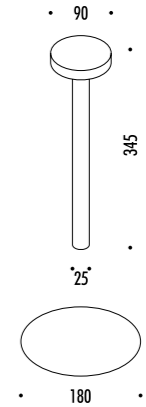

Compasso d'Oro ADI  
Mention of Honour  
2016

DESIGN DAVIDE GROPPI - 2013  
LAMPADA DA TAVOLO - ABS - METACRILATO - METALLO  
TABLE LAMP - ABS - METHACRYLATE - METAL

Tetalet

The sizes are expressed in millimeters.

CE IP20

1A0310300.27.00	BIANCO OPACO / MATT WHITE - 2700K - ON/OFF	2 W LED
1A0310300.30.00	BIANCO OPACO / MATT WHITE - 3000K - ON/OFF	2700K - 165 lm - CRI > 90 3000K - 178 lm - CRI > 90
1A0310400.27.00	NERO OPACO / MATT BLACK - 2700K - ON/OFF	BATTERIA RICARICABILE 4,8 V DC - NiMH 4300 mAh
1A0310400.30.00	NERO OPACO / MATT BLACK - 3000K - ON/OFF	FISSAGGIO MAGNETICO - CARICABATTERIE INCLUSO INPUT 100-240 V - 50/60 Hz ON/OFF TOUCH - AUTONOMIA BATTERIA DODICI ORE
1A0311800.27.00	ORO OPACO / MATT GOLD - 2700K - ON/OFF	RECHARGEABLE BATTERY 4,8 V DC - NiMH 4300 mAh
1A0311800.30.00	ORO OPACO / MATT GOLD - 3000K - ON/OFF	MAGNETIC FIXING - INCLUDES CHARGER INPUT 100-240 V - 50/60 Hz ON/OFF TOUCH - BATTERY LIFE TWELVE HOURS