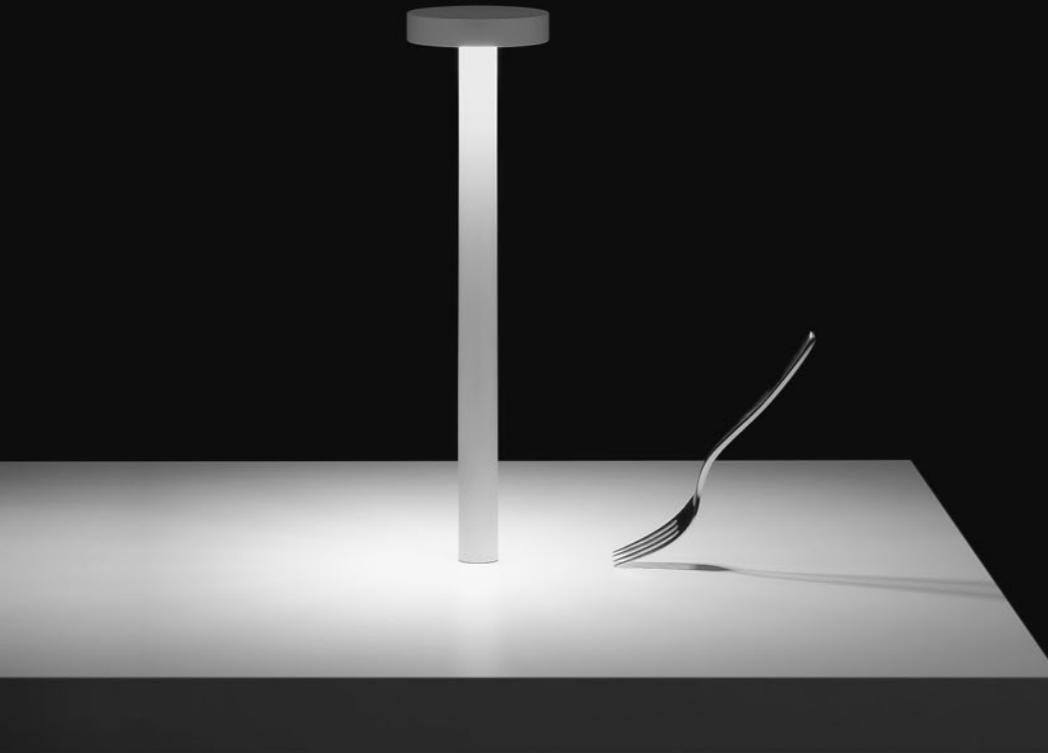

Compasso d'Oro ADI  
Mention of Honour  
2016

DESIGN DAVIDE GROPPI - 2013  
LAMPADA DA TAVOLO - ABS - METACRILATO - METALLO  
TABLE LAMP - ABS - METHACRYLATE - METAL

Tetalet

The sizes are expressed in millimeters.

CE IP20

1A0310300.27.00	BIANCO OPACO / MATT WHITE - 2700K - ON/OFF	2 W LED
1A0310300.30.00	BIANCO OPACO / MATT WHITE - 3000K - ON/OFF	2700K - 165 lm - CRI > 90 3000K - 178 lm - CRI > 90
1A0310400.27.00	NERO OPACO / MATT BLACK - 2700K - ON/OFF	BATTERIA RICARICABILE 4,8 V DC - NiMH 4300 mAh
1A0310400.30.00	NERO OPACO / MATT BLACK - 3000K - ON/OFF	FISSAGGIO MAGNETICO - CARICABATTERIE INCLUSO INPUT 100-240 V - 50/60 Hz ON/OFF TOUCH - AUTONOMIA BATTERIA DODICI ORE
1A0311800.27.00	ORO OPACO / MATT GOLD - 2700K - ON/OFF	RECHARGEABLE BATTERY 4,8 V DC - NiMH 4300 mAh
1A0311800.30.00	ORO OPACO / MATT GOLD - 3000K - ON/OFF	MAGNETIC FIXING - INCLUDES CHARGER INPUT 100-240 V - 50/60 Hz ON/OFF TOUCH - BATTERY LIFE TWELVE HOURS