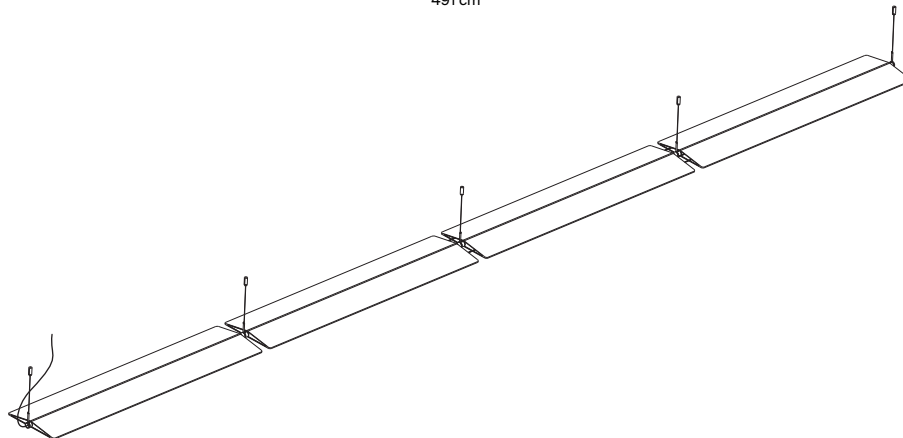

Description: A light suspension structure that incorporates a powerful LED light to illuminate the underlying plane and that integrates into any environment. Multiple configurations are possible.

Insulation class:

Note

The product is not suitable for damp locations.

FIENILE

Design Daniel Rybakken, 2019

Bodies for multiple configurations

Bodies

A initial lamp **B** intermediate lamp **C** terminal lamp

Ceiling rose for multiple configurations (up to 4 bodies)