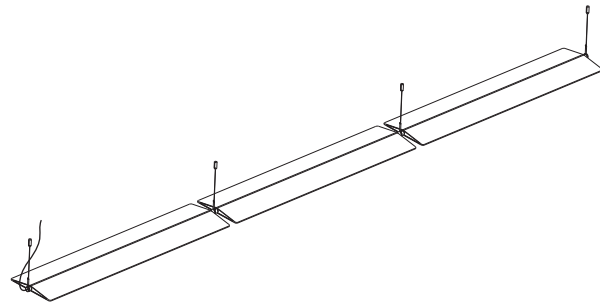

Description: A light suspension structure that incorporates a powerful LED light to illuminate the underlying plane and that integrates into any environment. Multiple configurations are possible.

Insulation class:

Note

The product is not suitable for damp locations.

FIENILE

Design Daniel Rybakken, 2019

Bodies for multiple configurations

Bodies

A initial lamp **B** intermediate lamp **C** terminal lamp

Ceiling rose for multiple configurations (up to 4 bodies)