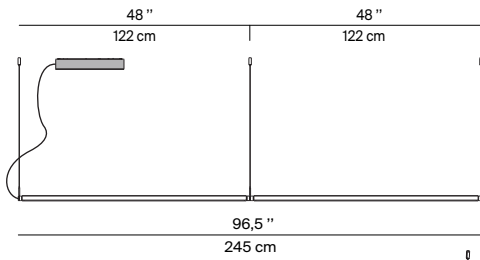

Note

The product is not suitable for damp locations.

FIENILE

Design Daniel Rybakken, 2019

Bodies for multiple configurations

Bodies

A initial lamp **B** intermediate lamp **C** terminal lamp

Ceiling rose for multiple configurations (up to 4 bodies)