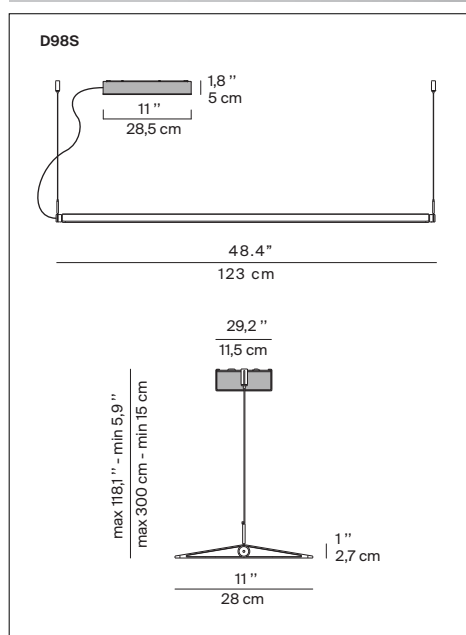

FIENILE

Design Daniel Rybakken, 2019

Type: Suspension

Lamps: LED 52W @ 2700 or 3000K, CRI 90 2260 lm
dimmable push/DALI

Product use: Indoor

Materials: Aluminium structure and PMMA screen

Colors: Dark grey and white

Description: A light suspension structure that incorporates a powerful LED light to illuminate the underlying plane and that integrates into any environment. Multiple configurations are possible.

Insulation class:

Complete version

Reference code:	D98SC1	1D980SC10005 1D980SC10002	dark grey white	LED 52W 3000K
	D98SW1	1D980SW10005 1D980SW10002	dark grey white	LED 52W 2700K

Bodies for multiple configurations

Reference code:	D98SC2	1D980SC20005 1D980SC20002	dark grey white	LED 46W 3000K
	D98SW2	1D980SW20005 1D980SW20002	dark grey white	LED 46W 2700K
	D98SC3	1D980SC30005 1D980SC30002	dark grey white	LED 46W 3000K
	D98SW3	1D980SW30005 1D980SW30002	dark grey white	LED 46W 2700K
	D98SC4	1D980SC40005 1D980SC40002	dark grey white	LED 46W 3000K
	D98SW4	1D980SW40005 1D980SW40002	dark grey white	LED 46W 2700K

Note

The product is not suitable for damp locations.