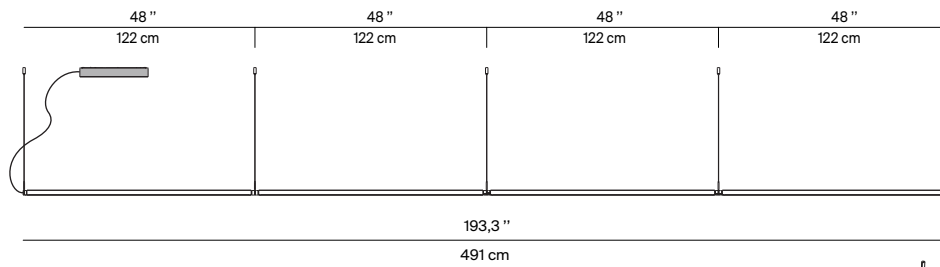

Note

The product is not suitable for damp locations.

FIENILE

Design Daniel Rybakken, 2019

Bodies for multiple configurations

Bodies

A initial lamp **B** intermediate lamp **C** terminal lamp

Ceiling rose for multiple configurations (up to 4 bodies)