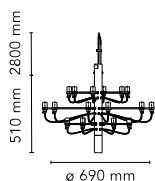

## 2097/18 (frosted bulbs)

by Gino Sarfatti , 2019

Suspension lamp providing diffused light. Steel central structure with brass arms, both available either chromium-plated, black or golded. Steel ceiling fitting and rose.

<b>Mounting</b>	Pendant
<b>Environment</b>	Indoor
<b>Weight</b>	3,2 Kg
<b>Light sources available</b>	1 x RF28889 LED 2,7W E14 150lm 2700K [i] frosted kit 20 pz
<b>Emergency</b>	Without
<b>Voltage</b>	220-250V
<b>Power</b>	18 x MAX15
<b>Battery</b>	No
<b>Supply included</b>	Yes
<b>Cord Length</b>	2800 mm
<b>Materials</b>	Steel, Brass
<b>Colors</b>	<ul style="list-style-type: none"> <li>● A1351031 - Matt Black</li> <li>● A1351057 - Chrome</li> <li>● A1351059 - Brass</li> </ul>
<b>Certificate</b>	