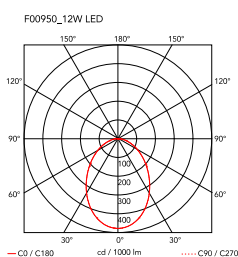

Mounting	Pendant
Environment	Indoor
Weight	1.9 (x1 AIM SMALL) Kg
Light sources available	1 x Multichip LED 12W 950lm 2700K CRI90 [j]
Emergency	Without
Voltage	220-240V
Power	12W
Battery	No
Supply included	Yes

Cord Length	9000/3000 mm
Materials	Aluminum, Polycarbonate

Colors	● F0095009 - White ● F0095030 - Black ● F0095026 - Anodized Brown

Certificate