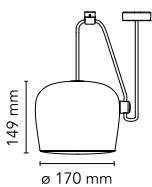

Mounting	Pendant
Environment	Indoor
Weight	1.9 (x1 AIM SMALL) Kg
Light sources available	1 x Multichip LED 12W 950lm 2700K CRI90 [j]
Emergency	Without
Voltage	220-240V
Power	12W
Battery	No
Supply included	Yes

Cord Length	9000/3000 mm
Materials	Aluminum, Polycarbonate

Colors	● F0095009 - White ● F0095030 - Black ● F0095026 - Anodized Brown

Certificate