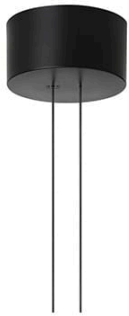

Arrangements Line

by Michael Anastassiades , 2018

Diffuse light suspended lighting device. Body in extruded, curved NC-machined and black powder-coated aluminium, diffuser in platinum optical silicone.

Each component can be connected to the power pack by means of an electrical and mechanical connection system designed for customisable product set-up.

The electronics integrated in the rose enables use of dimming systems: push, 1-10, potentiometer, DALI. In the absence of these systems, the light flow can be set with the push system included in the rose.

Cable length 2.5m

Mounting	Pendant
Environment	Indoor
Weight	0.7 Kg
Light sources available	1 x FLEX STRIP LED 29W 1480lm 2700K CRI90 [i]
Emergency	Without
Voltage	48V
Power	29W
Battery	No
Supply included	No

Cord Length	2500 mm
Materials	Aluminum

Colors ● F0401030 - Black

Certificate   

Arrangements Line

by Michael Anastassiades , 2018

F0415030
Big Rose-MAX190W

F0416030
Small Rose-MAX70

F0418030
Recessed Rose-MAX190W