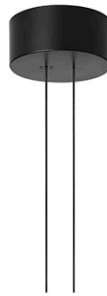

Arrangements Line

by Michael Anastassiades , 2018

Diffuse light suspended lighting device. Body in extruded, curved NC-machined and black powder-coated aluminium, diffuser in platinum optical silicone.

Each component can be connected to the power pack by means of an electrical and mechanical connection system designed for customisable product set-up.

The electronics integrated in the rose enables use of dimming systems: push, 1-10, potentiometer, DALI. In the absence of these systems, the light flow can be set with the push system included in the rose.

Cable length 2.5m

Mounting	Pendant
Environment	Indoor
Weight	0.7 Kg
Light sources available	1 x FLEX STRIP LED 29W 1480lm 2700K CRI90 [i]
Emergency	Without
Voltage	48V
Power	29W
Battery	No
Supply included	No

Cord Length	2500 mm
Materials	Aluminum

Colors ● F0401030 - Black

Certificate   

Arrangements Line

by Michael Anastassiades , 2018

F0415030
Big Rose-MAX190W

F0416030
Small Rose-MAX70

F0418030
Recessed Rose-MAX190W