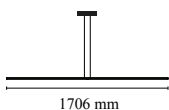

Arrangements Line

by Michael Anastassiades , 2018

Diffuse light suspended lighting device. Body in extruded, curved NC-machined and black powder-coated aluminium, diffuser in platinum optical silicone.

Each component can be connected to the power pack by means of an electrical and mechanical connection system designed for customisable product set-up.

Roses available with two powers: lamp with power under 70W and lamp with power under 190W. Class III roses also available for installations with remote power supply: "surface" version for installations on cement, "recessed" version for plasterboard ceilings.

The electronics integrated in the rose enables use of dimming systems: push, 1-10, potentiometer, DALI. In the absence of these systems, the light flow can be set with the push system included in the rose.

Cable length 2.5m

Mounting	Pendant
Environment	Indoor
Weight	0.7 Kg
Light sources available	1 x FLEX STRIP LED 29W 1480lm 2700K CRI90 [i]
Emergency	Without
Voltage	48V
Power	29W
Battery	No
Supply included	No

Cord Length	2500 mm
Materials	Aluminum

Colors ● F0401030 - Black

Certificate