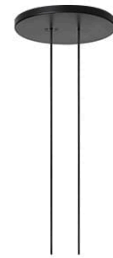

Arrangements Line

by Michael Anastassiades , 2018

Diffuse light suspended lighting device. Body in extruded, curved NC-machined and black powder-coated aluminium, diffuser in platinum optical silicone.

Each component can be connected to the power pack by means of an electrical and mechanical connection system designed for customisable product set-up.

The electronics integrated in the rose enables use of dimming systems: push, 1-10, potentiometer, DALI. In the absence of these systems, the light flow can be set with the push system included in the rose.

Cable length 2.5m

Mounting	Pendant
Environment	Indoor
Weight	0.7 Kg
Light sources available	1 x FLEX STRIP LED 29W 1480lm 2700K CRI90 [i]
Emergency	Without
Voltage	48V
Power	29W
Battery	No
Supply included	No

Cord Length	2500 mm
Materials	Aluminum

Colors ● F0401030 - Black

Certificate   

Arrangements Line

by Michael Anastassiades , 2018

F0415030
Big Rose-MAX190W

F0416030
Small Rose-MAX70

F0418030
Recessed Rose-MAX190W