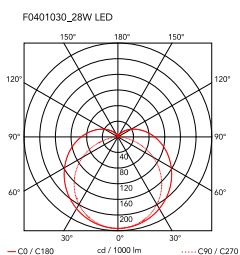

Cord Length	2500 mm
Materials	Aluminum

Colors ● F0401030 - Black

Certificate   

Arrangements Line

by Michael Anastassiades , 2018

F0415030
Big Rose-MAX190W

F0416030
Small Rose-MAX70

F0418030
Recessed Rose-MAX190W