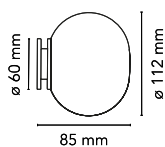

## Mini Glo-Ball Ceiling/Wall

by Jasper Morrison , 2002

Lamp for ceiling or wall providing diffused light. Diffuser consisting of an externally acidetched, hand blown, flashed opaline glass and of a white, injection-molded PPS threaded ring nut.

Mounting	Ceiling and wall
Environment	Indoor
Weight	0.3 Kg
Light sources available	1 x LED 2W G9 240lm 2700K cod. RF26520 [e] No Dimmable 1 x LED 3W G9 290lm 2700K [e] cod. 28425 Non dimmable
Emergency	Without
Voltage	220-250V
Power	MAX 25W
Battery	No
Supply included	Yes
Materials	Glass
Colors	● F4194009 - White
Certificate	