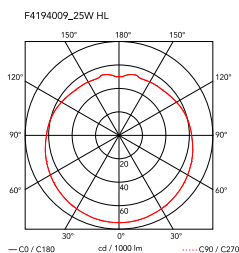

Mounting	Ceiling and wall
Environment	Indoor
Weight	0.3 Kg
Light sources available	1 x LED 2W G9 240lm 2700K cod. RF26520 [e] No Dimmable 1 x LED 3W G9 290lm 2700K [e] cod. 28425 Non dimmable
Emergency	Without
Voltage	220-250V
Power	MAX 25W
Battery	No
Supply included	Yes
Materials	Glass
Colors	● F4194009 - White
Certificate	