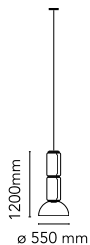

Noctambule Suspension 2 Low Cylinder and Bowl

by Konstantin Grcic , 2019

Hanging lamps consisting of interconnecting glass modules reaching a length of 3,2 mt. (126.77") with 4 mt. (157.48") suspended power cable. Cylindrical and semi-spherical transparent blown glass structure, suspended die cast aluminium ring connector, hydroformed steel internal lateral arm and injection moulded optical opal silicone outer ring diffusers. The power supply unit within the ceiling rose can be used as a dimmer to adjust the light intensity by 10% to 100% in either direction by means of the 0-10/1-10V, PUSH, DALI control.

Mounting	Pendant
Environment	Indoor
Weight	15,7 Kg
Light sources available	3 x Strip Led 9W + 1 Cob Led 18W 2700K 1293lm CRI90
Emergency	Without
Switching	Yes
Dimmer	Included
Voltage	100-240V
Power	45W
Battery	No
Supply included	Yes
Cord Length	4000 mm
Materials	Blown crystal, Die-cast aluminum
Colors	● F0273000 - Black
Certificate	CE IP20