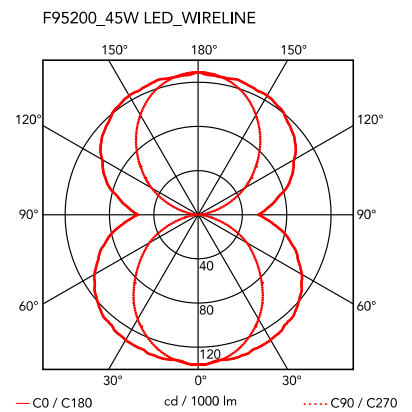

Wireline

■ F9520034 - Pink

Designed by Formafantasma

Suspension lamp with diffused light. Tubular in transparent extruded glass and internal diffuser in opal PC. Ferrules made with CNC technology in satin stainless steel. Extruded cable in pink and forest green rubber. Injection molded PC rosette in the same finishes as the cable. The electronics integrated in the ceiling rose allows the use of different dimerization systems: push, 1-10, potentiometer, DALI. In the absence of these systems, the luminous flux can be set during installation, with the push system included in the canopy. Useful length of the cable 3mt.

Main specifications

Mounting	Suspension	Lamp holder	LED Module
Environment	Indoor dry location	Autoprotected Lamp	No
Light source type	LED	Number of heads	1
Light source replaceable	Replaceable (LED only) light source by a professional	Source Power (W)	45
LED type	LED Module	System Power (W)	45
System Flux (lm)	2793		

Optical

Lighting Type	Total
Lighting distribution	Symmetric
CCT (K)	2700
CRI>	90
Cold Beam Lighting	No
Extreme Cut off	No

Electrical

Insulation class	I	Batteries Inside	No
Frequency (Hz)	50/60	Power supply replaceable	Replaceable control gear by a professional
Main Voltage (Vac)	120-277	Cord length (mm)	2000/4050
Driver	Integrated		
Dimmable type	Dimmable 0-10V, Dimmable Push, Dimmable 1-10V, Dimmable DALI 1		

Physical

Colour	Pink	IP external	20
Length (mm)	1300		
Net weight (kg)	7.8		
Gross weight (kg)	17.2		
IP	20		