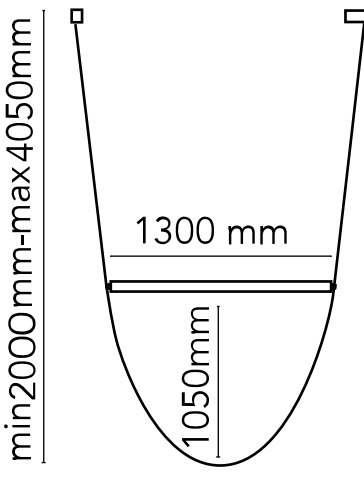

Wireline

■ F9520034 - Pink

Designed by Formafantasma

Suspension lamp with diffused light. Tubular in transparent extruded glass and internal diffuser in opal PC. Ferrules made with CNC technology in satin stainless steel. Extruded cable in pink and forest green rubber. Injection molded PC rosette in the same finishes as the cable. The electronics integrated in the ceiling rose allows the use of different dimerization systems: push, 1-10, potentiometer, DALI. In the absence of these systems, the luminous flux can be set during installation, with the push system included in the canopy. Useful length of the cable 3mt.

Main specifications

Mounting	Suspension	Lamp holder	LED Module
Environment	Indoor dry location	Autoprotected Lamp	No
Light source type	LED	Number of heads	1
Light source replaceable	Replaceable (LED only) light source by a professional	Source Power (W)	45
LED type	LED Module	System Power (W)	45
System Flux (lm)	2793		

Physical

Colour	Pink	IP external	20
Length (mm)	1300		
Net weight (kg)	7.8		
Gross weight (kg)	17.2		
IP	20		