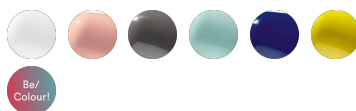

Binic, tavolo

by Ionna Vautrin

FOSCARINI

DESCRIPTION

Binic is the name of a small lighthouse on the coast of Brittany, the region the designer Ionna Vautrin comes from, which is the inspiring theme of this small table lamp filled with character. Its colorful and unusual shape whets the imagination and is immediately appealing. The round glossy finish upper volume is supported by a conical satin finish base, casting an intense and uniform spotlight downwards. With its palette of 6 trendy colours, Binic is in tune with the personality of whoever chooses his or her favourite version and it blends in seamlessly with a range of domestic environments and styles: a study, a child's or an adult's bedroom or a personal corner in a living room. A packaging designed by Ionna Vautrin herself, unique and fun like the lamp itself, suggests Binic as a "take away" object, to be given away as a present, or for personal use.

MATERIALS

Batch-dyed ABS and polycarbonate

COLORS

Anthracite, White, Blue, Yellow, Pink, Aquamarine, Be Colour! 01, Be Colour! 02, Be Colour! 03, Be Colour! 04, Be Colour! 05

Binic, tavolo

technical details

FOSCARINI

Table lamp with direct light. Matt batch-dyed ABS base with metal ballast inside, upper part in glossy finish batch-dyed ABS with a white parabola and diffuser inside it, both in polycarbonate. ON/OFF switch on the transparent cable.

Binic

SCHEMATIC & LIGHT EMISSION

MATERIAL

Batch-dyed ABS and polycarbonate

COLORS

ACCESSORIES

Binic

LIGHT SOURCE