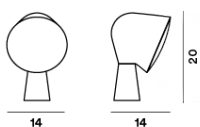

Binic, tavolo

technical details

FOSCARINI

Table lamp with direct light. Matt batch-dyed ABS base with metal ballast inside, upper part in glossy finish batch-dyed ABS with a white parabola and diffuser inside it, both in polycarbonate. ON/OFF switch on the transparent cable.

Binic

SCHEMATIC & LIGHT EMISSION

MATERIAL

Batch-dyed ABS and polycarbonate