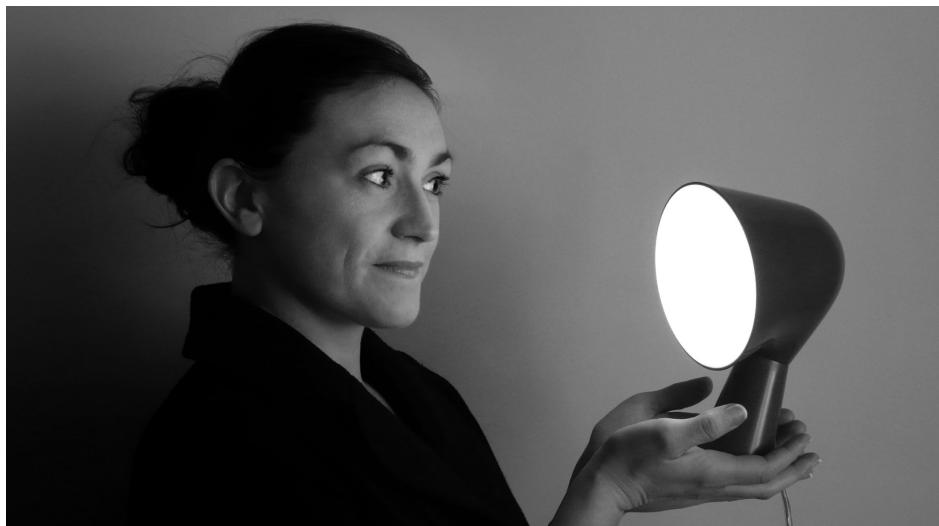

Binic, tavolo

Designer

FOSCARINI

IONNA VAUTRIN

After multiple European partnerships, and after receiving the “Grand Prix de la Création” in Paris in 2011, she opened her own studio, with an ambition to design immediate yet surprising objects, distinguished by the merger of industry and poetry.

Examples of this philosophy include the Binic table lamp, a small, friendly household spotlight, and the Chouchin family of lamps, with simple, familiar and complementary shapes and colours.