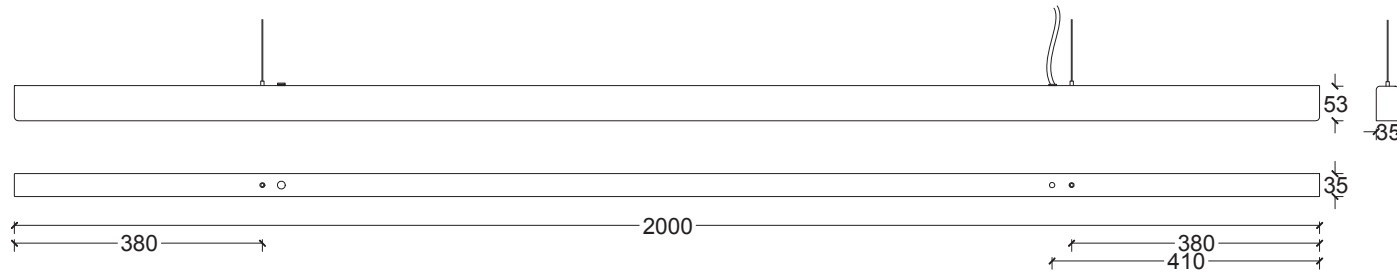

ANOUR | COPENHAGEN

THE I MODEL 200 cm

SERIES

A_Light

PRODUCT

I Model

LEAD TIME

4-6 weeks

WEIGHT

6,5 kg*

PACKAGE WEIGHT

8 kg*

*Approximate values

SUSPENSION

3 meter (6 m available)

CORD

3 m textile covered
(longer available)

DIMMER COMPATIBILITY

Touch dimmer (STANDARD)
Available for DALI or 0-10Volt

CERTIFICATIONS

CE (230V)