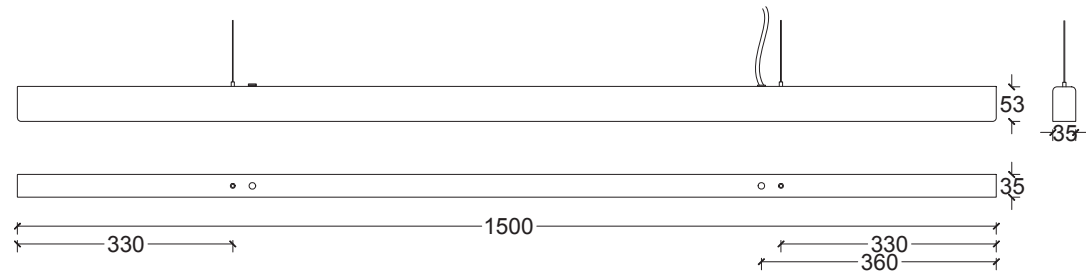

ANOUR | COPENHAGEN

THE I MODEL 150 cm