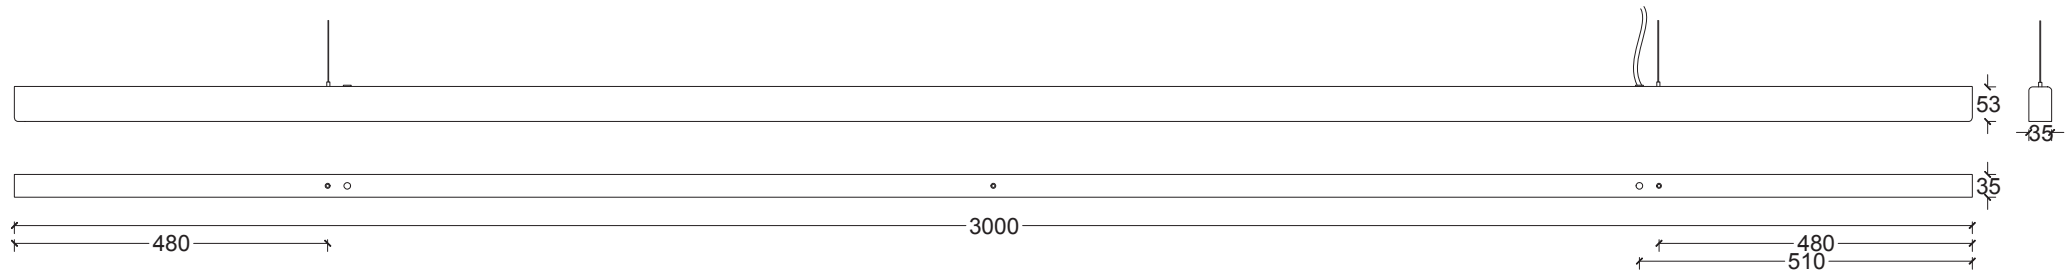

240V Illumination
LED
Wattage: 50 Watts
Lumens: 3550 Lumens
Color Temperature: 2700
CRI: +93
Life Hours: 50,000

THE I MODEL
300 cm

SERIES
A_Light

PRODUCT
I Model

LEAD TIME
4-6 weeks

WEIGHT
10 kg*

PACKAGE WEIGHT
12 kg*