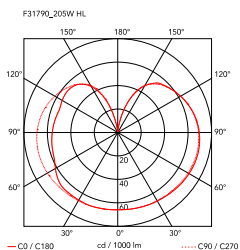

IC Lights Ceiling/Wall 2

by Michael Anastassiades , 2014

Wall-ceiling lamp providing diffused light. Frame in brass, brushed and transparent varnished or chrome steel. Blown glass opal diffuser.

Mounting	Ceiling and wall
Environment	Indoor
Weight	3.7 Kg
Light sources available	1 x LED 13W E27 1400lm 3000K [e] cod. RF25535 Dimmable 1 x LED 13W E27 1400lm 2700K [e] cod. RF26065 Dimmable 1 x LED 17W E27 1900lm 2700K [e] cod. RF26259 Dimmable 1 x LED 17W E27 2000lm 3000K [e] cod. RF26258 Dimmable