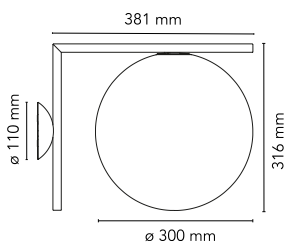

IC Lights Ceiling/Wall 2

by Michael Anastassiades , 2014

Wall-ceiling lamp providing diffused light. Frame in brass, brushed and transparent varnished or chrome steel. Blown glass opal diffuser.

Mounting	Ceiling and wall
Environment	Indoor
Weight	3.7 Kg
Light sources available	1 x LED 13W E27 1400lm 3000K [e] cod. RF25535 Dimmable 1 x LED 13W E27 1400lm 2700K [e] cod. RF26065 Dimmable 1 x LED 17W E27 1900lm 2700K [e] cod. RF26259 Dimmable 1 x LED 17W E27 2000lm 3000K [e] cod. RF26258 Dimmable