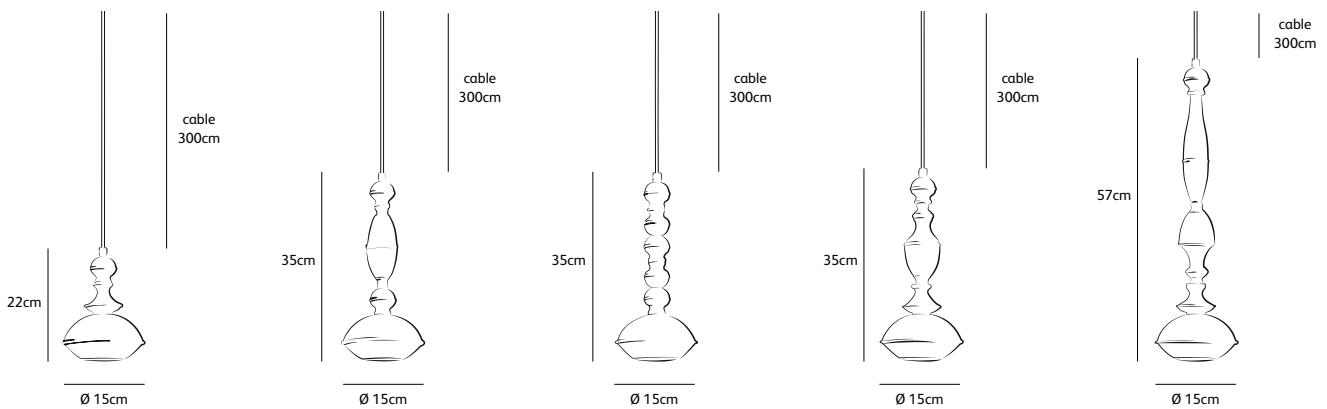

### materials

**\*CH** chrome      **\*YC** yellow copper      **\*RC** red copper

Order code	<b>BB.T1.*/*</b>
Dimensions	
Øxh	<b>15x22cm</b>
Standard cable length	<b>300cm</b>
Light source	<b>Not included</b>
Lampholder	<b>GU10</b>
	<b>suitable for retrofit</b>
	<b>LED 240V</b>
Weight	
Net. weight	<b>&lt; 1kg</b>

Order code	<b>BB.T2.*/*</b>
Dimensions	
Øxh	<b>15x35cm</b>
Standard cable length	<b>300cm</b>
Light source	<b>Not included</b>
Lampholder	<b>GU10</b>
	<b>suitable for retrofit</b>
	<b>LED 240V</b>
Weight	
Net. weight	<b>&lt; 1kg</b>

Order code	<b>BB.T3.*/*</b>
Dimensions	
Øxh	<b>15x35cm</b>
Standard cable length	<b>300cm</b>
Light source	<b>Not included</b>
Lampholder	<b>GU10</b>
	<b>suitable for retrofit</b>
	<b>LED 240V</b>
Weight	
Net. weight	<b>&lt; 1kg</b>

Order code	<b>BB.T5.*/*</b>
Dimensions	
Øxh	<b>15x57cm</b>
Standard cable length	<b>300cm</b>
Light source	<b>Not included</b>
Lampholder	<b>GU10</b>
	<b>suitable for retrofit</b>
	<b>LED 240V</b>
Weight	
Net. weight	<b>&lt; 1kg</b>