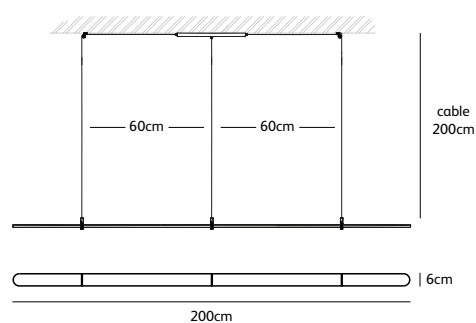

COCO

suspension lamp

CO.160.SU

| | |
|-----------------------|--|
| Order code | CO.120.SU |
| Dimensions | |
| Wxdxh | 120x6x1,2cm |
| Standard cable length | 200cm |
| Material | translucent natural acrylic stone |
| Light source | LED 23W / 2600K / 1090 lm |
| Weight/Packaging | |
| Net. weight | 1kg |
| Driver | Dimmable driver |
| | Dimmer not included |
| | Wireless lighting control on request |

| | |
|-----------------------|--|
| Order code | CO.160.SU |
| Dimensions | |
| Wxdxh | 160x6x1,2cm |
| Standard cable length | 200cm |
| Material | translucent natural acrylic stone |
| Light source | LED 30W / 2600K / 1420 lm |
| Weight/Packaging | |
| Net. weight | 1,3kg |
| Driver | Dimmable driver |
| | Dimmer not included |
| | Wireless lighting control on request |

| | |
|-----------------------|--|
| Order code | CO.200.SU |
| Dimensions | |
| Wxdxh | 200x6x1,2cm |
| Standard cable length | 200cm |
| Material | translucent natural acrylic stone |
| Light source | LED 38W / 2600K / 1800 lm |
| Weight/Packaging | |
| Net. weight | 1,6kg |
| Driver | Dimmable driver |
| | Dimmer not included |
| | Wireless lighting control on request |