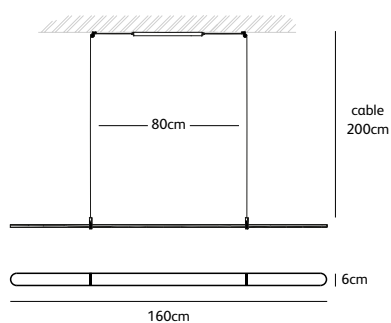

COCO

suspension lamp

CO.160.SU

| | |
|-----------------------|--|
| Order code | CO.120.SU |
| Dimensions | |
| Wxdxh | 120x6x1,2cm |
| Standard cable length | 200cm |
| Material | translucent natural acrylic stone |
| Light source | LED 23W / 2600K / 1090 lm |
| Weight/Packaging | |
| Net. weight | 1kg |
| Driver | Dimmable driver |
| | Dimmer not included |
| | Wireless lighting control on request |

| | |
|-----------------------|--|
| Order code | CO.160.SU |
| Dimensions | |
| Wxdxh | 160x6x1,2cm |
| Standard cable length | 200cm |
| Material | translucent natural acrylic stone |
| Light source | LED 30W / 2600K / 1420 lm |
| Weight/Packaging | |
| Net. weight | 1,3kg |
| Driver | Dimmable driver |
| | Dimmer not included |
| | Wireless lighting control on request |

| | |
|-----------------------|--|
| Order code | CO.200.SU |
| Dimensions | |
| Wxdxh | 200x6x1,2cm |
| Standard cable length | 200cm |
| Material | translucent natural acrylic stone |
| Light source | LED 38W / 2600K / 1800 lm |
| Weight/Packaging | |
| Net. weight | 1,6kg |
| Driver | Dimmable driver |
| | Dimmer not included |
| | Wireless lighting control on request |