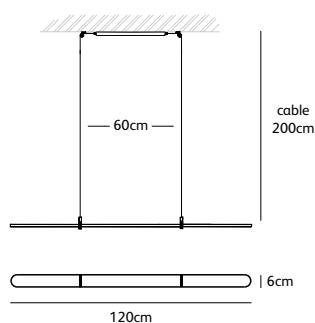

COCO

suspension lamp

COCO

The smooth Coco, designed by Jacco Maris and Wesly Boom, is shaped with the least amount of fuss. It has the look of a floating line of light. Beautiful diffuse light is spread through the translucent natural acrylic stone which is completely illuminated by the built-in LED element. The Coco collection is presented in 120, 160 and 200 cm. It is available as a special in larger sizes.

COCO

suspension lamp

CO.160.SU

| | |
|-----------------------|--|
| Order code | CO.120.SU |
| Dimensions | |
| Wxdxh | 120x6x1,2cm |
| Standard cable length | 200cm |
| Material | translucent natural acrylic stone |
| Light source | LED 23W / 2600K / 1090 lm |
| Weight/Packaging | |
| Net. weight | 1kg |
| Driver | Dimmable driver |
| | Dimmer not included |
| | Wireless lighting control on request |

| | |
|-----------------------|--|
| Order code | CO.160.SU |
| Dimensions | |
| Wxdxh | 160x6x1,2cm |
| Standard cable length | 200cm |
| Material | translucent natural acrylic stone |
| Light source | LED 30W / 2600K / 1420 lm |
| Weight/Packaging | |
| Net. weight | 1,3kg |
| Driver | Dimmable driver |
| | Dimmer not included |
| | Wireless lighting control on request |

| | |
|-----------------------|--|
| Order code | CO.200.SU |
| Dimensions | |
| Wxdxh | 200x6x1,2cm |
| Standard cable length | 200cm |
| Material | translucent natural acrylic stone |
| Light source | LED 38W / 2600K / 1800 lm |
| Weight/Packaging | |
| Net. weight | 1,6kg |
| Driver | Dimmable driver |
| | Dimmer not included |
| | Wireless lighting control on request |