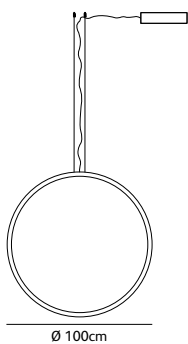

FR.100.WA.CI.T2.CS

Order code

FR.100.WA.CI.T1.*

Dimensions

Ø **100cm**

Standard cable length **200cm**

Light source **neon flex LED**

45W / 2700K / 1500 lm

Weight

Net. weight **8kg**

Driver

Dimmable driver

Dimmer not included

Standard driver box

24x8x4cm (white)