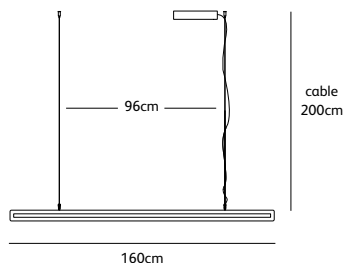

T1 = using two suspension cables that are directly attached to the ceiling

T2 = using a bracket on the wall

framed

suspension up-down

colors & materials

*** GM**
gunmetal
powder coated

*** WH**
white
powder coated

*** AN**
anodic brown
powder coated

FR.200.SU.UP/DOWN.GM

| | |
|-----------------------|--|
| Order code | FR.120.SU.UP/DOWN.* |
| Dimensions | |
| Wxdxh | 120x2,5x7cm |
| Standard cable length | 200cm |
| Light source | |
| | LED 13W up – 19W down / 2700K / 1750 lm |
| Weight/Packaging | |
| Net. weight | 4kg |
| Gross weight | 6kg |
| Packaging | 125x16,5x16,5cm |
| Driver | |
| | Dimmable driver |
| | Dimmer not included |
| Standard driver box | 24x8x4cm (white) |

| | |
|-----------------------|--|
| Order code | FR.160.SU.UP/DOWN.* |
| Dimensions | |
| Wxdxh | 160x2,5x7cm |
| Standard cable length | 200cm |
| Light source | |
| | LED 19W up – 26W down / 2700K / 2500 lm |
| Weight/Packaging | |
| Net. weight | 5,5kg |
| Gross weight | 8kg |
| Packaging | 165x16,5x16,5cm |
| Driver | |
| | Dimmable driver |
| | Dimmer not included |
| Standard driver box | 24x8x4cm (white) |

| | |
|-----------------------|--|
| Order code | FR.200.SU.UP/DOWN.* |
| Dimensions | |
| Wxdxh | 200x2,5x7cm |
| Standard cable length | 200cm |
| Light source | |
| | LED 24W up – 34W down / 2700K / 3200 lm |
| Weight/Packaging | |
| Net. weight | 7kg |
| Gross weight | 9,5kg |
| Packaging | 205x16,5x16,5cm |
| Driver | |
| | Dimmable driver |
| | Dimmer not included |
| Standard driver box | 24x8x4cm (white) |