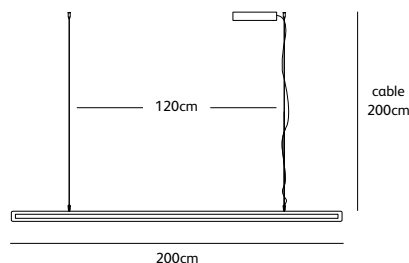

*** AN**
anodic brown
powder coated

FR.200.SU.UP/DOWN.GM

| | |
|-----------------------|--|
| Order code | FR.120.SU.UP/DOWN.* |
| Dimensions | |
| Wxdxh | 120x2,5x7cm |
| Standard cable length | 200cm |
| Light source | |
| | LED 13W up – 19W down / 2700K / 1750 lm |
| Weight/Packaging | |
| Net. weight | 4kg |
| Gross weight | 6kg |
| Packaging | 125x16,5x16,5cm |
| Driver | |
| | Dimmable driver |
| | Dimmer not included |
| Standard driver box | 24x8x4cm (white) |

| | |
|-----------------------|--|
| Order code | FR.160.SU.UP/DOWN.* |
| Dimensions | |
| Wxdxh | 160x2,5x7cm |
| Standard cable length | 200cm |
| Light source | |
| | LED 19W up – 26W down / 2700K / 2500 lm |
| Weight/Packaging | |
| Net. weight | 5,5kg |
| Gross weight | 8kg |
| Packaging | 165x16,5x16,5cm |
| Driver | |
| | Dimmable driver |
| | Dimmer not included |
| Standard driver box | 24x8x4cm (white) |

| | |
|-----------------------|--|
| Order code | FR.200.SU.UP/DOWN.* |
| Dimensions | |
| Wxdxh | 200x2,5x7cm |
| Standard cable length | 200cm |
| Light source | |
| | LED 24W up – 34W down / 2700K / 3200 lm |
| Weight/Packaging | |
| Net. weight | 7kg |
| Gross weight | 9,5kg |
| Packaging | 205x16,5x16,5cm |
| Driver | |
| | Dimmable driver |
| | Dimmer not included |
| Standard driver box | 24x8x4cm (white) |

FR.225.FL.*

Dimensions

Wxdxh **10x2,5x225cm**

Light source

LED strip 40W LED / 2700K / 3840 lm

Weight/Packaging

Net. weight **10kg**

Gross weight **12kg**