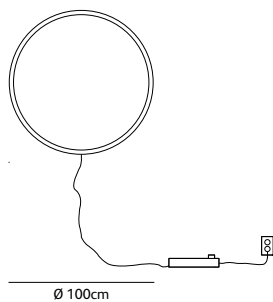

Order code

FR.100.WA.CI.T2.*

Dimensions

Ø **100cm**

Standard cable length **200cm**

Light source **neon flex LED**

45W / 2700K / 1500 lm

Weight

Net. weight **8kg**

Driver

Dimmable driver

Floor dimmer switch included

T1 = using two suspension cables that are directly attached to the ceiling

T2 = using a bracket on the wall