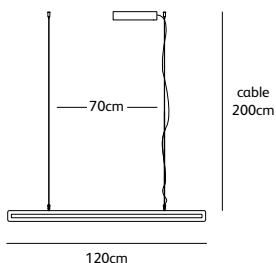

T1 = using two suspension cables that are directly attached to the ceiling

T2 = using a bracket on the wall

framed

suspension up-down

colors & materials

*** GM**
gunmetal
powder coated

*** WH**
white
powder coated

*** AN**
anodic brown
powder coated

FR.200.SU.UP/DOWN.GM

| | |
|-----------------------|--|
| Order code | FR.120.SU.UP/DOWN.* |
| Dimensions | |
| Wxdxh | 120x2,5x7cm |
| Standard cable length | 200cm |
| Light source | |
| | LED 13W up – 19W down / 2700K / 1750 lm |
| Weight/Packaging | |
| Net. weight | 4kg |
| Gross weight | 6kg |
| Packaging | 125x16,5x16,5cm |
| Driver | |
| | Dimmable driver |
| | Dimmer not included |
| Standard driver box | 24x8x4cm (white) |

| | |
|-----------------------|--|
| Order code | FR.160.SU.UP/DOWN.* |
| Dimensions | |
| Wxdxh | 160x2,5x7cm |
| Standard cable length | 200cm |
| Light source | |
| | LED 19W up – 26W down / 2700K / 2500 lm |
| Weight/Packaging | |
| Net. weight | 5,5kg |
| Gross weight | 8kg |
| Packaging | 165x16,5x16,5cm |
| Driver | |
| | Dimmable driver |
| | Dimmer not included |
| Standard driver box | 24x8x4cm (white) |

| | |
|-----------------------|--|
| Order code | FR.200.SU.UP/DOWN.* |
| Dimensions | |
| Wxdxh | 200x2,5x7cm |
| Standard cable length | 200cm |
| Light source | |
| | LED 24W up – 34W down / 2700K / 3200 lm |
| Weight/Packaging | |
| Net. weight | 7kg |
| Gross weight | 9,5kg |
| Packaging | 205x16,5x16,5cm |
| Driver | |
| | Dimmable driver |
| | Dimmer not included |
| Standard driver box | 24x8x4cm (white) |