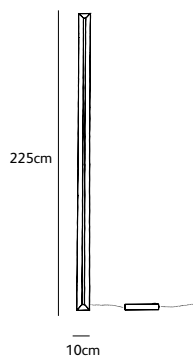

Order code

FR.225.FL.*

Dimensions

Wxdxh **10x2,5x225cm**

Light source

LED strip 40W LED / 2700K / 3840 lm

Weight/Packaging

Net. weight **10kg**

Gross weight **12kg**

Packaging **230x16,5x16,5cm**

Dimmer

Floor dimmer switch included

IP 20 Other sizes on request.

Colors and materials as visible on the images may differ slightly from reality.
Any typing errors in the text and interim changes to the collections or specifications are all subject to change.

Jacco Maris Design info@jaccomaris.com www.jaccomaris.com
20/01/2020