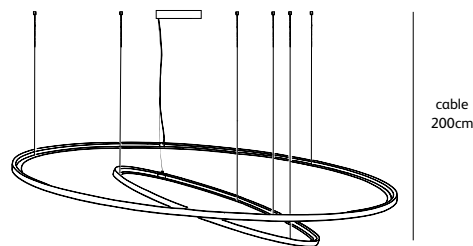

Photography: Dré Wouters
Architect: Bob Manders

framed

suspension lamp circle (suitable as up light or down light)

colors & materials

FR.100.CI.CS & FR.170.CI.CS

| Ø 50cm | Ø 70cm | Ø 100cm | Ø 135cm | Ø 170cm |
|--|---|---|---|---|
| Order code FR.50.CI.* | Order code FR.70.CI.* | Order code FR.100.CI.* | Order code FR.135.CI.* | Order code FR.170.CI.* |
| Dimensions Ø 50cm | Dimensions Ø 70cm | Dimensions Ø 100cm | Dimensions Ø 135cm | Dimensions Ø 170cm |
| Standard cable length 200cm | Standard cable length 200cm | Standard cable length 200cm | Standard cable length 200cm | Standard cable length 200cm |
| Light source neon flex LED 25W / 2700K / 750 lm | Light source neon flex LED 30W / 2700K / 1050 lm | Light source neon flex LED 45W / 2700K / 1500 lm | Light source neon flex LED 55W / 2700K / 2025 lm | Light source neon flex LED 75W / 2700K / 3000 lm |
| Weight Net. weight 4,2kg | Weight Net. weight 6kg | Weight Net. weight 8kg | Weight Net. weight 10kg | Weight Net. weight 12kg |
| Driver Dimmable driver Dimmer not included | Driver Dimmable driver Dimmer not included | Driver Dimmable driver Dimmer not included | Driver Dimmable driver Dimmer not included | Driver Dimmable driver Dimmer not included |
| Standard driver box 24x8x4cm (white) | Standard driver box 24x8x4cm (white) | Standard driver box 24x8x4cm (white) | Standard driver box 24x8x4cm (white) | Standard driver box 24x8x4cm (white) |
| Optional round driver box | Optional round driver box | Optional round driver box | Optional round driver box | Optional round driver box |