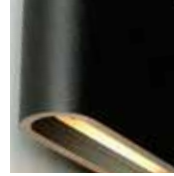

colors & materials

* BL
black powder
coated