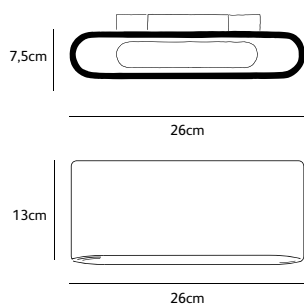

SOLO-OUTD.LED.BL

Order code

SOLO-OUTD.LED.*

Dimensions

Wxdxh **26x7,5x13cm**

Lamp source

LED: 6,5W up & 6,5W down

/ 2700K / 1300 lm (3000K on request)

Weight/Packaging

Net. weight **2,5kg (bronze: 6kg)**

Gross weight **3kg (bronze: 6,5kg)**

Packaging **31x22x9cm**

Dimming

Not dimmable

IP55

Solo outdoor in BL and WH contain the same powder coat on both the inside and outside. When the light source is on, the inside will look different in color depending on the type (halogen or LED) and light color of the light source.