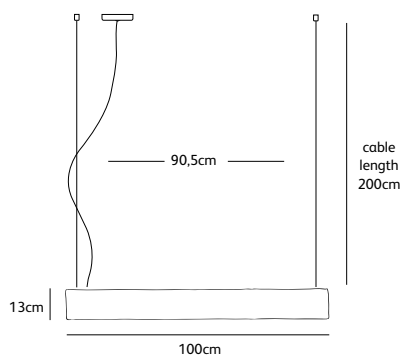

SOLO-OUTD.LED.*

Dimensions

Wxdxh **26x7,5x13cm**

Lamp source

LED: 6,5W up & 6,5W down

/ 2700K / 1300 lm (3000K on request)

Weight/Packaging

Net. weight **2,5kg (bronze: 6kg)**

solo

suspension lamp LED

colors & materials

*** BL**
black powder
coated

*** WH**
white powder
coated

*** BR**
bronze

SO.SU.140.LED.WH

Order code	SO.SU.60.LED.*
Dimensions	
Wxdxh	60x7x13cm
Standard cable length	200cm
Light source	13W LED down / 2700K / 1300 lm
Weight/Packaging	
Net. weight	4kg (bronze: 10kg)
Gross weight	5kg (bronze: 11kg)
Packaging	67x21x15cm
Driver	
Trailing & leading edge	
Dimming	
Dimmable, dimmer not included.	

Order code	SO.SU.100.LED.*
Dimensions	
Wxdxh	100x7x13cm
Standard cable length	200cm
Light source	18W LED down / 2700K / 1950 lm
Weight/Packaging	
Net. weight	7kg (bronze: 18kg)
Gross weight	8kg (bronze: 19kg)
Packaging	107x21x15cm
Driver	
Trailing & leading edge	
Dimming	
Dimmable, dimmer not included.	

Order code	SO.SU.140.LED.*
Dimensions	
Wxdxh	140x7x13cm
Standard cable length	200cm
Light source	18W LED down / 2700K / 1950 lm
Weight/Packaging	
Net. weight	9,5kg (bronze: 24kg)
Gross weight	10,5kg (bronze: 25kg)
Packaging	147x21x15cm
Driver	
Trailing & leading edge	
Dimming	
Dimmable, dimmer not included.	