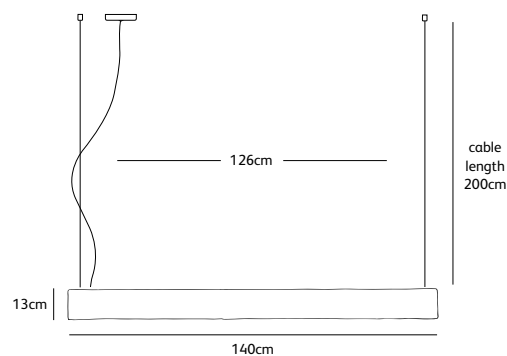

SOLO-OUTD.LED.*

Dimensions

Wxdxh **26x7,5x13cm**

Lamp source

LED: 6,5W up & 6,5W down

/ 2700K / 1300 lm (3000K on request)

Weight/Packaging

Net. weight **2,5kg (bronze: 6kg)**

solo

suspension lamp LED

colors & materials

*** BL**
black powder
coated

*** WH**
white powder
coated

*** BR**
bronze

SO.SU.140.LED.WH

Order code	SO.SU.60.LED.*
Dimensions	
Wxdxh	60x7x13cm
Standard cable length	200cm
Light source	13W LED down / 2700K / 1300 lm
Weight/Packaging	
Net. weight	4kg (bronze: 10kg)
Gross weight	5kg (bronze: 11kg)
Packaging	67x21x15cm
Driver	
Trailing & leading edge	
Dimming	
Dimmable, dimmer not included.	

Order code	SO.SU.100.LED.*
Dimensions	
Wxdxh	100x7x13cm
Standard cable length	200cm
Light source	18W LED down / 2700K / 1950 lm
Weight/Packaging	
Net. weight	7kg (bronze: 18kg)
Gross weight	8kg (bronze: 19kg)
Packaging	107x21x15cm
Driver	
Trailing & leading edge	
Dimming	
Dimmable, dimmer not included.	

Order code	SO.SU.140.LED.*
Dimensions	
Wxdxh	140x7x13cm
Standard cable length	200cm
Light source	18W LED down / 2700K / 1950 lm
Weight/Packaging	
Net. weight	9,5kg (bronze: 24kg)
Gross weight	10,5kg (bronze: 25kg)
Packaging	147x21x15cm
Driver	
Trailing & leading edge	
Dimming	
Dimmable, dimmer not included.	