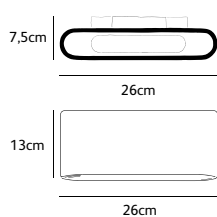

Order code

SO.WA.LED.*

Dimensions

Wxdxh **26x7,5x13cm**

Light source

**LED 6,5W up & 6,5W down
/ 2700K / 1300 lm**

Weight/Packaging

Net. weight **2,5kg**

SO.WA.LED.*

Dimensions

Wxdxh **26x7,5x13cm**

Light source

**LED 6,5W up & 6,5W down
/ 2700K / 1300 lm**

Weight/Packaging

Net. weight **6kg**

Gross weight **6,5kg**

SOLO-OUTD.LED.*

Dimensions

Wxdxh **26x7,5x13cm**

Lamp source

LED: 6,5W up & 6,5W down

/ 2700K / 1300 lm (3000K on request)

Weight/Packaging

Net. weight **2,5kg (bronze: 6kg)**

Order code	SO.SU.140.LED.*
Dimensions	
Wxdxh	140x7x13cm
Standard cable length	200cm
Light source	18W LED down / 2700K / 1950 lm
Weight/Packaging	
Net. weight	9,5kg (bronze: 24kg)
Gross weight	10,5kg (bronze: 25kg)
Packaging	147x21x15cm
Driver	
Trailing & leading edge	
Dimming	
Dimmable, dimmer not included.	