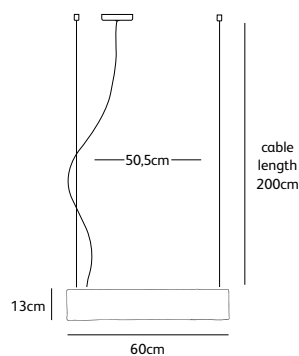

SOLO-OUTD.LED.*

Dimensions

Wxdxh **26x7,5x13cm**

Lamp source

LED: 6,5W up & 6,5W down

/ 2700K / 1300 lm (3000K on request)

Weight/Packaging

Net. weight **2,5kg (bronze: 6kg)**

solo

suspension lamp LED

colors & materials

*** BL**
black powder
coated

*** WH**
white powder
coated

*** BR**
bronze

SO.SU.140.LED.WH

Order code	SO.SU.60.LED.*
Dimensions	
Wxdxh	60x7x13cm
Standard cable length	200cm
Light source	13W LED down / 2700K / 1300 lm
Weight/Packaging	
Net. weight	4kg (bronze: 10kg)
Gross weight	5kg (bronze: 11kg)
Packaging	67x21x15cm
Driver	
Trailing & leading edge	
Dimming	
Dimmable, dimmer not included.	

Order code	SO.SU.100.LED.*
Dimensions	
Wxdxh	100x7x13cm
Standard cable length	200cm
Light source	18W LED down / 2700K / 1950 lm
Weight/Packaging	
Net. weight	7kg (bronze: 18kg)
Gross weight	8kg (bronze: 19kg)
Packaging	107x21x15cm
Driver	
Trailing & leading edge	
Dimming	
Dimmable, dimmer not included.	

Order code	SO.SU.140.LED.*
Dimensions	
Wxdxh	140x7x13cm
Standard cable length	200cm
Light source	18W LED down / 2700K / 1950 lm
Weight/Packaging	
Net. weight	9,5kg (bronze: 24kg)
Gross weight	10,5kg (bronze: 25kg)
Packaging	147x21x15cm
Driver	
Trailing & leading edge	
Dimming	
Dimmable, dimmer not included.	