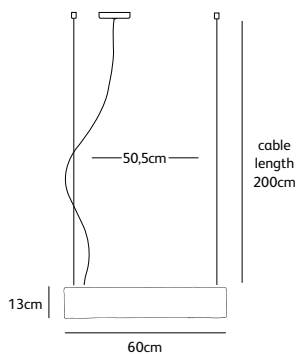

Order code	SO.SU.100.LED.*
Dimensions	
Wxdxh	100x7x13cm
Standard cable length	200cm
Light source	18W LED down / 2700K / 1950 lm
Weight/Packaging	
Net. weight	7kg (bronze: 18kg)
Gross weight	8kg (bronze: 19kg)
Packaging	107x21x15cm
Driver	
Trailing & leading edge	
Dimming	
Dimmable, dimmer not included.	

Order code	SO.SU.140.LED.*
Dimensions	
Wxdxh	140x7x13cm
Standard cable length	200cm
Light source	18W LED down / 2700K / 1950 lm
Weight/Packaging	
Net. weight	9,5kg (bronze: 24kg)
Gross weight	10,5kg (bronze: 25kg)
Packaging	147x21x15cm
Driver	
Trailing & leading edge	
Dimming	
Dimmable, dimmer not included.	

solo

suspension lamp halogen

colors & materials

*** BL**
black powder
coated

*** WH**
white powder
coated

*** BR**
bronze

SO.SU.140.BL

Order code	SO.SU.60.*
Dimensions	
Wxdxh	60x7x13cm
Standard cable length	200cm
Light source	2 x 120W / 240V included Max. 2 x 200W / 240V
Lampholder	R7s / 118mm halogen
Weight/Packaging	
Net. weight	4kg (bronze: 10kg)
Gross weight	5kg (bronze: 11kg)
Packaging	67x21x15cm
Dimming	Dimmable, dimmer not included.

Order code	SO.SU.100.*
Dimensions	
Wxdxh	100x7x13cm
Standard cable length	200cm
Light source	3 x 120W / 240V included Max. 3 x 200W / 240V
Lampholder	R7s / 118mm halogen
Weight/Packaging	
Net. weight	7kg (bronze: 18kg)
Gross weight	8kg (bronze: 19kg)
Packaging	107x21x15cm
Dimming	Dimmable, dimmer not included.