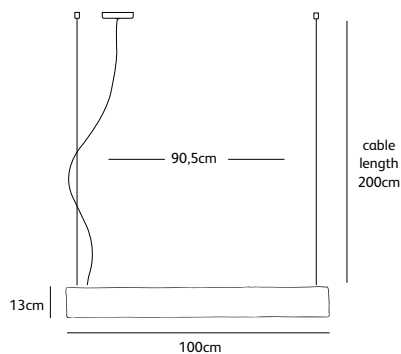

Order code	SO.SU.100.LED.*
Dimensions	
Wxdxh	100x7x13cm
Standard cable length	200cm
Light source	18W LED down / 2700K / 1950 lm
Weight/Packaging	
Net. weight	7kg (bronze: 18kg)
Gross weight	8kg (bronze: 19kg)
Packaging	107x21x15cm
Driver	
Trailing & leading edge	
Dimming	
Dimmable, dimmer not included.	

Order code	SO.SU.140.LED.*
Dimensions	
Wxdxh	140x7x13cm
Standard cable length	200cm
Light source	18W LED down / 2700K / 1950 lm
Weight/Packaging	
Net. weight	9,5kg (bronze: 24kg)
Gross weight	10,5kg (bronze: 25kg)
Packaging	147x21x15cm
Driver	
Trailing & leading edge	
Dimming	
Dimmable, dimmer not included.	

solo

suspension lamp halogen

colors & materials

*** BL**
black powder
coated

*** WH**
white powder
coated

*** BR**
bronze

SO.SU.140.BL

Order code	SO.SU.60.*
Dimensions	
Wxdxh	60x7x13cm
Standard cable length	200cm
Light source	2 x 120W / 240V included Max. 2 x 200W / 240V
Lampholder	R7s / 118mm halogen
Weight/Packaging	
Net. weight	4kg (bronze: 10kg)
Gross weight	5kg (bronze: 11kg)
Packaging	67x21x15cm
Dimming	Dimmable, dimmer not included.

Order code	SO.SU.100.*
Dimensions	
Wxdxh	100x7x13cm
Standard cable length	200cm
Light source	3 x 120W / 240V included Max. 3 x 200W / 240V
Lampholder	R7s / 118mm halogen
Weight/Packaging	
Net. weight	7kg (bronze: 18kg)
Gross weight	8kg (bronze: 19kg)
Packaging	107x21x15cm
Dimming	Dimmable, dimmer not included.