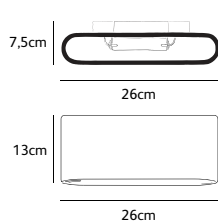

SO.WA.LED.*

Dimensions

Wxdxh **26x7,5x13cm**

Light source

**LED 6,5W up & 6,5W down
/ 2700K / 1300 lm**

Weight/Packaging

Net. weight **6kg**

Gross weight **6,5kg**

Packaging **31x22x9cm**

Driver

**Trailing & leading edge
dimnable driver
(assembled in fixture)**

Order code

SO.WA.*

Dimensions

Wxdxh **26x7,5x13cm**

Light source

Dimmable

solo

wall lamp LED & wall lamp halogen aluminium 26cm

colors & materials

* **ABL**
aluminium
black

* **AW**
aluminium
white

SO.WA.LED.ABL

Order code	SO.WA.LED.*
Dimensions	
Wxdxh	26x7,5x13cm
Light source	LED 6,5W up & 6,5W down / 2700K / 1300 lm
Weight/Packaging	
Net. weight	2kg
Gross weight	2,5kg
Packaging	31x22x9cm
Driver	Trailing & leading edge dimnable driver (assembled in fixture)

SOLO-OUTD.LED.*

Dimensions

Wxdxh **26x7,5x13cm**

Lamp source

LED: 6,5W up & 6,5W down

/ 2700K / 1300 lm (3000K on request)

Weight/Packaging

Net. weight **2,5kg (bronze: 6kg)**