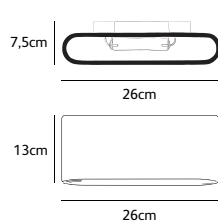

Order code

SO.WA.LED.*

Dimensions

Wxdxh **26x7,5x13cm**

Light source

**LED 6,5W up & 6,5W down
/ 2700K / 1300 lm**

Weight/Packaging

Net. weight **2,5kg**

SO.WA.LED.*

Dimensions

Wxdxh **26x7,5x13cm**

Light source

**LED 6,5W up & 6,5W down
/ 2700K / 1300 lm**

Weight/Packaging

Net. weight **6kg**

Gross weight **6,5kg**

Packaging **31x22x9cm**

Driver

**Trailing & leading edge
dimnable driver
(assembled in fixture)**

Order code

SO.WA.*

Dimensions

Wxdxh **26x7,5x13cm**

Light source

SOLO-OUTD.LED.*

Dimensions

Wxdxh **26x7,5x13cm**

Lamp source

LED: 6,5W up & 6,5W down

/ 2700K / 1300 lm (3000K on request)

Weight/Packaging

Net. weight **2,5kg (bronze: 6kg)**