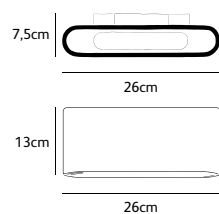

SO.WA.LED.*

Dimensions

Wxdxh **26x7,5x13cm**

Light source

**LED 6,5W up & 6,5W down
/ 2700K / 1300 lm**

Weight/Packaging

Net. weight **6kg**

Gross weight **6,5kg**

Packaging **31x22x9cm**

Driver

**Trailing & leading edge
dimnable driver
(assembled in fixture)**

Order code

SO.WA.*

Dimensions

Wxdxh **26x7,5x13cm**

Light source

Dimmable

solo

wall lamp LED & wall lamp halogen aluminium 26cm

colors & materials

* **ABL**
aluminium
black

* **AW**
aluminium
white

SO.WA.LED.ABL

Order code	SO.WA.LED.*
Dimensions	
Wxdxh	26x7,5x13cm
Light source	LED 6,5W up & 6,5W down / 2700K / 1300 lm
Weight/Packaging	
Net. weight	2kg
Gross weight	2,5kg
Packaging	31x22x9cm
Driver	Trailing & leading edge dimnable driver (assembled in fixture)

SOLO-OUTD.LED.*

Dimensions

Wxdxh **26x7,5x13cm**

Lamp source

LED: 6,5W up & 6,5W down

/ 2700K / 1300 lm (3000K on request)

Weight/Packaging

Net. weight **2,5kg (bronze: 6kg)**