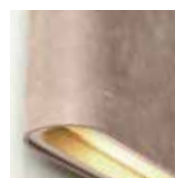

solo

wall lamp LED leather 26cm

SO.WA.LED.LT.NATURAL/K34

colors & materials

* **LT.BLACK/
K90**
leather
black

* **LT.BROWN/
K59**
leather
brown

* **LT.NATURAL/
K34**
leather
natural

* **LT.TAUPE/
K81**
leather
taupe