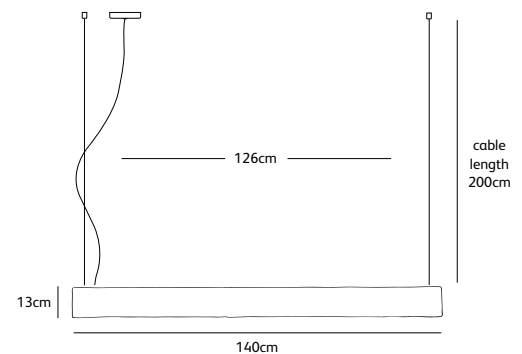

Order code	SO.SU.100.LED.*
Dimensions	
Wxdxh	100x7x13cm
Standard cable length	200cm
Light source	18W LED down / 2700K / 1950 lm
Weight/Packaging	
Net. weight	7kg (bronze: 18kg)
Gross weight	8kg (bronze: 19kg)
Packaging	107x21x15cm
Driver	
Trailing & leading edge	
Dimming	
Dimmable, dimmer not included.	

Order code	SO.SU.140.LED.*
Dimensions	
Wxdxh	140x7x13cm
Standard cable length	200cm
Light source	18W LED down / 2700K / 1950 lm
Weight/Packaging	
Net. weight	9,5kg (bronze: 24kg)
Gross weight	10,5kg (bronze: 25kg)
Packaging	147x21x15cm
Driver	
Trailing & leading edge	
Dimming	
Dimmable, dimmer not included.	

solo

suspension lamp halogen

colors & materials

*** BL**
black powder
coated

*** WH**
white powder
coated

*** BR**
bronze

SO.SU.140.BL

Order code	SO.SU.60.*
Dimensions	
Wxdxh	60x7x13cm
Standard cable length	200cm
Light source	2 x 120W / 240V included Max. 2 x 200W / 240V
Lampholder	R7s / 118mm halogen
Weight/Packaging	
Net. weight	4kg (bronze: 10kg)
Gross weight	5kg (bronze: 11kg)
Packaging	67x21x15cm
Dimming	Dimmable, dimmer not included.

Order code	SO.SU.100.*
Dimensions	
Wxdxh	100x7x13cm
Standard cable length	200cm
Light source	3 x 120W / 240V included Max. 3 x 200W / 240V
Lampholder	R7s / 118mm halogen
Weight/Packaging	
Net. weight	7kg (bronze: 18kg)
Gross weight	8kg (bronze: 19kg)
Packaging	107x21x15cm
Dimming	Dimmable, dimmer not included.