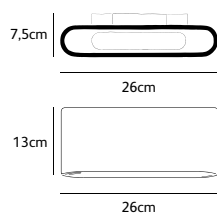

Order code

SO.WA.LED.*

Dimensions

Wxdxh **26x7,5x13cm**

Light source

**LED 6,5W up & 6,5W down
/ 2700K / 1300 lm**

Weight/Packaging

Net. weight **6kg**

Gross weight **6,5kg**

Packaging **31x22x9cm**

Driver

**Trailing & leading edge
dimnable driver
(assembled in fixture)**