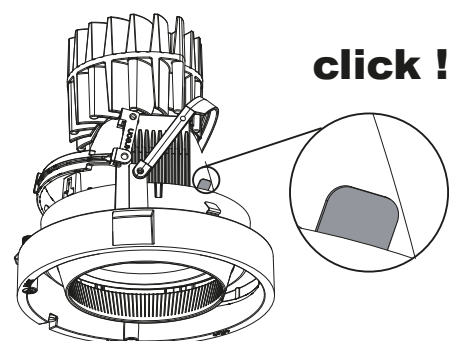

fixed by turning it on the LED, underneath the bajonet ring

IMPORTANT: mind the orientation of the heatsink!
the shortest side of the heatsink is on the side of the aplis with the longest rod

install the filterholder again by first aligning A and B

3 installation

bend the springs to
remove the filterholder.

insert the reflector-LED assembly in the Aplis
the border of the reflector has to snap on the springs

Please make sure that
main voltage is disconnected
before proceeding!