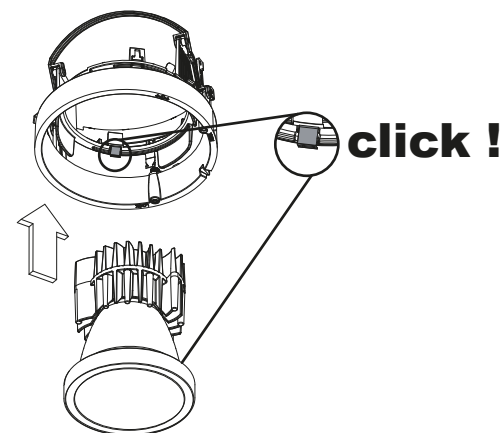

1 dimensions

Name	Reference
spot reflector Ø 110	KR720032
flood reflector Ø 110	KR720034
wide flood reflector Ø 110	KR720036

2 installation

to install the plasterkit.
see installation manual KR8200001623.

fixed by turning it on the LED, underneath the bajonet ring

IMPORTANT: mind the orientation of the heatsink!
the shortest side of the heatsink is on the side of the aplis with the longest rod

install the filterholder again by first aligning A and B

3 installation

bend the springs to
remove the filterholder.

insert the reflector-LED assembly in the Aplis
the border of the reflector has to snap on the springs

Please make sure that
main voltage is disconnected
before proceeding!