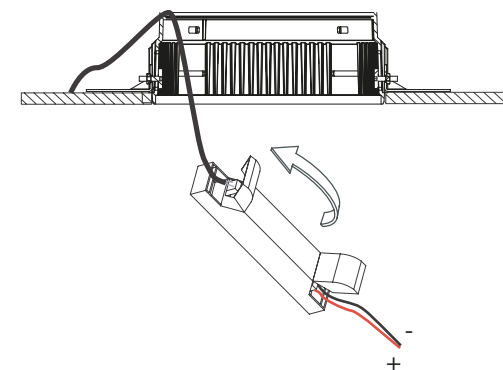

fixed by turning it on the LED, underneath the bajonet ring

IMPORTANT: mind the orientation of the heatsink!
the shortest side of the heatsink is on the side of the aplis with the longest rod

install the filterholder again by first aligning A and B

3 installation

bend the springs to
remove the filterholder.

insert the reflector-LED assembly in the Aplis
the border of the reflector has to snap on the springs

Please make sure that
main voltage is disconnected
before proceeding!

install the correct gear with strain relief
on the hollow ceiling

important: always check the polarity!!
+ = red wire - = black wire

male connector is already wired
as follows

make sure the female connector
is wired in the same way