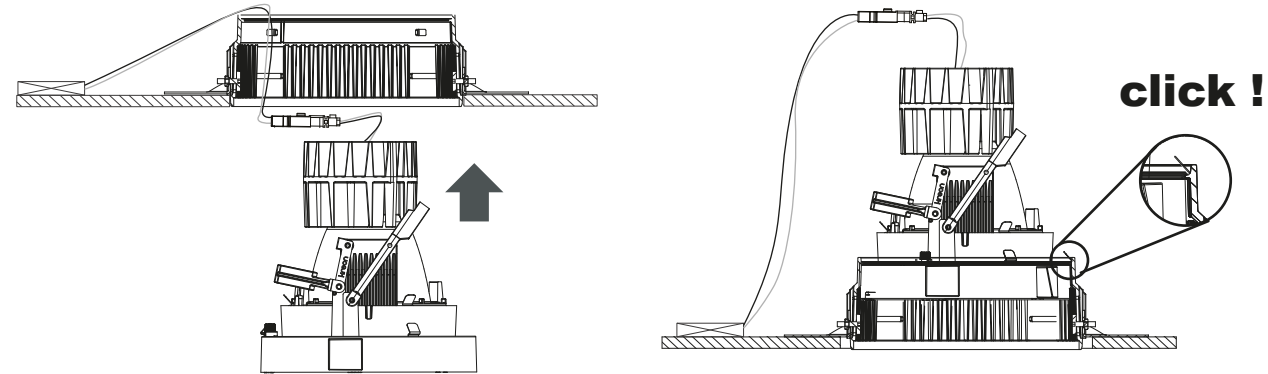

kreon

technics