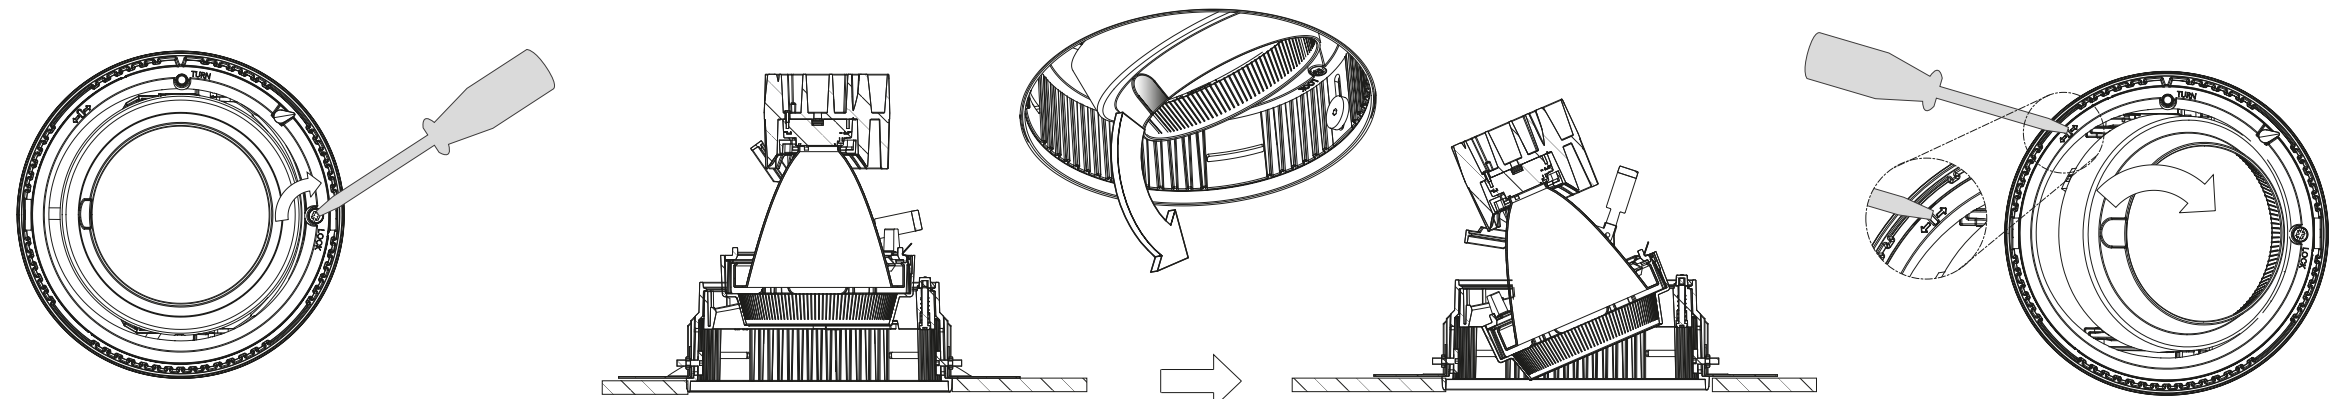

2 = black
1 = red

4 installation

kreon nv

kreon

technics

5 installation

Put the assembly in the plasterkit.

6 installation

Turn 1/4 circle to lock.

Pull the filterholder with thumb and index on the recessed surface

to rotate inner part manually.

Turn inner part with tool or manually.

Can rotate 360°.

To install the louvre see manual KR8170001643.