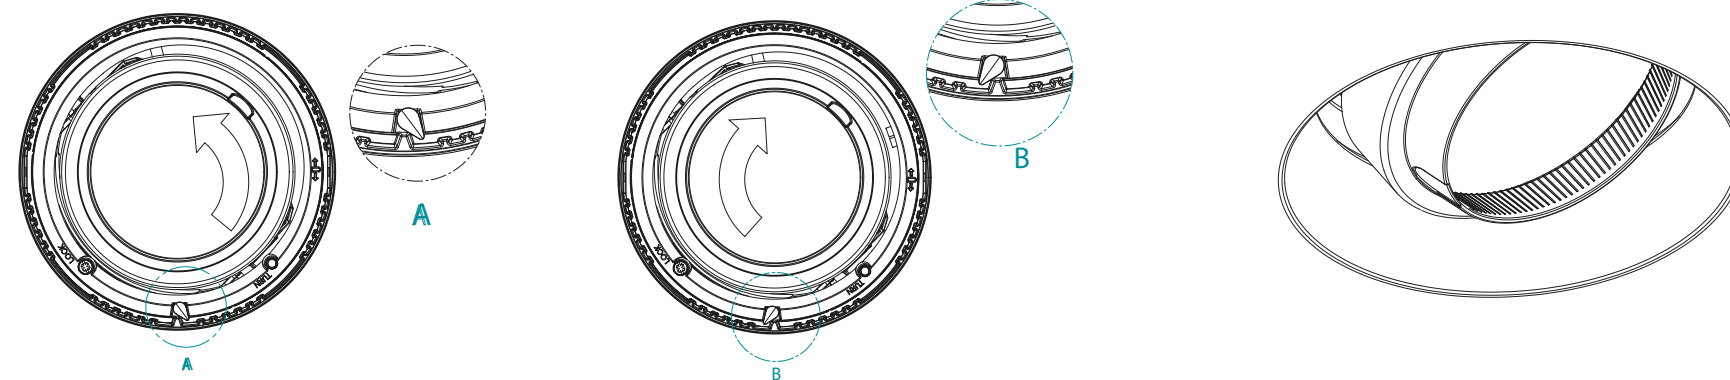

2 = black
1 = red

4 installation

kreon nv

kreon

technics

5 installation

Put the assembly in the plasterkit.

6 installation

Turn 1/4 circle to lock.

Pull the filterholder with thumb and index on the recessed surface

to rotate inner part manually.

Turn inner part with tool or manually.

Can rotate 360°.

To install the louvre see manual KR8170001643.