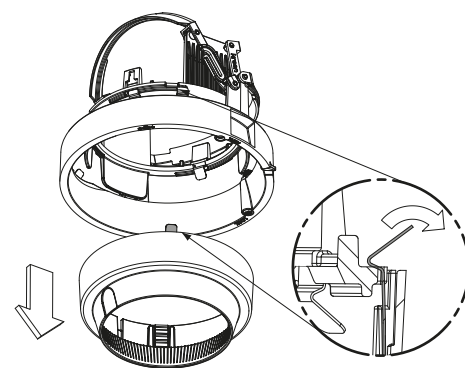

1 dimensions

Name	Reference
spot reflector Ø 110	KR720032
flood reflector Ø 110	KR720034
wide flood reflector Ø 110	KR720036

2 installation

to install the plasterkit.
see installation manual KR8200001623.

fixed by turning it on the LED, underneath the bajonet ring

IMPORTANT: mind the orientation of the heatsink!
the shortest side of the heatsink is on the side of the aplis with the longest rod

install the filterholder again by first aligning A and B

3 installation

bend the springs to
remove the filterholder.

insert the reflector-LED assembly in the Aplis
the border of the reflector has to snap on the springs

Please make sure that
main voltage is disconnected
before proceeding!