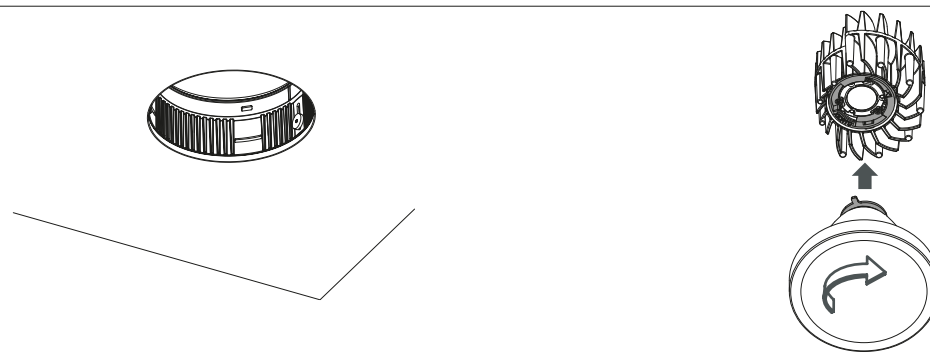

kreon

technics

Name	Reference	current	Ø
Aplis/Down in-line 165 LED directional	KR917343-xxxx	1050mA	154
Aplis/Down in-line 165 LED directional	KR917833-83xx	700mA	154
Aplis/Down in-line 165 LED directional	KR917833-98xx	500mA	154

1 dimensions

Name	Reference
spot reflector Ø 110	KR720032
flood reflector Ø 110	KR720034
wide flood reflector Ø 110	KR720036

2 installation

to install the plasterkit.
see installation manual KR8200001623.

fixed by turning it on the LED, underneath the bajonet ring

IMPORTANT: mind the orientation of the heatsink!
the shortest side of the heatsink is on the side of the aplis with the longest rod

install the filterholder again by first aligning A and B

3 installation

bend the springs to
remove the filterholder.

insert the reflector-LED assembly in the Aplis
the border of the reflector has to snap on the springs

Please make sure that
main voltage is disconnected
before proceeding!