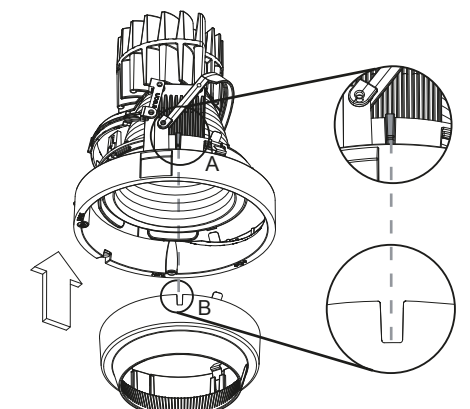

kreon

technics

Name	Reference	current	Ø
Aplis/Down in-line 165 LED directional	KR917343-xxxx	1050mA	154
Aplis/Down in-line 165 LED directional	KR917833-83xx	700mA	154
Aplis/Down in-line 165 LED directional	KR917833-98xx	500mA	154

1 dimensions

Name	Reference
spot reflector Ø 110	KR720032
flood reflector Ø 110	KR720034
wide flood reflector Ø 110	KR720036

2 installation

to install the plasterkit.
see installation manual KR8200001623.

fixed by turning it on the LED, underneath the bajonet ring

IMPORTANT: mind the orientation of the heatsink!
the shortest side of the heatsink is on the side of the aplis with the longest rod

install the filterholder again by first aligning A and B

3 installation

bend the springs to
remove the filterholder.

insert the reflector-LED assembly in the Aplis
the border of the reflector has to snap on the springs

Please make sure that
main voltage is disconnected
before proceeding!