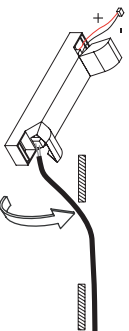

technics

cut out for plasterboard ceiling

Please make sure that
main voltage is disconnected
before proceeding!

Name	Reference	L x W x D
Down 55 LED (8,4W)	KR97292x	68x68x105
Down 55 LED (8,4W) IP44	KR99292x	68x68x105
Down 55 double LED (2x8,4W)	KR97296x	125x68x105
Down 55 LED (8,4W)	KR97202x	68x68x105
Down 55 LED (8,4W) IP44	KR99202x	68x68x105
Down 55 double LED (2x8,4W)	KR97206x	125x68x105

1 cut out

cut out for concrete ceiling (installation box)

Name	Reference	L x W x D
Down 55 LED (8,4W)	KR97292x	157x131x98
Down 55 LED (8,4W) IP44	KR99292x	157x131x98
Down 55 double LED (2x8,4W)	KR97296x	187x161x98
Down 55 LED (8,4W)	KR97202x	157x131x98
Down 55 LED (8,4W) IP44	KR99202x	157x131x98
Down 55 double LED (2x8,4W)	KR97206x	187x161x98

Name	Reference	Reference concrete box	Fig.	concrete box Ø x H x L
Down 55 LED (8,4W)	KR97292x	KR772538	①	130x135x388
Down 55 LED (8,4W) IP44	KR99292x	KR772538	①	130x135x388
Down 55 double LED (2x8,4W)	KR97296x	KR772558	②	300x110
Down 55 LED (8,4W)	KR97202x	KR752578	①	130x153x388
Down 55 LED (8,4W) IP44	KR99202x	KR752578	①	130x153x388
Down 55 double LED (2x8,4W)	KR97206x	KR772558	②	300x110

4 concrete box

connect the small connector included with the LED

IMPORTANT:

- check polarity: red = +, black = -
- the connector only fits in one direction: don't force it otherwise!!

install the correct gear with strain relief on hollow ceiling