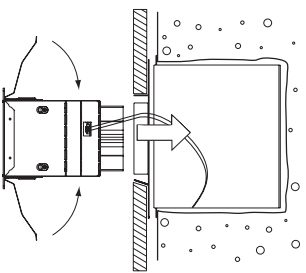

fold the springs inward and insert the appliance

CLICK!