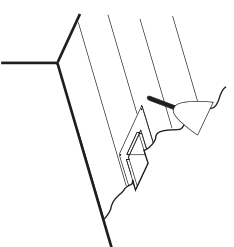

2 cut out installation box

installation of installation box + plasterkit