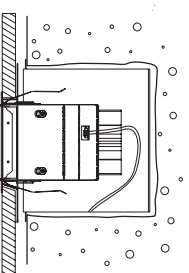

fold the springs inward and insert the appliance

CLICK!