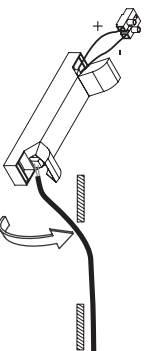

1 cut out

cut out for concrete ceiling (installation box)

Name	Reference	L x W x D
Down 55 LED (8,4W)	KR97292x	157x131x98
Down 55 LED (8,4W) IP44	KR99292x	157x131x98
Down 55 double LED (2x8,4W)	KR97296x	187x161x98
Down 55 LED (8,4W)	KR97202x	157x131x98
Down 55 LED (8,4W) IP44	KR99202x	157x131x98
Down 55 double LED (2x8,4W)	KR97206x	187x161x98

4 concrete box

connect the small connector included with the LED

IMPORTANT:

- check polarity: red = +, black = -
- the connector only fits in one direction: don't force it otherwise!!

install the correct gear with strain relief on hollow ceiling

in case of installation box or concrete box supply correct voltage for gear on remote.

insert connector

IMPORTANT: check polarity!!

+ and - at driver side
+ and - at LED side

install the correct gear with strain relief on hollow ceiling