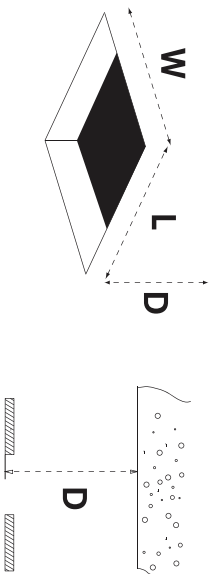

technics

cut out for plasterboard ceiling

Please make sure that
main voltage is disconnected
before proceeding!

Name	Reference	L x W x D
Down 55 LED (8,4W)	KR97292x	68x68x105
Down 55 LED (8,4W) IP44	KR99292x	68x68x105
Down 55 double LED (2x8,4W)	KR97296x	125x68x105
Down 55 LED (8,4W)	KR97202x	68x68x105
Down 55 LED (8,4W) IP44	KR99202x	68x68x105
Down 55 double LED (2x8,4W)	KR97206x	125x68x105

1 cut out

cut out for concrete ceiling (installation box)

Name	Reference	L x W x D
Down 55 LED (8,4W)	KR97292x	157x131x98
Down 55 LED (8,4W) IP44	KR99292x	157x131x98
Down 55 double LED (2x8,4W)	KR97296x	187x161x98
Down 55 LED (8,4W)	KR97202x	157x131x98
Down 55 LED (8,4W) IP44	KR99202x	157x131x98
Down 55 double LED (2x8,4W)	KR97206x	187x161x98

4 concrete box

connect the small connector included with the LED

IMPORTANT:

- check polarity: red = +, black = -
- the connector only fits in one direction: don't force it otherwise!!

install the correct gear with strain relief on hollow ceiling

WARNING
the led will be destroyed if not connected correctly!
respect polarity!!

fold the springs inward and insert the appliance

CLICK!

5 installation

7 picture

Kreon nv

Industrieweg Noord 1152

3660 Opplabbek