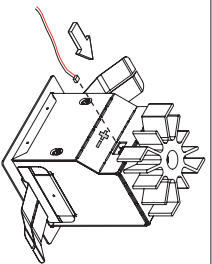

1 cut out

cut out for concrete ceiling (installation box)

Name	Reference	L x W x D
Down 55 LED (8,4W)	KR97292x	157x131x98
Down 55 LED (8,4W) IP44	KR99292x	157x131x98
Down 55 double LED (2x8,4W)	KR97296x	187x161x98
Down 55 LED (8,4W)	KR97202x	157x131x98
Down 55 LED (8,4W) IP44	KR99202x	157x131x98
Down 55 double LED (2x8,4W)	KR97206x	187x161x98

2 cut out installation box

installation of installation box + plasterkit

3 plaster kit

in case of concrete box

mount installation box +
plasterkit

plaster the ceiling

complete installation:
see manual concrete box

4 concrete box

connect the small connector included with the LED

IMPORTANT:

- check polarity: red = +, black = -
- the connector only fits in one direction: don't force it otherwise!!

install the correct gear with strain relief on hollow ceiling

in case of installation box or concrete box supply correct voltage for gear on remote.

insert connector

IMPORTANT: check polarity!!

+ and - at driver side
+ and - at LED side

install the correct gear with strain relief on hollow ceiling