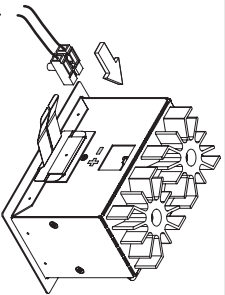

4 concrete box

connect the small connector included with the LED

IMPORTANT:

- check polarity: red = +, black = -
- the connector only fits in one direction: don't force it otherwise!!

install the correct gear with strain relief on hollow ceiling

in case of installation box or concrete box supply correct voltage for gear on remote.

insert connector

IMPORTANT: check polarity!!

+ and - at driver side
+ and - at LED side

install the correct gear with strain relief on hollow ceiling