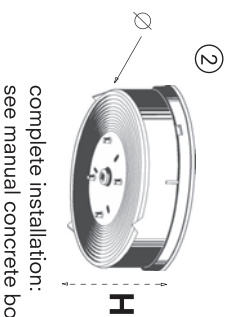

1 cut out

cut out for concrete ceiling (installation box)

Name	Reference	L x W x D
Down 55 LED (8,4W)	KR97292x	157x131x98
Down 55 LED (8,4W) IP44	KR99292x	157x131x98
Down 55 double LED (2x8,4W)	KR97296x	187x161x98
Down 55 LED (8,4W)	KR97202x	157x131x98
Down 55 LED (8,4W) IP44	KR99202x	157x131x98
Down 55 double LED (2x8,4W)	KR97206x	187x161x98

2 cut out installation box

installation of installation box + plasterkit

3 plaster kit

in case of concrete box

mount installation box +
plasterkit

plaster the ceiling

complete installation:
see manual concrete box

4 concrete box

connect the small connector included with the LED

IMPORTANT:

- check polarity: red = +, black = -
- the connector only fits in one direction: don't force it otherwise!!

install the correct gear with strain relief on hollow ceiling