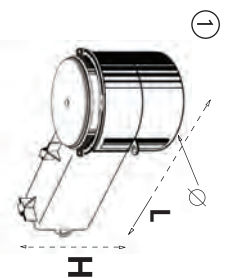

3 plaster kit

in case of concrete box

mount installation box +
plasterkit

plaster the ceiling

complete installation:
see manual concrete box

Name	Reference	Reference concrete box	Fig.	concrete box Ø x H x L
Down 55 LED (8,4W)	KR97292x	KR772538	①	130x135x388
Down 55 LED (8,4W) IP44	KR99292x	KR772538	①	130x135x388
Down 55 double LED (2x8,4W)	KR97296x	KR772558	②	300x110
Down 55 LED (8,4W)	KR97202x	KR752578	①	130x153x388
Down 55 LED (8,4W) IP44	KR99202x	KR752578	①	130x153x388
Down 55 double LED (2x8,4W)	KR97206x	KR772558	②	300x110

4 concrete box