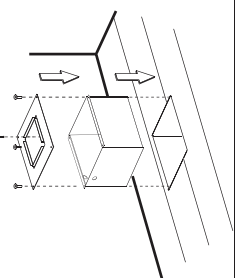

2 cut out installation box

installation of installation box + plasterkit