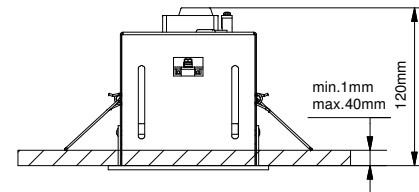

Mini-multiple 1x ES50

103512XX

Lamptype : QPAR 16

Fitting : GU10

1

CEILING

110x110
H= 130

Conbox has to combined with gypkit !!!
10400130+10420130

Gypkit :10420130 Mini-multiple 1x gypkit

2

CEILING HOLE

3

4

If halogen lamp:
max 50W

If retrofit LED lamp:
only suitable for short version

CAN BE USED WITH
Conbox: 10400130
Gypkit: 10420130