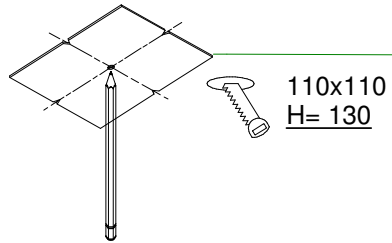

Mini-multiple 1x ES50

103512XX

Lamptype : QPAR 16

Fitting : GU10

1

CEILING

110x110
H= 130

Conbox has to combined with gypkit !!!
10400130+10420130

Gypkit :10420130 Mini-multiple 1x gypkit

2

CEILING HOLE

3

4

If halogen lamp:
max 50W

If retrofit LED lamp:
only suitable for short version

CAN BE USED WITH
Conbox: 10400130
Gypkit: 10420130