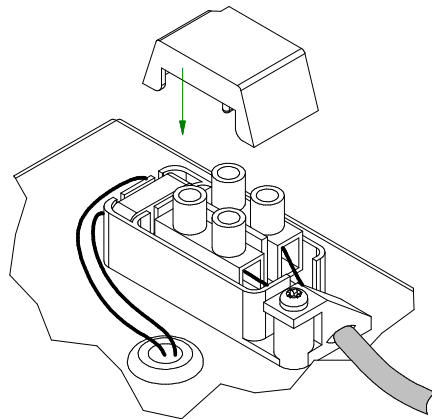

Mini-multiple 1x ES50

103512XX

Lamptype : QPAR 16

Fitting : GU10

1

CEILING

110x110
H= 130

Conbox has to combined with gypkit !!!
10400130+10420130

Gypkit :10420130 Mini-multiple 1x gypkit

2

CEILING HOLE

3

4

If halogen lamp:
max 50W

If retrofit LED lamp:
only suitable for short version

CAN BE USED WITH
Conbox: 10400130
Gypkit: 10420130