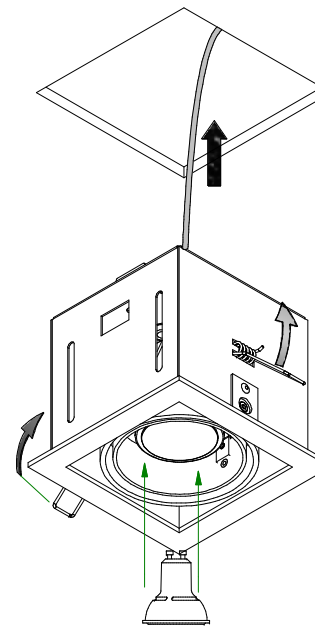

Gypkit :10420130 Mini-multiple 1x gypkit

2

CEILING HOLE

3

4

If halogen lamp:
max 50W

If retrofit LED lamp:
only suitable for short version

CAN BE USED WITH
Conbox: 10400130
Gypkit: 10420130