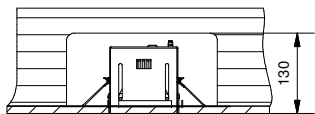

Gypkit :10420130 Mini-multiple 1x gypkit