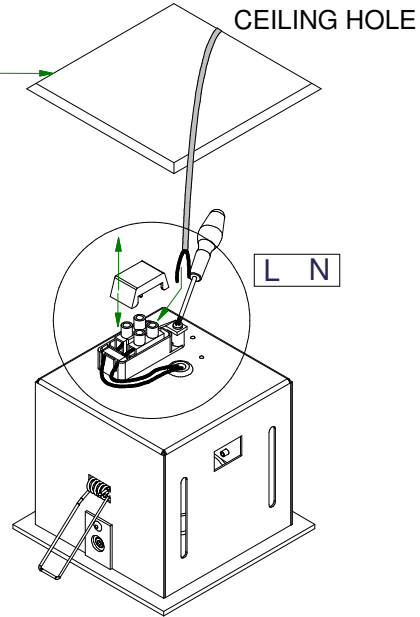

Mini-multiple 1x ES50

103512XX

Lamptype : QPAR 16

Fitting : GU10

1

CEILING

110x110
H= 130

Conbox has to combined with gypkit !!!
10400130+10420130

Gypkit :10420130 Mini-multiple 1x gypkit

2

CEILING HOLE

3

4

If halogen lamp:
max 50W

If retrofit LED lamp:
only suitable for short version

CAN BE USED WITH
Conbox: 10400130
Gypkit: 10420130