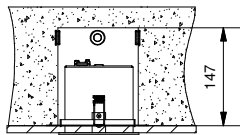

Mini-multiple 1x ES50

103512XX

Lamptype : QPAR 16

Fitting : GU10

1

CEILING

110x110
H= 130

Conbox has to combined with gypkit !!!
10400130+10420130