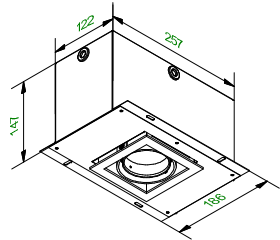

Mini-multiple 1x ES50

103512XX

Lamptype : QPAR 16

Fitting : GU10

1

CEILING

110x110
H= 130

Conbox has to combined with gypkit !!!
10400130+10420130

Gypkit :10420130 Mini-multiple 1x gypkit

2

CEILING HOLE

3

4

If halogen lamp:
max 50W

If retrofit LED lamp:
only suitable for short version

CAN BE USED WITH
Conbox: 10400130
Gypkit: 10420130