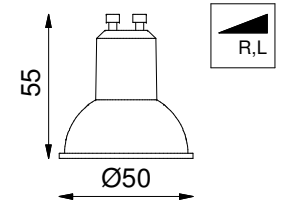

Gypkit :10420130 Mini-multiple 1x gypkit

2

CEILING HOLE

3

4

If halogen lamp:
max 50W

If retrofit LED lamp:
only suitable for short version

CAN BE USED WITH
Conbox: 10400130
Gypkit: 10420130