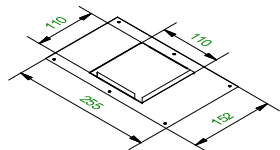

Gypkit :10420130 Mini-multiple 1x gypkit