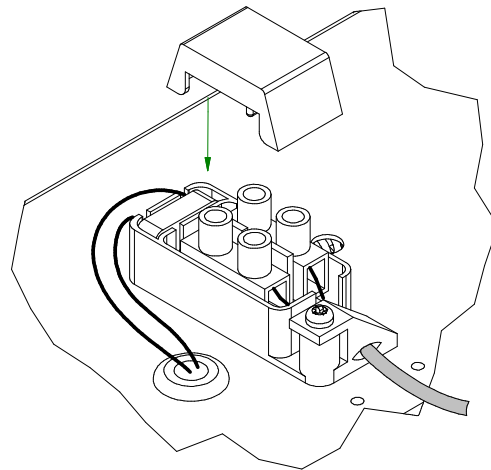

Mini-multiple 2Lx ES50

103513XX

Lamptype : QPAR 16

Fitting : GU10

1

CEILING

Conbox has to combined with gypkit !!!  
10400230+10420230

Gypkit : 10420230 Mini-multiple 2L gypkit

2

CEILING HOLE

3

4

If halogen lamp:  
max 50W

If retrofit LED lamp:  
only suitable for short version

CAN BE USED WITH  
Conbox: 10400230  
Gypkit: 10420230