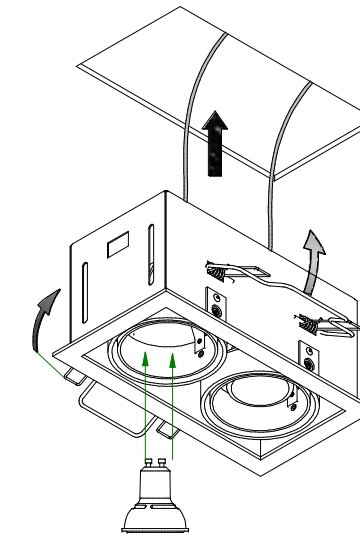

Mini-multiple 2Lx ES50

103513XX

Lamptype : QPAR 16

Fitting : GU10

1

CEILING

Conbox has to combined with gypkit !!!  
10400230+10420230

Gypkit : 10420230 Mini-multiple 2L gypkit

2

CEILING HOLE

3

4

If halogen lamp:  
max 50W

If retrofit LED lamp:  
only suitable for short version

CAN BE USED WITH  
Conbox: 10400230  
Gypkit: 10420230