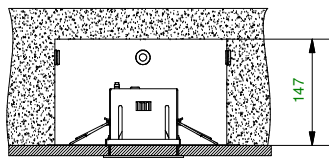

Mini-multiple 2Lx ES50

103513XX

Lamptype : QPAR 16

Fitting : GU10

1

CEILING

Conbox has to combined with gypkit !!!  
10400230+10420230

Gypkit : 10420230 Mini-multiple 2L gypkit