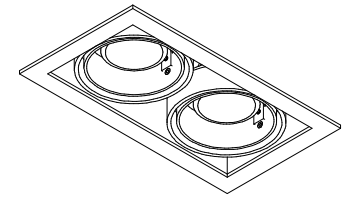

2

CEILING HOLE

3

4

If halogen lamp:  
max 50W

If retrofit LED lamp:  
only suitable for short version

CAN BE USED WITH  
Conbox: 10400230  
Gypkit: 10420230