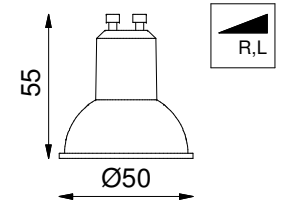

2

CEILING HOLE

3

4

If halogen lamp:  
max 50W

If retrofit LED lamp:  
only suitable for short version

CAN BE USED WITH  
Conbox: 10400230  
Gypkit: 10420230