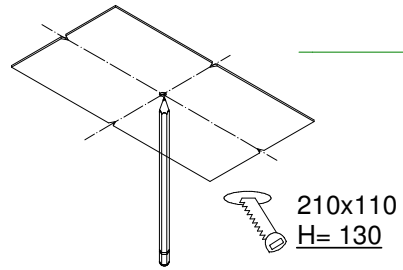

Mini-multiple 2Lx ES50

103513XX

Lamptype : QPAR 16

Fitting : GU10

1

CEILING

Conbox has to combined with gypkit !!!  
10400230+10420230

Gypkit : 10420230 Mini-multiple 2L gypkit

2

CEILING HOLE

3

4

If halogen lamp:  
max 50W

If retrofit LED lamp:  
only suitable for short version

CAN BE USED WITH  
Conbox: 10400230  
Gypkit: 10420230