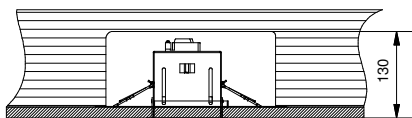

Mini-multiple 2Lx ES50

103513XX

Lamptype : QPAR 16

Fitting : GU10

1

CEILING

Conbox has to combined with gypkit !!!  
10400230+10420230

Gypkit : 10420230 Mini-multiple 2L gypkit