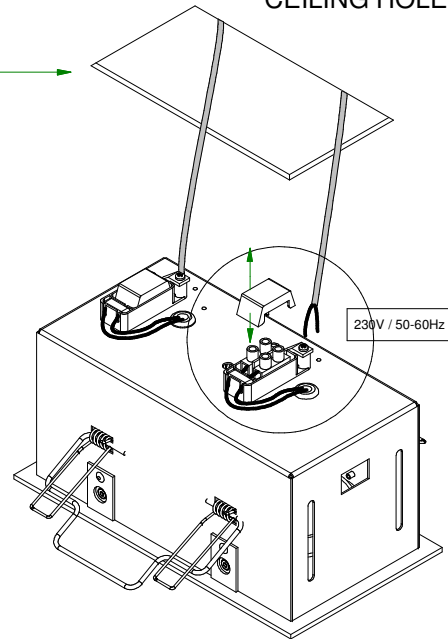

Mini-multiple 2Lx ES50

103513XX

Lamptype : QPAR 16

Fitting : GU10

1

CEILING

Conbox has to combined with gypkit !!!  
10400230+10420230

Gypkit : 10420230 Mini-multiple 2L gypkit

2

CEILING HOLE

3

4

If halogen lamp:  
max 50W

If retrofit LED lamp:  
only suitable for short version

CAN BE USED WITH  
Conbox: 10400230  
Gypkit: 10420230