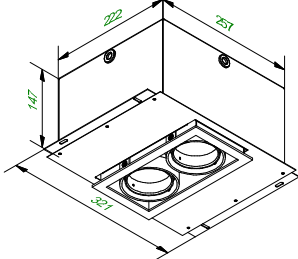

Mini-multiple 2Lx ES50

103513XX

Lamptype : QPAR 16

Fitting : GU10

1

CEILING

Conbox has to combined with gypkit !!!  
10400230+10420230

Gypkit : 10420230 Mini-multiple 2L gypkit

2

CEILING HOLE

3

4

If halogen lamp:  
max 50W

If retrofit LED lamp:  
only suitable for short version

CAN BE USED WITH  
Conbox: 10400230  
Gypkit: 10420230