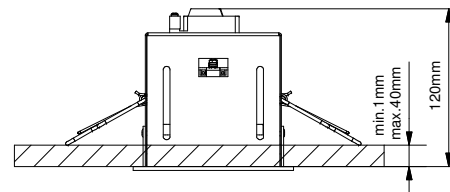

Mini-multiple 2Lx ES50

103513XX

Lamptype : QPAR 16

Fitting : GU10

1

CEILING

Conbox has to combined with gypkit !!!
10400230+10420230

Gypkit : 10420230 Mini-multiple 2L gypkit

2

CEILING HOLE

3

4

If halogen lamp:
max 50W

If retrofit LED lamp:
only suitable for short version

CAN BE USED WITH
Conbox: 10400230
Gypkit: 10420230