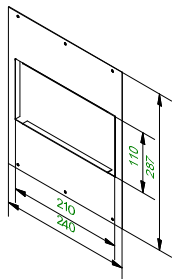

Mini-multiple 2Lx ES50

103513XX

Lamptype : QPAR 16

Fitting : GU10

1

CEILING

Conbox has to combined with gypkit !!!  
10400230+10420230

Gypkit : 10420230 Mini-multiple 2L gypkit