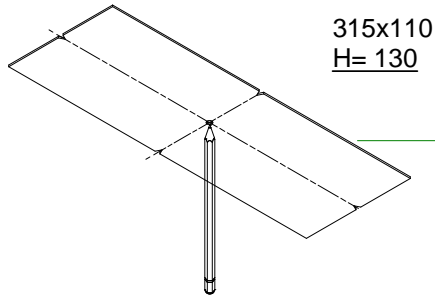

Mini-multiple 3Lx ES50

103514XX

Lamp type : QPAR 16

Fitting : GU10

1

315x110
H= 130

Conbox has to combined with gypkit !!!
10400330+10420330

2

3

4

If halogen lamp:
max 50W

If retrofit LED lamp:
only suitable for short version

CAN BE USED WITH
Conbox: 10400330
Gypkit: 10420330