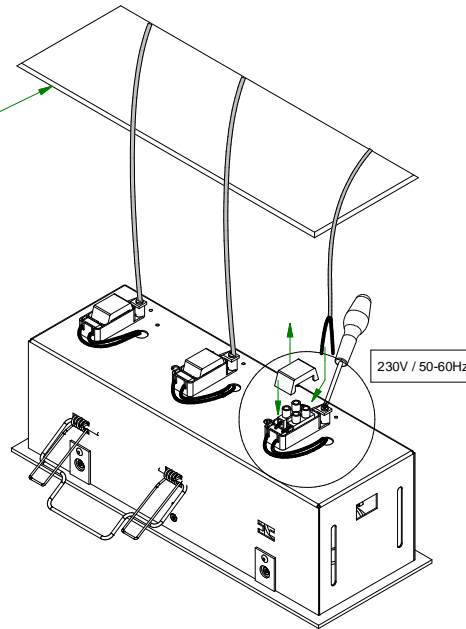

Mini-multiple 3Lx ES50

103514XX

Lamp type : QPAR 16

Fitting : GU10

1

315x110
H= 130

Conbox has to combined with gypkit !!!
10400330+10420330

2

3

4

If halogen lamp:
max 50W

If retrofit LED lamp:
only suitable for short version

CAN BE USED WITH
Conbox: 10400330
Gypkit: 10420330