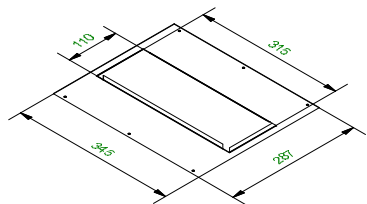

Mini-multiple 3Lx ES50

103514XX

Lamp type : QPAR 16

Fitting : GU10

1

315x110
H= 130

Conbox has to combined with gypkit !!!
10400330+10420330

2