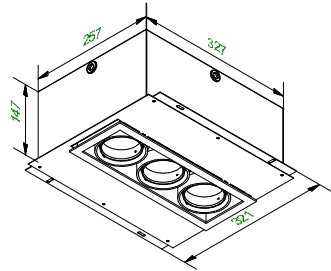

Mini-multiple 3Lx ES50

103514XX

Lamp type : QPAR 16

Fitting : GU10

1

315x110
H= 130

Conbox has to combined with gypkit !!!
10400330+10420330

2