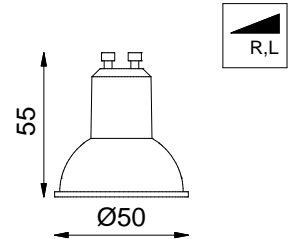

If halogen lamp:
max 50W

If retrofit LED lamp:
only suitable for short version

CAN BE USED WITH
Conbox: 10400330
Gypkit: 10420330