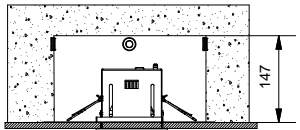

Mini-multiple 3Lx ES50

103514XX

Lamp type : QPAR 16

Fitting : GU10

1

315x110
H= 130

Conbox has to combined with gypkit !!!
10400330+10420330

2