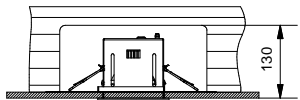

Mini-multiple 3Lx ES50

103514XX

Lamp type : QPAR 16

Fitting : GU10

1

315x110
H= 130

Conbox has to combined with gypkit !!!
10400330+10420330

2