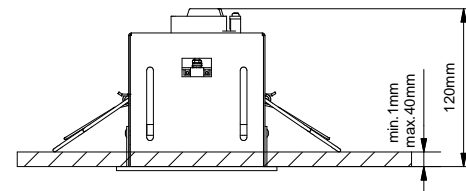

Mini-multiple 3Lx ES50

103514XX

Lamp type : QPAR 16

Fitting : GU10

1

315x110
H= 130

Conbox has to combined with gypkit !!!
10400330+10420330

2

3

4

If halogen lamp:
max 50W

If retrofit LED lamp:
only suitable for short version

CAN BE USED WITH
Conbox: 10400330
Gypkit: 10420330