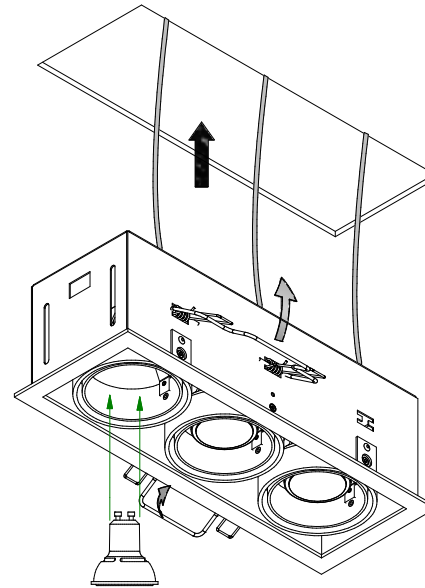

Mini-multiple 3Lx ES50

103514XX

Lamp type : QPAR 16

Fitting : GU10

1

315x110
H= 130

Conbox has to combined with gypkit !!!
10400330+10420330

2

3

4

If halogen lamp:
max 50W

If retrofit LED lamp:
only suitable for short version

CAN BE USED WITH
Conbox: 10400330
Gypkit: 10420330