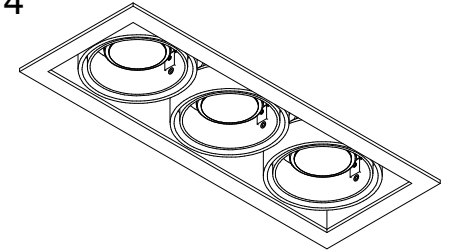

Mini-multiple 3Lx ES50

103514XX

Lamp type : QPAR 16

Fitting : GU10

1

315x110
H= 130

Conbox has to combined with gypkit !!!
10400330+10420330

2

3

4

If halogen lamp:
max 50W

If retrofit LED lamp:
only suitable for short version

CAN BE USED WITH
Conbox: 10400330
Gypkit: 10420330