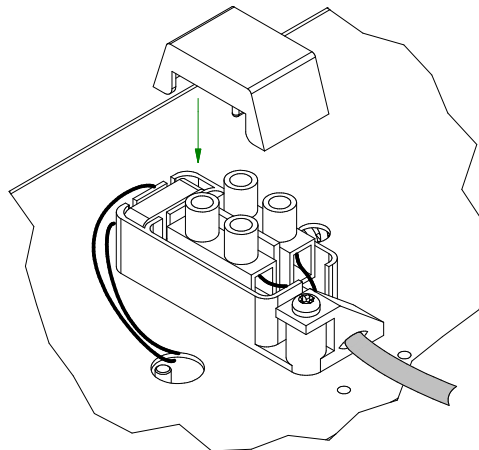

Mini-multiple 3Lx ES50

103514XX

Lamp type : QPAR 16

Fitting : GU10

1

315x110
H= 130

Conbox has to combined with gypkit !!!
10400330+10420330

2

3

4

If halogen lamp:
max 50W

If retrofit LED lamp:
only suitable for short version

CAN BE USED WITH
Conbox: 10400330
Gypkit: 10420330