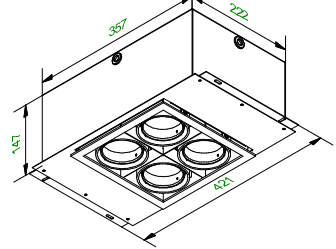

# Mini-multiple 4SQx ES50

103515XX

Lamp type : QPAR 16

Fitting : GU10

1

Conbox has to be combined with gypkit !!!  
10400430+10420430

Gypkit :10420430 Mini-multiple 4SQx gypkit

2