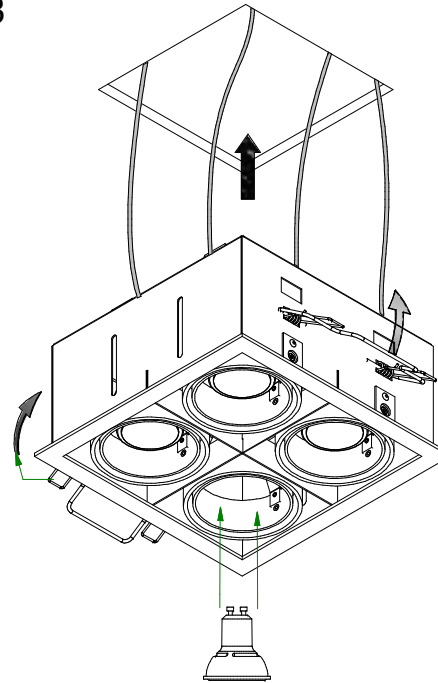

# Mini-multiple 4SQx ES50

103515XX

Lamp type : QPAR 16

Fitting : GU10

1

Conbox has to be combined with gypkit !!!  
10400430+10420430

Gypkit :10420430 Mini-multiple 4SQx gypkit

2

3

4

If halogen lamp:  
max 50W

If retrofit LED lamp:  
only suitable for short version

CAN BE USED WITH  
Conbox: 10400430  
Gypkit: 10420430