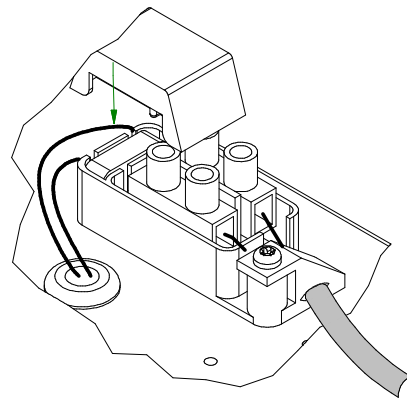

# Mini-multiple 4SQx ES50

103515XX

Lamp type : QPAR 16

Fitting : GU10

1

Conbox has to be combined with gypkit !!!  
10400430+10420430

Gypkit :10420430 Mini-multiple 4SQx gypkit

2

3

4

If halogen lamp:  
max 50W

If retrofit LED lamp:  
only suitable for short version

CAN BE USED WITH  
Conbox: 10400430  
Gypkit: 10420430