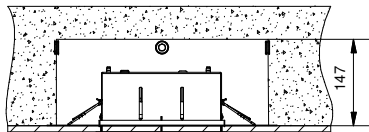

# Mini-multiple 4SQx ES50

103515XX

Lamp type : QPAR 16

Fitting : GU10

1

Conbox has to be combined with gypkit !!!  
10400430+10420430

Gypkit :10420430 Mini-multiple 4SQx gypkit

2