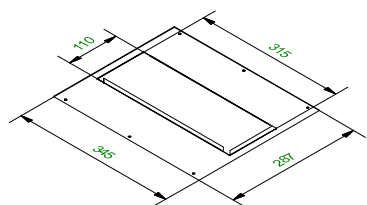

# Mini-multiple 4SQx ES50

103515XX

Lamp type : QPAR 16

Fitting : GU10

1

Conbox has to be combined with gypkit !!!  
10400430+10420430

Gypkit :10420430 Mini-multiple 4SQx gypkit

2