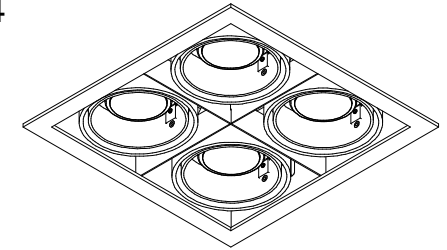

Mini-multiple 4SQx ES50

103515XX

Lamp type : QPAR 16

Fitting : GU10

1

Conbox has to be combined with gypkit !!!
10400430+10420430

Gypkit :10420430 Mini-multiple 4SQx gypkit

2

3

4

If halogen lamp:
max 50W

If retrofit LED lamp:
only suitable for short version

CAN BE USED WITH
Conbox: 10400430
Gypkit: 10420430