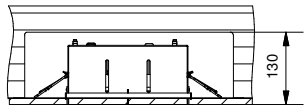

# Mini-multiple 4SQx ES50

103515XX

Lamp type : QPAR 16

Fitting : GU10

1

Conbox has to be combined with gypkit !!!  
10400430+10420430

Gypkit :10420430 Mini-multiple 4SQx gypkit

2