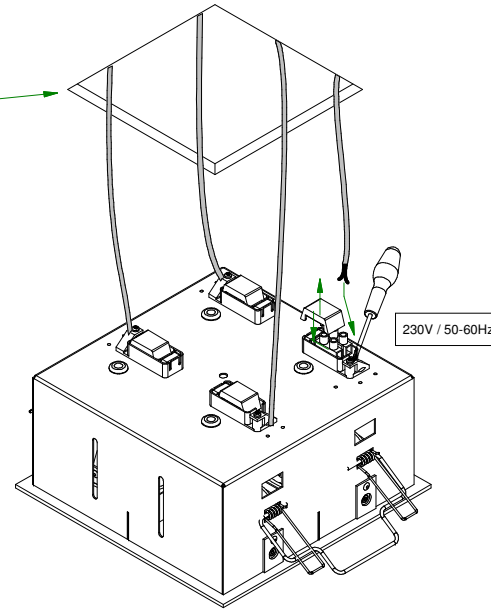

# Mini-multiple 4SQx ES50

103515XX

Lamp type : QPAR 16

Fitting : GU10

1

Conbox has to be combined with gypkit !!!  
10400430+10420430

Gypkit :10420430 Mini-multiple 4SQx gypkit

2

3

4

If halogen lamp:  
max 50W

If retrofit LED lamp:  
only suitable for short version

CAN BE USED WITH  
Conbox: 10400430  
Gypkit: 10420430