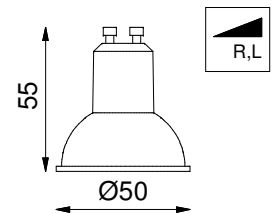

3

4

If halogen lamp:  
max 50W

If retrofit LED lamp:  
only suitable for short version

CAN BE USED WITH  
Conbox: 10400430  
Gypkit: 10420430