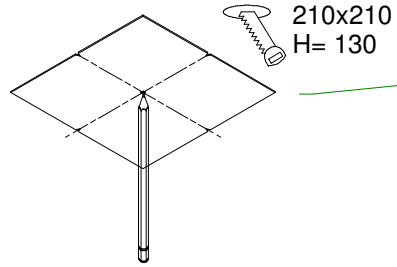

# Mini-multiple 4SQx ES50

103515XX

Lamp type : QPAR 16

Fitting : GU10

1

Conbox has to be combined with gypkit !!!  
10400430+10420430

Gypkit :10420430 Mini-multiple 4SQx gypkit

2