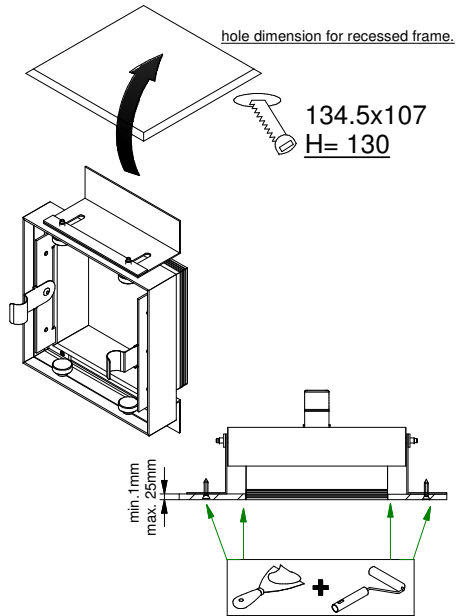

Mini-multiple trimless 1x ES50

103815XX

Lamp type : QPAR 16

Fitting : GU10

1 CEILING Has to be combined with : 10460130 Mini-multiple trimless 1 recessed frame

2

3

4

If halogen lamp:
max 50W

If retrofit LED lamp:
only suitable for short version

CAN BE USED WITH

10440130 Mini-multiple trimless 1x conbox