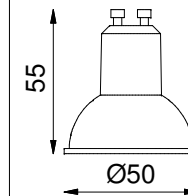

Mini-multiple trimless 1x ES50

103815XX

Lamp type : QPAR 16

Fitting : GU10

1 CEILING Has to be combined with : 10460130 Mini-multiple trimless 1 recessed frame

2

3

4

If halogen lamp:
max 50W

If retrofit LED lamp:
only suitable for short version

CAN BE USED WITH

10440130 Mini-multiple trimless 1x conbox