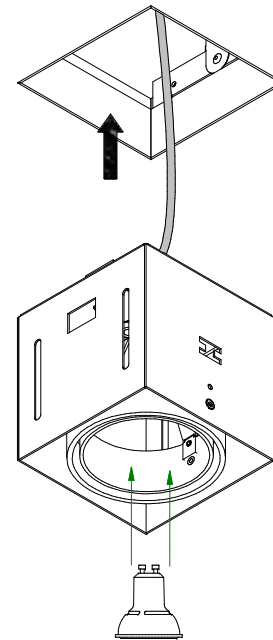

Mini-multiple trimless 1x ES50

103815XX

Lamp type : QPAR 16

Fitting : GU10

1 CEILING Has to be combined with : 10460130 Mini-multiple trimless 1 recessed frame

2

3

4

If halogen lamp:
max 50W

If retrofit LED lamp:
only suitable for short version

CAN BE USED WITH

10440130 Mini-multiple trimless 1x conbox