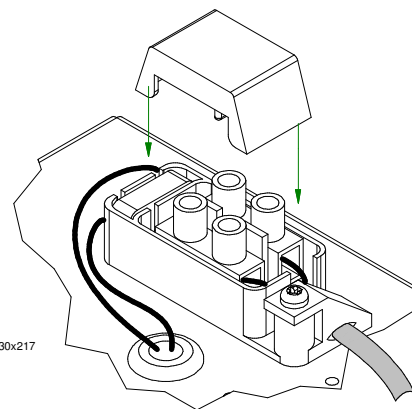

Mini-multiple trimless 1x ES50

103815XX

Lamp type : QPAR 16

Fitting : GU10

1 CEILING Has to be combined with : 10460130 Mini-multiple trimless 1 recessed frame

2

3

4

If halogen lamp:
max 50W

If retrofit LED lamp:
only suitable for short version

CAN BE USED WITH

10440130 Mini-multiple trimless 1x conbox