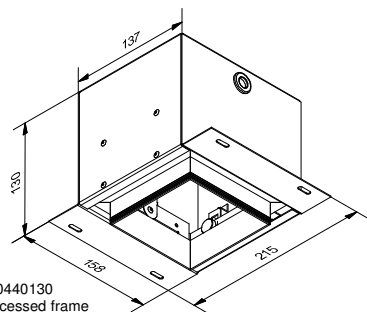

Mini-multiple trimless 1x ES50

103815XX

Lamp type : QPAR 16

Fitting : GU10

1 CEILING Has to be combined with : 10460130 Mini-multiple trimless 1 recessed frame

2

3

4

If halogen lamp:
max 50W

If retrofit LED lamp:
only suitable for short version

CAN BE USED WITH

10440130 Mini-multiple trimless 1x conbox