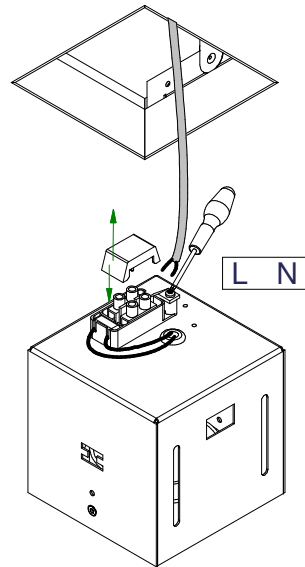

Mini-multiple trimless 1x ES50

103815XX

Lamp type : QPAR 16

Fitting : GU10

1 CEILING Has to be combined with : 10460130 Mini-multiple trimless 1 recessed frame

2

3

4

If halogen lamp:
max 50W

If retrofit LED lamp:
only suitable for short version

CAN BE USED WITH

10440130 Mini-multiple trimless 1x conbox