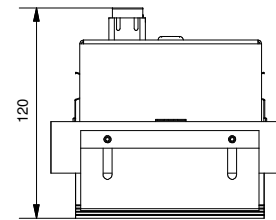

Mini-multiple trimless 1x ES50

103815XX

Lamp type : QPAR 16

Fitting : GU10

1 CEILING Has to be combined with : 10460130 Mini-multiple trimless 1 recessed frame

2

3

4

If halogen lamp:
max 50W

If retrofit LED lamp:
only suitable for short version

CAN BE USED WITH

10440130 Mini-multiple trimless 1x conbox