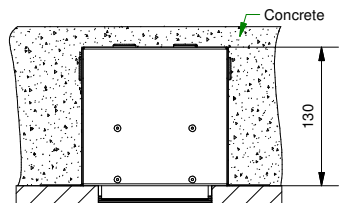

Mini-multiple trimless 1x ES50

103815XX

Lamp type : QPAR 16

Fitting : GU10

1 CEILING Has to be combined with : 10460130 Mini-multiple trimless 1 recessed frame

2

3

4

If halogen lamp:
max 50W

If retrofit LED lamp:
only suitable for short version

CAN BE USED WITH

10440130 Mini-multiple trimless 1x conbox