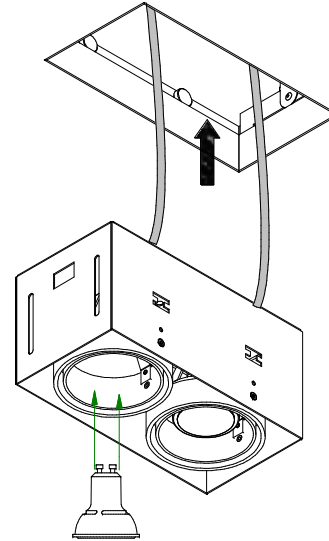

Mini-multiple trimless 2Lx ES50

103816XX

Lamptype : QPAR 16

Fitting : GU10

1 CEILING Has to be combined with : 10460230 Mini-multiple trimless 2 recessed frame

2

3

4

If halogen lamp:
max 50W

If retrofit LED lamp:
only suitable for short version

CAN BE USED WITH

Conbox: 10440230 Mini-multiple trimless 2Lx conbox