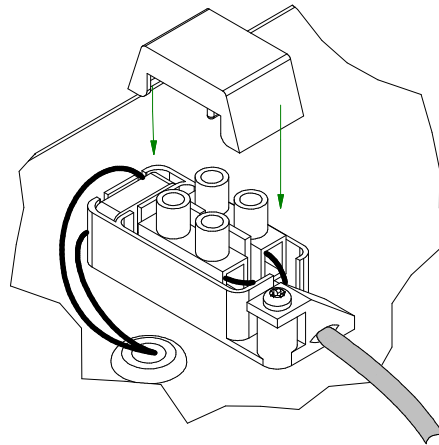

Mini-multiple trimless 2Lx ES50

103816XX

Lamptype : QPAR 16

Fitting : GU10

1 CEILING Has to be combined with : 10460230 Mini-multiple trimless 2 recessed frame

2

3

4

If halogen lamp:
max 50W

If retrofit LED lamp:
only suitable for short version

CAN BE USED WITH

Conbox: 10440230 Mini-multiple trimless 2Lx conbox