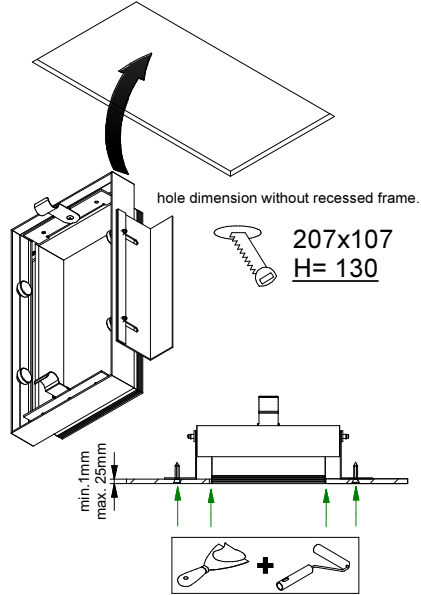

Mini-multiple trimless 2Lx ES50

103816XX

Lamptype : QPAR 16

Fitting : GU10

1 CEILING Has to be combined with : 10460230 Mini-multiple trimless 2 recessed frame

2

3

4

If halogen lamp:
max 50W

If retrofit LED lamp:
only suitable for short version

CAN BE USED WITH

Conbox: 10440230 Mini-multiple trimless 2Lx conbox