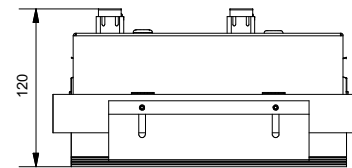

Mini-multiple trimless 2Lx ES50

103816XX

Lamptype : QPAR 16

Fitting : GU10

1 CEILING Has to be combined with : 10460230 Mini-multiple trimless 2 recessed frame

2

3

4

If halogen lamp:
max 50W

If retrofit LED lamp:
only suitable for short version

CAN BE USED WITH

Conbox: 10440230 Mini-multiple trimless 2Lx conbox