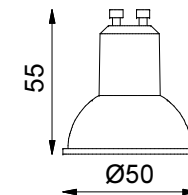

Mini-multiple trimless 2Lx ES50

103816XX

Lamptype : QPAR 16

Fitting : GU10

1 CEILING Has to be combined with : 10460230 Mini-multiple trimless 2 recessed frame

2

3

4

If halogen lamp:
max 50W

If retrofit LED lamp:
only suitable for short version

CAN BE USED WITH

Conbox: 10440230 Mini-multiple trimless 2Lx conbox