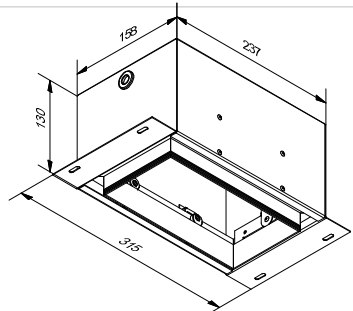

Mini-multiple trimless 2Lx ES50

103816XX

Lamptype : QPAR 16

Fitting : GU10

1 CEILING Has to be combined with : 10460230 Mini-multiple trimless 2 recessed frame

2

3

4

If halogen lamp:
max 50W

If retrofit LED lamp:
only suitable for short version

CAN BE USED WITH

Conbox: 10440230 Mini-multiple trimless 2Lx conbox