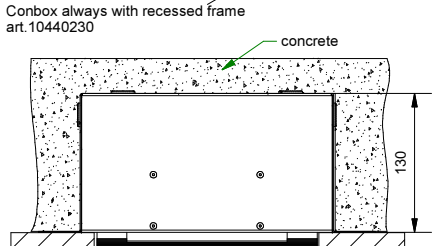

Mini-multiple trimless 2Lx ES50

103816XX

Lamptype : QPAR 16

Fitting : GU10

1 CEILING Has to be combined with : 10460230 Mini-multiple trimless 2 recessed frame

2

3

4

If halogen lamp:
max 50W

If retrofit LED lamp:
only suitable for short version

CAN BE USED WITH

Conbox: 10440230 Mini-multiple trimless 2Lx conbox