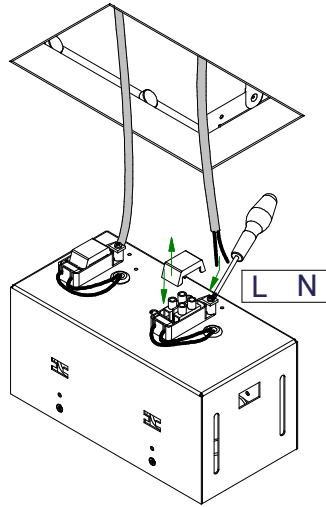

Mini-multiple trimless 2Lx ES50

103816XX

Lamptype : QPAR 16

Fitting : GU10

1 CEILING Has to be combined with : 10460230 Mini-multiple trimless 2 recessed frame

2

3

4

If halogen lamp:
max 50W

If retrofit LED lamp:
only suitable for short version

CAN BE USED WITH

Conbox: 10440230 Mini-multiple trimless 2Lx conbox