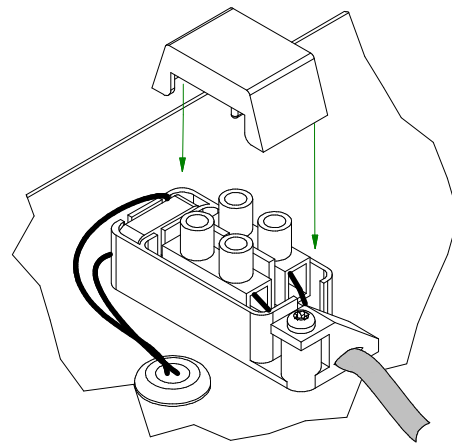

Mini-multiple trimless 3Lx ES50

103822XX

Lamp type : QPAR 16

Fitting : GU10

1 CEILING Has to be combined with : 10460730 Mini-multiple trimless 3L recessed frame

2

3

4

If halogen lamp:
max 50W

If retrofit LED lamp:
only suitable for short version

CAN BE USED WITH

10440730 Mini-multiple trimless 3Lx conbox