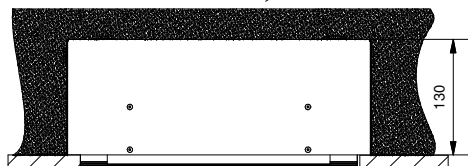

# Mini-multiple trimless 3Lx ES50

103822XX

Lamp type : QPAR 16

Fitting : GU10

## 1 CEILING Has to be combined with : 10460730 Mini-multiple trimless 3L recessed frame