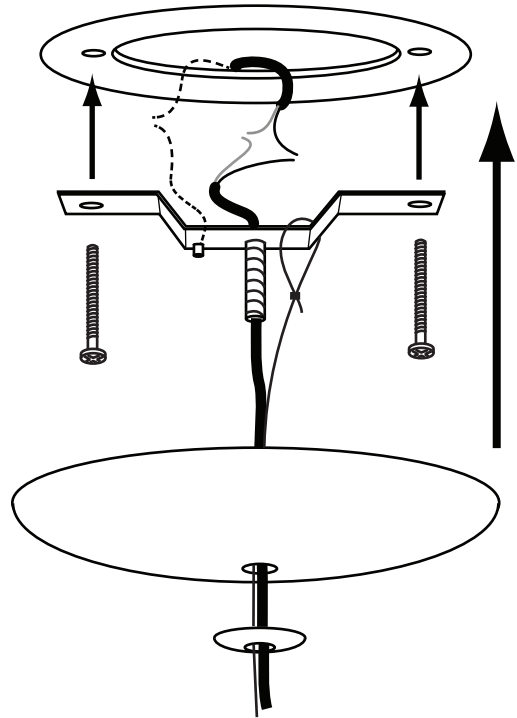

m o o o i

Dear Ingo

E26 LAMPHOLDER	60W MAXIMUM WATTAGE	 TYPE A	 TYPE R	 TYPE G	 CLASS II	 120V ~ 60Hz	 UL	 DRY	 DAMP	 WET

1

A

B

2

3

4

visit www.mooui.com for more information about the collection