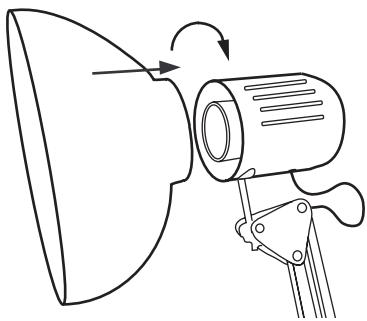

m o o o i

Dear Ingo

E26 LAMPHOLDER	60W MAXIMUM WATTAGE	 TYPE A	 TYPE R	 TYPE G	 CLASS II	 120V ~ 60Hz	 UL	 DRY	 DAMP	 WET

1

A

B

2

3

4

visit www.mooui.com for more information about the collection