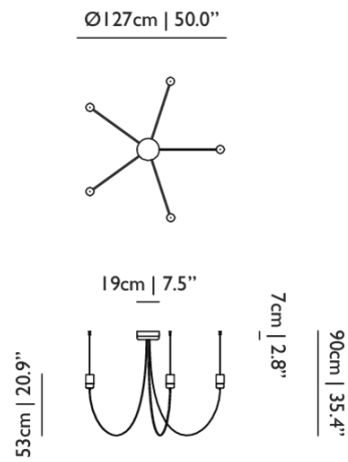

Detailing

The Gravity Chandelier lets you choose its diameter and where the light travels.

Colours

Black

Gravity Chandelier / 5

Dimensions

Product

WIDTH 127cm | 50"
HEIGHT 90cm | 35.4"
DEPTH 127cm | 50"
DIAMETER 127cm | 50"
WEIGHT NETTO 6kg | 13.23lbs

Packaging

WIDTH 67.5cm | 26.6"
HEIGHT 45.5cm | 17.9"
CUBAGE 0.21m³ | 7.32ft³
LENGTH 67.5cm | 26.6"
WEIGHT 10kg | 22.05lbs

Technical CE / cULus

MATERIAL

Faceted glass with powder coated steel light unit, ultra-thin suspension wire and braided flat cable

EFFICIENCY

56.94 lm/W

Gravity Chandelier / 7

Dimensions

Product

WIDTH 127cm | 50"
HEIGHT 90cm | 35.4"
DEPTH 127cm | 50"
DIAMETER 127cm | 50"
WEIGHT NETTO 7kg | 15.43lbs

Packaging

WIDTH 67.5cm | 26.6"
HEIGHT 45.5cm | 17.9"
CUBAGE 0.21m³ | 7.32ft³
LENGTH 67.5cm | 26.6"
WEIGHT 12kg | 26.46lbs

0.4

COLOUR TEMPERATURE

2614 K

CRI

89

LIGHT DIRECTION

All directions

LIGHT OUTPUT