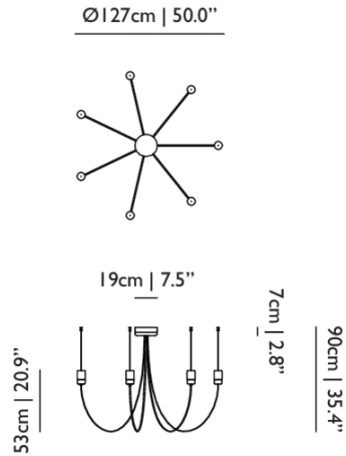

Detailing

The Gravity Chandelier lets you choose its diameter and where the light travels.

Colours

Black

Gravity Chandelier / 5

Dimensions

Product

WIDTH 127cm | 50"
HEIGHT 90cm | 35.4"
DEPTH 127cm | 50"
DIAMETER 127cm | 50"
WEIGHT NETTO 6kg | 13.23lbs

Packaging

WIDTH 67.5cm | 26.6"
HEIGHT 45.5cm | 17.9"
CUBAGE 0.21m³ | 7.32ft³
LENGTH 67.5cm | 26.6"
WEIGHT 10kg | 22.05lbs

Technical CE / cULus

MATERIAL

Faceted glass with powder coated steel light unit, ultra-thin suspension wire and braided flat cable

CRI

89

LIGHT DIRECTION

All directions

LIGHT OUTPUT

1025 lm

EEI

0.23

EFFICIENCY

56.94 lm/W

Gravity Chandelier / 7

Dimensions

Product

WIDTH 127cm | 50"
HEIGHT 90cm | 35.4"
DEPTH 127cm | 50"
DIAMETER 127cm | 50"
WEIGHT NETTO 7kg | 15.43lbs

Packaging

WIDTH 67.5cm | 26.6"
HEIGHT 45.5cm | 17.9"
CUBAGE 0.21m³ | 7.32ft³
LENGTH 67.5cm | 26.6"
WEIGHT 12kg | 26.46lbs