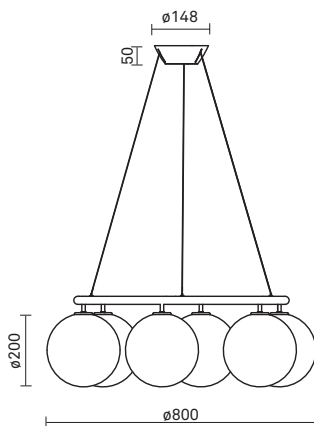

## MIIRA 6 Circular Brass Opal

Design: Sofie Refer, 2021. EU-model.

**Miira 6 Circular in mouth-blown Opal White glass and Brass finish. Incl. Ceiling plate.**

The significant details of Miira are the fine curves and thin neck that gives a graceful appearance.

**Miira 6 Circular**, comprising six mouth-blown glass domes, has a diameter of 80 cm, making it ideal to place above a dining table or sofa.

Powder coated metal

Mouth-blown glass

Plastic cable

**Dimensions:**

ø800mm x 200mm

Ceiling plate: ø148mm x 50mm

Plastic cable - Length: 2500mm

Weight (armature + glass): 6900g

**Packaging:**

Dimensions- armature: L: 715mm x W: 715mm x H: 235mm

Dimensions - glass: 6 x L: 235mm x W: 220mm x H: 225mm

Weight: 3800g

Total weight incl. product: 10700g

Number of parcels: 7

Material: Brown cardboard.